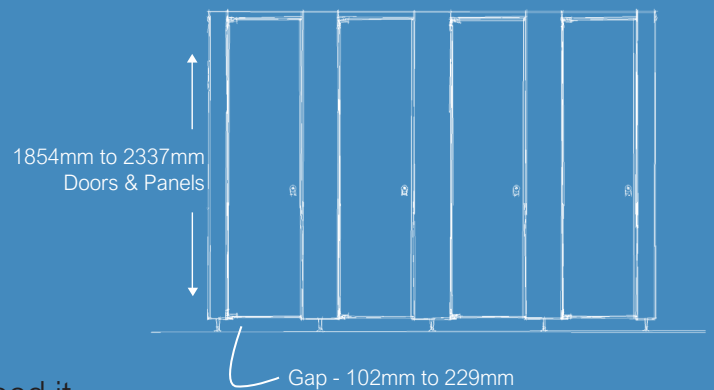

Headrail Braced w. Pedestal