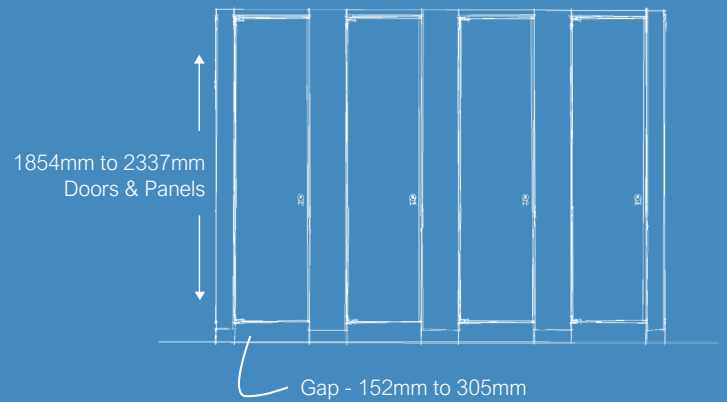

Why Elite Max?

MAXIMUM PRIVACY

1854mm to 2337mm high (25mm increments)

NO-SIGHTLINE SOLUTION

Completely eliminates sight line gaps

PEDESTAL MOUNTED

Design oriented and easy floor maintenance

POWDER COATED AND STAINLESS STEEL

Easy to maintain, durable and fire resistant

EASY INSTALLATION

Light-weight material and the right design simplify installation

Why Hadrian?

OUTSTANDING SERVICE

Solutions and support for every type of project

FAST, RELIABLE LEAD TIMES

Finish your projects on time and hassle free

BORDER TO BORDER, COAST TO COAST

Reliable access to product when and where you need it

QUALITY WITHOUT COMPROMISE

Work with industry leaders who value workmanship

Get in touch with us!

Hadrian UK
(a trading division of)
Relcross Ltd
Hambleton Avenue
DEVIZES
Wiltshire
SN10 2RT
United Kingdom

T: ++ 44 (0) 1380 729 600
F: ++ 44 (0) 1380 729 888

e: sales@relcross.co.uk
www.hadrian-cubicles.co.uk

hadrian®

Headrail Braced