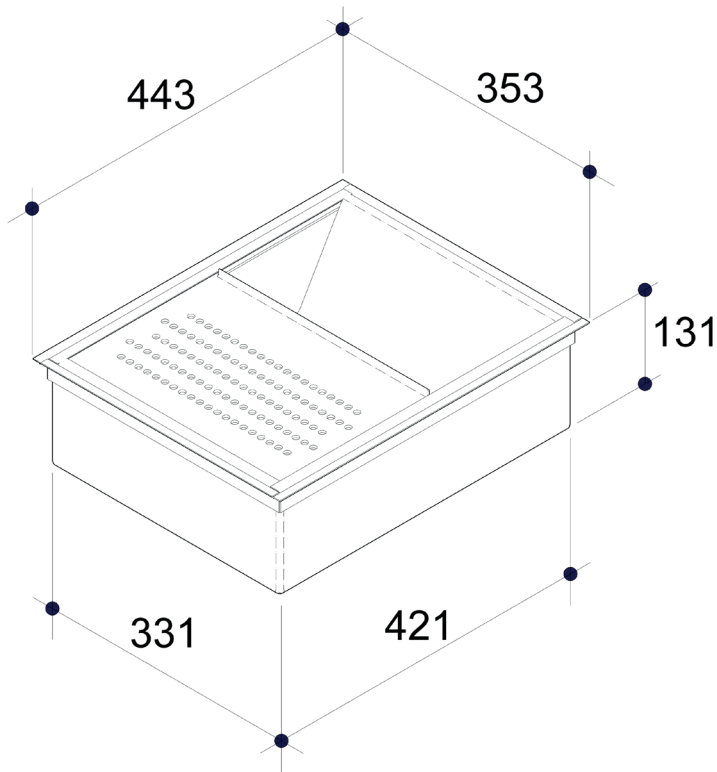

MAIN FEATURES

- Both unit formats are supplied with a clear plastic access slide that is controlled by the cashier and able to be secured when not in use.
- Two tray depths are available - 57mm and 113mm
- Both tray depths available as either a Non-Voice-Box format and Passive Audio Pay Station format.
- Secured in a ballistic shot box

OPTIONAL

- Products can be supplied without the slider if required.

SERVICE &
MAINTENANCE
AVAILABLE

+44 (0) 1322 223 233

sales@safetell.co.uk safetell.co.uk

TECHNICAL DRAWINGS

113MM TRAY

WE ARE FULLY ACCREDITED