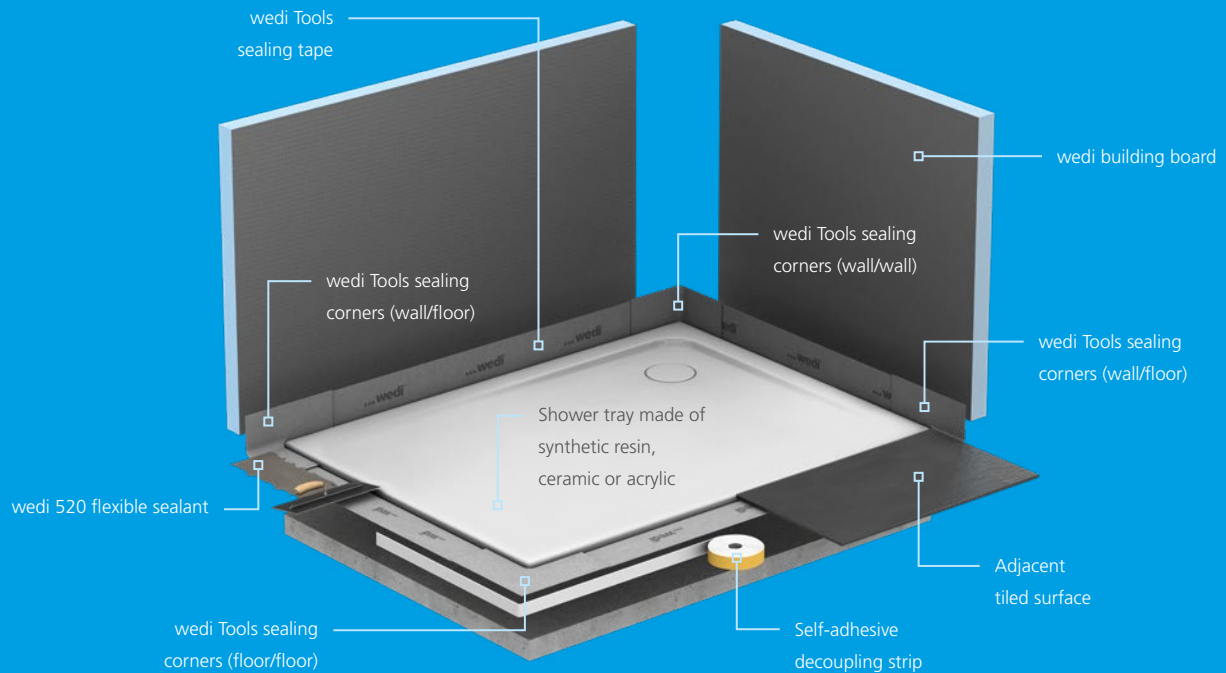

wedi system structure

The shower tray sealing set contains:

- 1 x wedi 520 powder component, 2.4kg
- 1 x wedi 520 liquid component, 1.2kg
- 1 x wedi Tools butyl tub sealing tape, 10m
- 1 x Self-adhesive decoupling strip, 10m
- 2 x wedi Tools butyl sealing corner wall
- 4 x wedi Tools butyl sealing corner floor

Unit 4 Mercury Park,
Mercury Way
Trafford Park, M41 7LY
Great Britain

+ 44 161 864 2336

info@wedi.co.uk

www.wedi.co.uk

AZBABC V1
Technical changes reserved.

UK