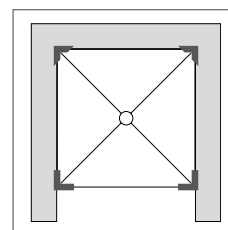

## Handily packaged in a single box

The shower tray sealing set from wedi contains all products for the installation of a shower tray in a wide range of sizes. It is developed for the sealing of all types of shower trays (e.g. made of synthetic resin, ceramic or acrylic) to adjacent wall and floor surfaces and can be used both in new build and renovation projects. It is suitable to use for flush to floor as well as floor-mounted installations.

## Easy and quick to assemble

At the beginning of the installation, mark the shower tray to indicate the height difference between the subfloor and the tile surface - for this, take the height of the floor tile and the tile adhesive into account.

Apply the butyl strip part of the sealing corners to the outer edges of the tray under the mark.

Apply the 520 sealant to the back of the sealing corners, then apply the sealing tape with a 50mm overlap to the corners.