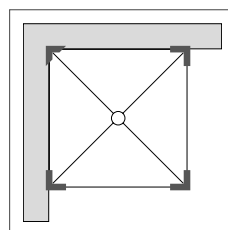

## Handily packaged in a single box

The shower tray sealing set from wedi contains all products for the installation of a shower tray in a wide range of sizes. It is developed for the sealing of all types of shower trays (e.g. made of synthetic resin, ceramic or acrylic) to adjacent wall and floor surfaces and can be used both in new build and renovation projects. It is suitable to use for flush to floor as well as floor-mounted installations.

## Easy and quick to assemble

At the beginning of the installation, mark the shower tray to indicate the height difference between the subfloor and the tile surface - for this, take the height of the floor tile and the tile adhesive into account.

Apply the butyl strip part of the sealing corners to the outer edges of the tray under the mark.

Apply the 520 sealant to the back of the sealing corners, then apply the sealing tape with a 50mm overlap to the corners.