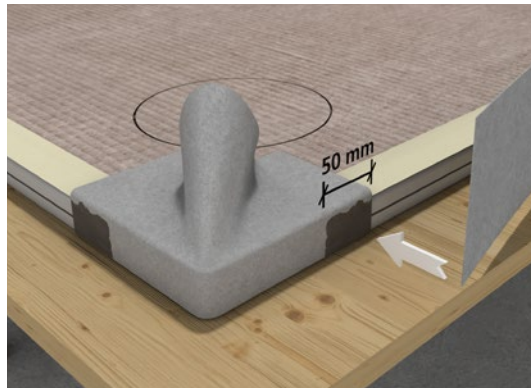

Apply the 520 sealant to the back of the sealing corners, then apply the sealing tape with a 50mm overlap to the corners.

Press firmly together and continue applying the butyl strip part of the sealing tape around the tray, under the mark.