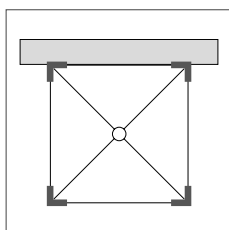

## Easy and quick to assemble

At the beginning of the installation, mark the shower tray to indicate the height difference between the subfloor and the tile surface - for this, take the height of the floor tile and the tile adhesive into account.