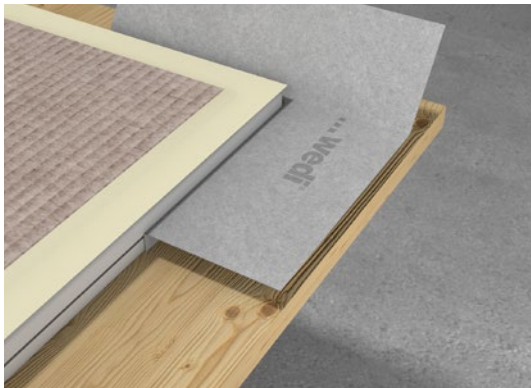

Easy and quick to assemble

At the beginning of the installation, mark the shower tray to indicate the height difference between the subfloor and the tile surface - for this, take the height of the floor tile and the tile adhesive into account.

Apply the butyl strip part of the sealing corners to the outer edges of the tray under the mark.