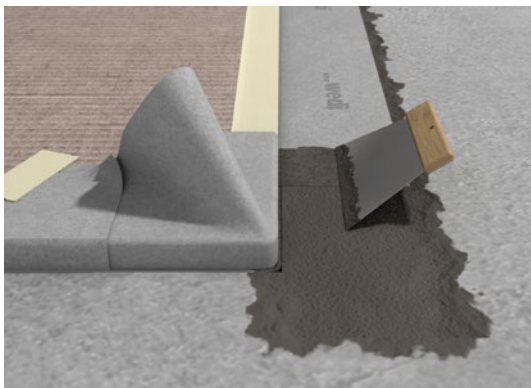

## Handily packaged in a single box

The shower tray sealing set from wedi contains all products for the installation of a shower tray in a wide range of sizes. It is developed for the sealing of all types of shower trays (e.g. made of synthetic resin, ceramic or acrylic) to adjacent wall and floor surfaces and can be used both in new build and renovation projects. It is suitable to use for flush to floor as well as floor-mounted installations.

## Easy and quick to assemble

At the beginning of the installation, mark the shower tray to indicate the height difference between the subfloor and the tile surface - for this, take the height of the floor tile and the tile adhesive into account.

Apply the butyl strip part of the sealing corners to the outer edges of the tray under the mark.

Apply the 520 sealant to the back of the sealing corners, then apply the sealing tape with a 50mm overlap to the corners.

Press firmly together and continue applying the butyl strip part of the sealing tape around the tray, under the mark.

Apply wedi 520 sealant to the adjacent surfaces. Fold the tape into the 520 sealant, then apply another layer of sealant on top, ensuring to fully embed the tape.