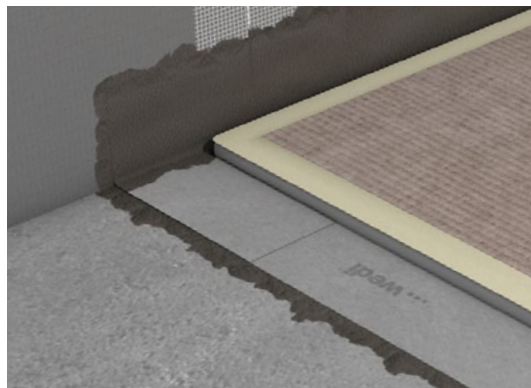

## Handily packaged in a single box

The shower tray sealing set from wedi contains all products for the installation of a shower tray in a wide range of sizes. It is developed for the sealing of all types of shower trays (e.g. made of synthetic resin, ceramic or acrylic) to adjacent wall and floor surfaces and can be used both in new build and renovation projects. It is suitable to use for flush to floor as well as floor-mounted installations.

## Easy and quick to assemble

At the beginning of the installation, mark the shower tray to indicate the height difference between the subfloor and the tile surface - for this, take the height of the floor tile and the tile adhesive into account.

Apply the butyl strip part of the sealing corners to the outer edges of the tray under the mark.

Apply the 520 sealant to the back of the sealing corners, then apply the sealing tape with a 50mm overlap to the corners.

Press firmly together and continue applying the butyl strip part of the sealing tape around the tray, under the mark.

Apply wedi 520 sealant to the adjacent surfaces. Fold the tape into the 520 sealant, then apply another layer of sealant on top, ensuring to fully embed the tape.