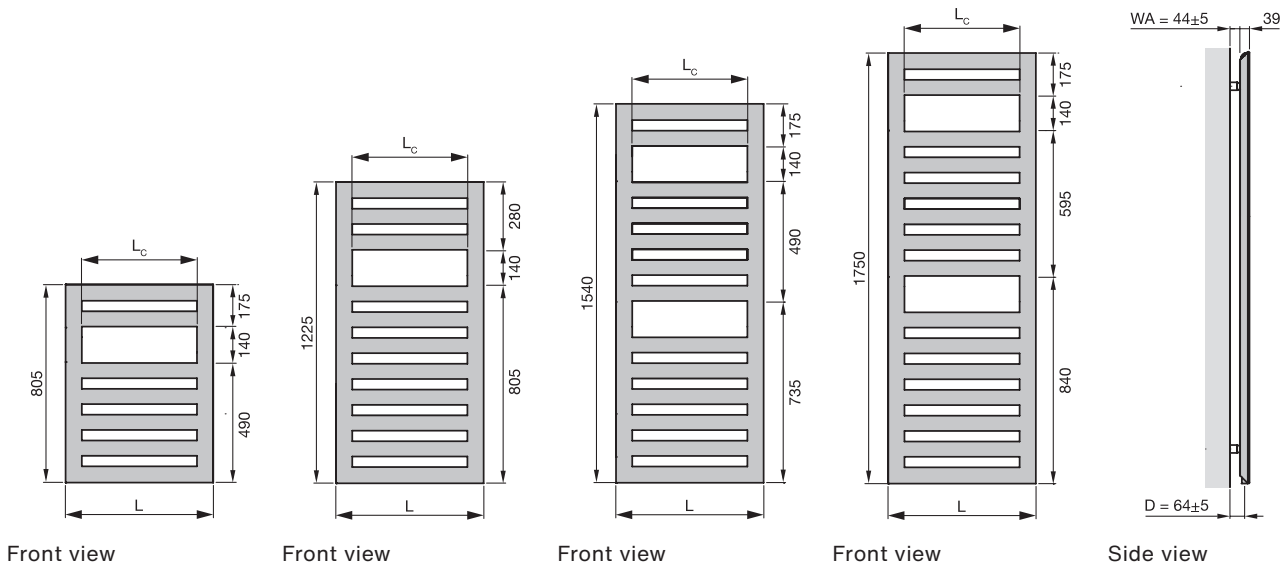

Zehnder Metropolitan Spa

Electric operation

Product data sheet

The innovative design of Zehnder Metropolitan Spa makes the bathroom that much nicer and more pleasant to be in. Ample cut-outs in this version offer plenty of space for large towels. Available in almost any colour and finish from the Zehnder colour chart.

- Smooth surface creates an elegant look
- Cut-outs for hanging and heating towels
- Convenient, individually adjustable towel hooks on request for hanging towels
- High proportion of radiation ensures comfort
- Light and seamless design enhances any room
- The right model for any setting
- Light airy look provided by distinctive triangular profile of frame
- Innovative hybrid welding technology guarantees maximum quality and high-end design
- Simple temperature control thanks to user-friendly remote control device
- Customisable daily and weekly programmes for convenient, on-demand operation
- Timer function for on-demand operation
- Dry-running protection prevents temperature warning
- Factory-assembled electric heating element reduces cost of installation
- The electric radiator provides warm towels and rooms all the year round
- Energy-efficient and comfortable heating with innovative “open window detection”
- Electric operation provides warm towels and comfortable rooms all year round
- High energy efficiency due to compliance with the European Ecodesign Directive reduces energy costs
- Low energy consumption of only 0.5 W in stand-by mode for increased energy efficiency
- Increased safety with keylock
- Flexible control options: control device for wall mounting or base

Model overview

Painted version

Model	H	L	Power electric heating element
	mm	mm	Watts
METE-080-040/GF	805	400	300
METE-120-040/GF	1225	400	500
METE-120-050/GF	1225	500	500
METE-150-050/GF	1540	500	600
METE-180-050/GF	1750	500	750
METE-120-060/GF	1225	600	600
METE-150-060/GF	1540	600	750

H = height, L = length

75/65/20 = Nominal heat output according to EN 442