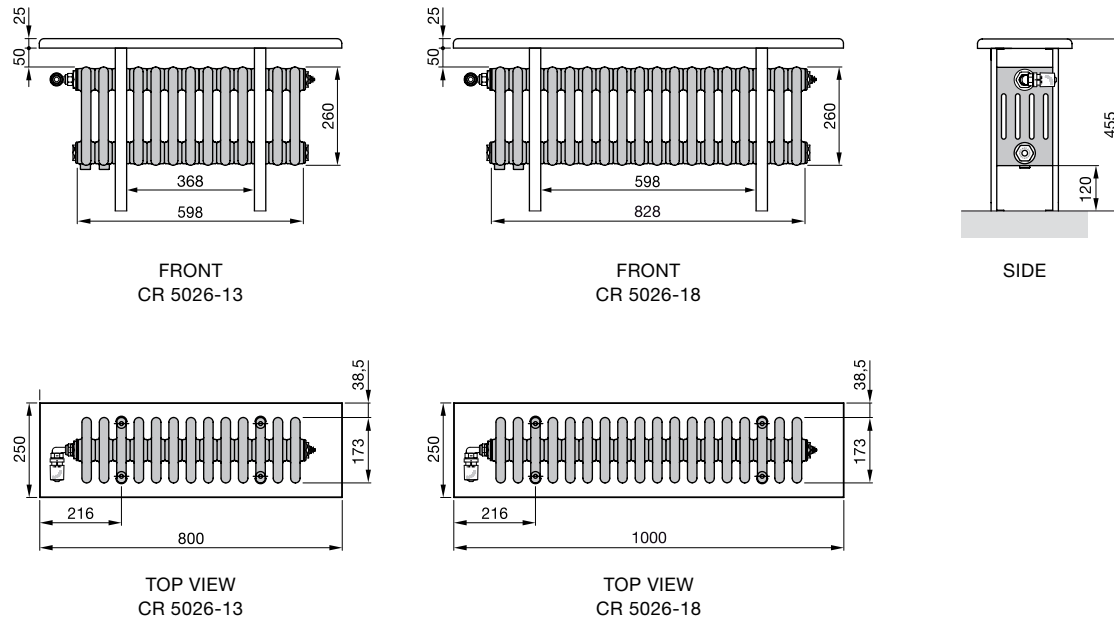

Special benefits for hot water operation

- Flexible installation through right and left connections and 50mm centre connections
- Flexible installation thanks to the Completto connection option with 50 mm connection centre and integrated valve at the top
- Additional angle adapter (90° bend) allows the thermostat head to be operated conveniently from the front

Model overview

Dimensions in mm

V20210614, RAD_DAS, UK_en, subject to change without notice