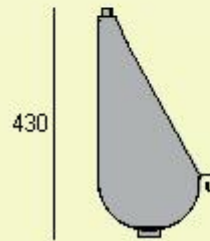

600 - 3000

430

GEC Anderson® Stainless Steel Trough Urinal

- Wall mounted
- Made to measure in any size (600 - 3000 mm) with standard sizes available from stock.

Please contact us for current availability. 600mm per space is recommended.

- With triangular splash guards and concealed sparge pipe (Option: exposed sparge pipe).
- Complete with Ø 38 mm left or right outlet. (125 mm from end - Please specify).
- Brushed satin EN 1.4401 acid-resisting stainless steel.
- 25 mm threaded top flush pipe fitting is standard. Option: side or back inlet.
- Stainless steel concealed fixing strip.
- Supplied ready for plumbing.
- Boxing for corners (eg. for L-shape sections) are available.