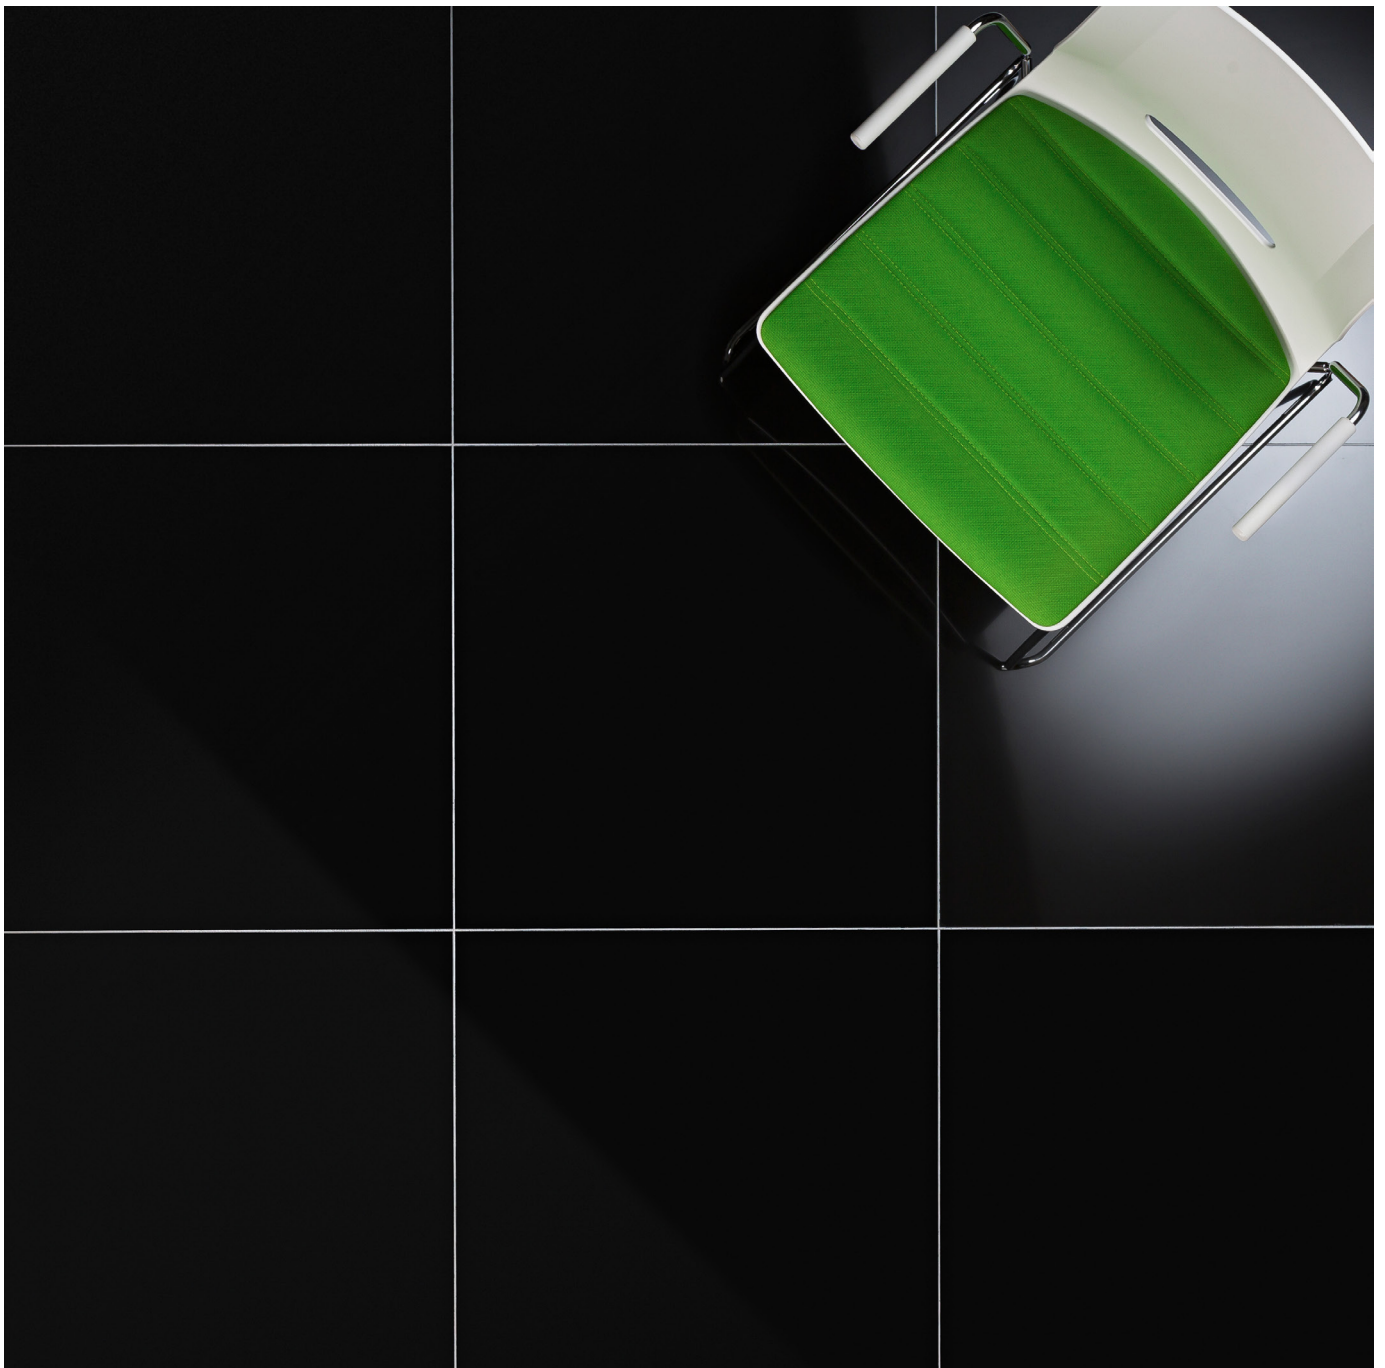

Parade

Un-glazed Porcelain
Wall and Floor Tiles

Parade is available in **one** bold and impactful size.

Size

600 x 600mm

Thickness

All tiles in this range are 10mm thick.

One finish

Example below is not to scale but has been enlarged to show detail:

Polished

Two colours offering a monochrome and contemporary palette.

White

White

Size

600 x 600mm

Finish

PAR02P

Parade White

Parade, a contemporary porcelain square floor tile, perfect for creating a classic look.

For more details on suitability, or advice on any technical issues, please contact our technical helpline below.