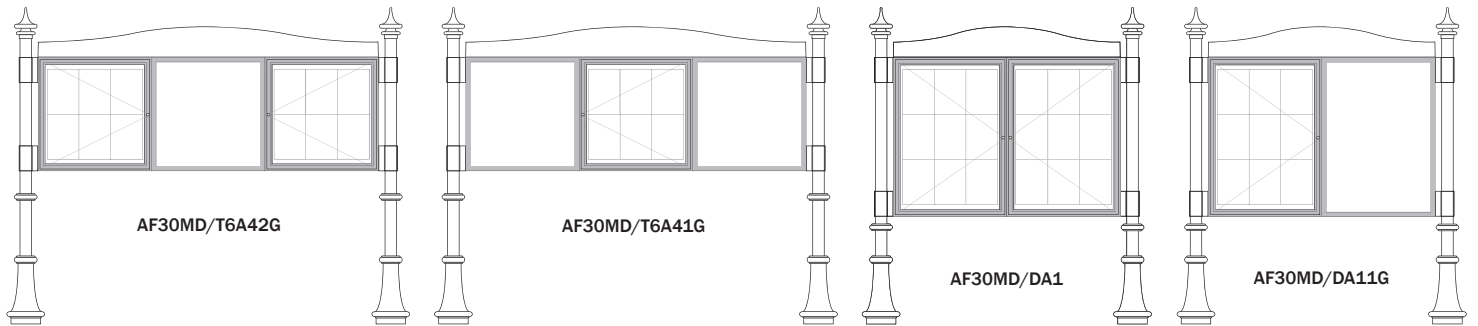

AF30 Multibay Decorative

Contact Greenbarnes now on 01280 701093, visit our website at www.greenbarnes.co.uk or email sales@greenbarnes.co.uk