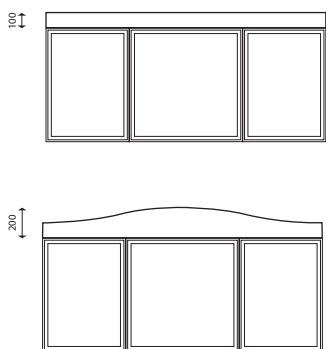

Header Options

Headers	Rectangular – 100mm high	✓
	Bow-topped – 200mm high	✓

Contact Greenbarnes now on 01280 701093, visit our website at www.greenbarnes.co.uk or email sales@greenbarnes.co.uk