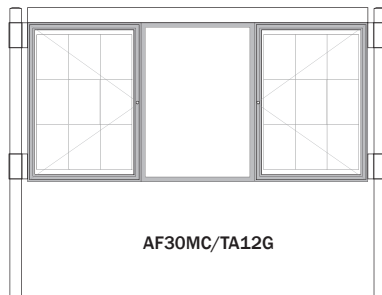

AF30MC/TA12G