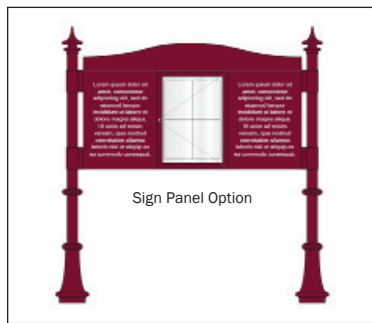

Specifications

Configuration	Single and double-sided*, post-mounted. (*Some restrictions apply to double-sided boards – see details of individual models)	✓
Sizes (per bay)	A2 (4 x A4)	✓
	A1 (9 x A4)	✓
Frame & doors	76mm Ø posts, 165mm x 16mm horizontal frame rails, 30mm deep aluminium profiles for display cases	✓
Finish	Powder-coated (Back panel in glazed bays standard finish white internally,)	✓
Glazing	4mm Plexiglas	✓
Display case back panels	Galvanised steel with white, lacquered finish internally and grey externally	✓
Display case interior surface	Magnetic	✓
Hinges & locking	Integral extruded hinge which can be reversed to open to left or right	✓
Weather resistance	Integral weatherseal	✓
Unglazed pinboard	Self-healing rubber pinboard with powder-coated aluminium frame	✓
Sign panels	Powder-coated aluminium with 30mm deep folded returns to all sides and welded corners and computer-cut vinyl lettering	✓
Encapsulated panels	g.r.p. Encapsulated digital print	✓
Warranty	5 years	✓

Noticeboard Options

Alternative finishes	Powder-coated in a choice of 6 standard colours	✓
	Magnetic (standard)	✓
Display surface options (glazed bays)	Self-healing rubber pinboard	✓
	Signwritten panel	✓
	Digitally printed graphic/map panel	✓
Display surface options (unglazed bays)	Signwritten panel (standard)	✓
	Self-healing rubber pinboard	✓
	GRP-encapsulated graphic/map panel	✓

Accessories

Commemoration	Aluminium dedication plate, 75 x 30mm with up to 50 engraved characters	✓
Access	Additional keys/locks	✓
Magnets	Additional magnets	✓

Sign Panel Options

Lettering	Computer-cut vinyl lettering in choice of fonts and colours	✓
Logos	Single-colour logo in computer-cut vinyl*	✓
	Full-colour logo printed on vinyl*	✓

* From customers own artwork

Finishes