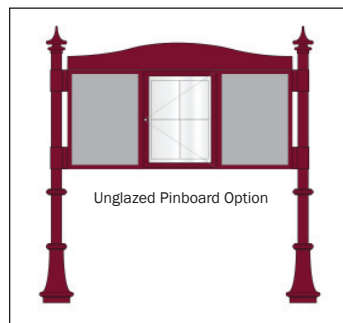

Specifications

Configuration	Single and double-sided*, post-mounted. (*Some restrictions apply to double-sided boards – see details of individual models)	✓
Sizes (per bay)	A2 (4 x A4)	✓
	A1 (9 x A4)	✓
Frame & doors	76mm Ø posts, 165mm x 16mm horizontal frame rails, 30mm deep aluminium profiles for display cases	✓
Finish	Powder-coated (Back panel in glazed bays standard finish white internally,)	✓
Glazing	4mm Plexiglas	✓
Display case back panels	Galvanised steel with white, lacquered finish internally and grey externally	✓
Display case interior surface	Magnetic	✓
Hinges & locking	Integral extruded hinge which can be reversed to open to left or right	✓
Weather resistance	Integral weatherseal	✓
Unglazed pinboard	Self-healing rubber pinboard with powder-coated aluminium frame	✓
Sign panels	Powder-coated aluminium with 30mm deep folded returns to all sides and welded corners and computer-cut vinyl lettering	✓
Encapsulated panels	g.r.p. Encapsulated digital print	✓
Warranty	5 years	✓

Noticeboard Options

Alternative finishes	Powder-coated in a choice of 6 standard colours	✓
	Magnetic (standard)	✓
Display surface options (glazed bays)	Self-healing rubber pinboard	✓
	Signwritten panel	✓
	Digitally printed graphic/map panel	✓
Display surface options (unglazed bays)	Signwritten panel (standard)	✓
	Self-healing rubber pinboard	✓
	GRP-encapsulated graphic/map panel	✓

Accessories

Commemoration	Aluminium dedication plate, 75 x 30mm with up to 50 engraved characters	✓
Access	Additional keys/locks	✓
Magnets	Additional magnets	✓

Sign Panel Options

Lettering	Computer-cut vinyl lettering in choice of fonts and colours	✓
Logos	Single-colour logo in computer-cut vinyl*	✓
	Full-colour logo printed on vinyl*	✓

* From customers own artwork

Finishes