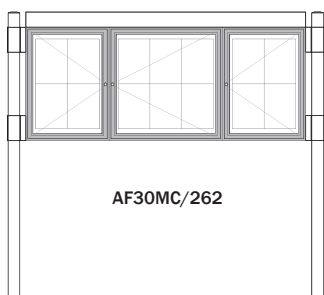

AF30MC/262