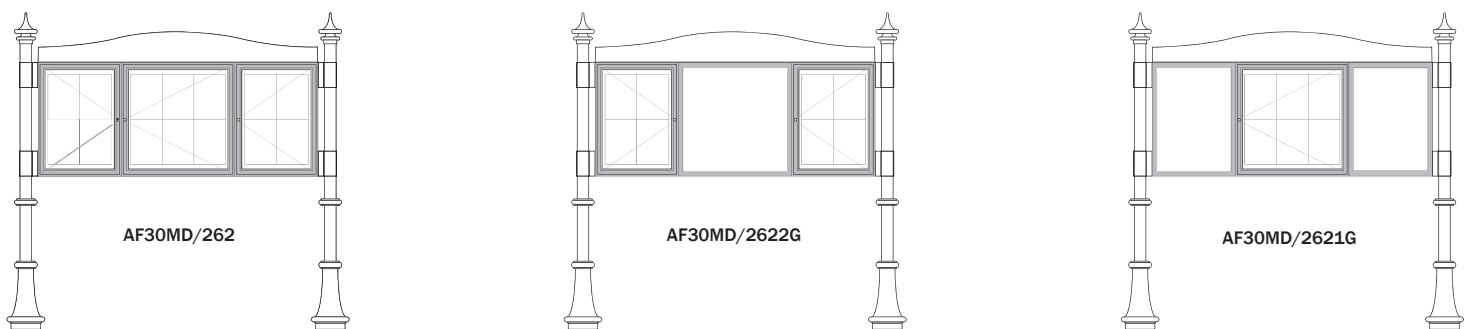

AF30 Multibay Decorative

Contact Greenbarnes now on 01280 701093, visit our website at www.greenbarnes.co.uk or email sales@greenbarnes.co.uk