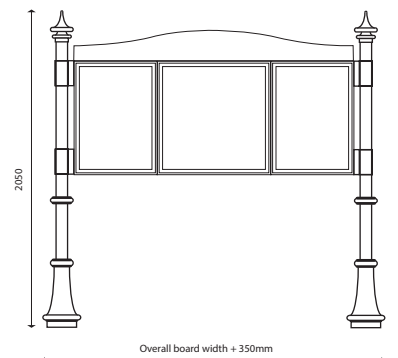

Header Options

Headers	Rectangular – 100mm high	✓
	Bow-topped – 200mm high	✓

Contact Greenbarnes now on 01280 701093, visit our website at www.greenbarnes.co.uk or email sales@greenbarnes.co.uk