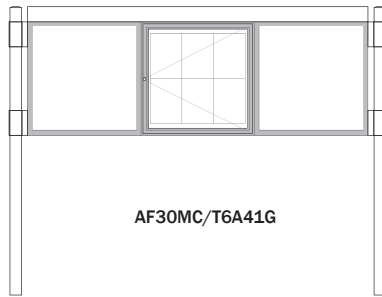

AF30MC/T6A41G