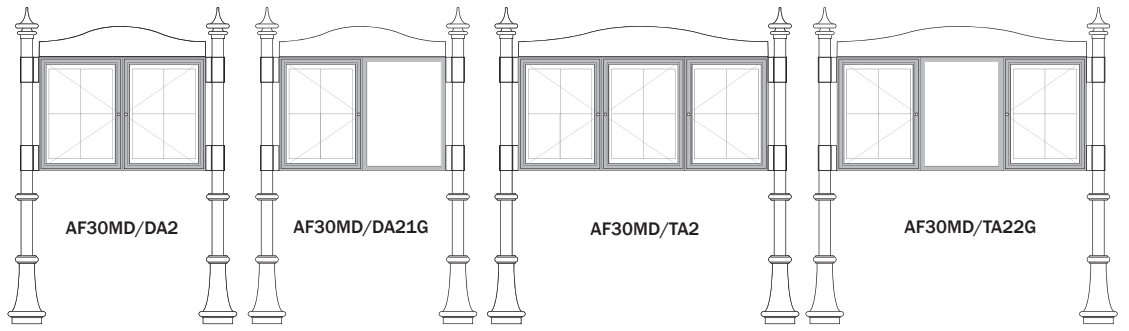

AF30 Multibay Decorative

Contact Greenbarnes now on 01280 701093, visit our website at www.greenbarnes.co.uk or email sales@greenbarnes.co.uk