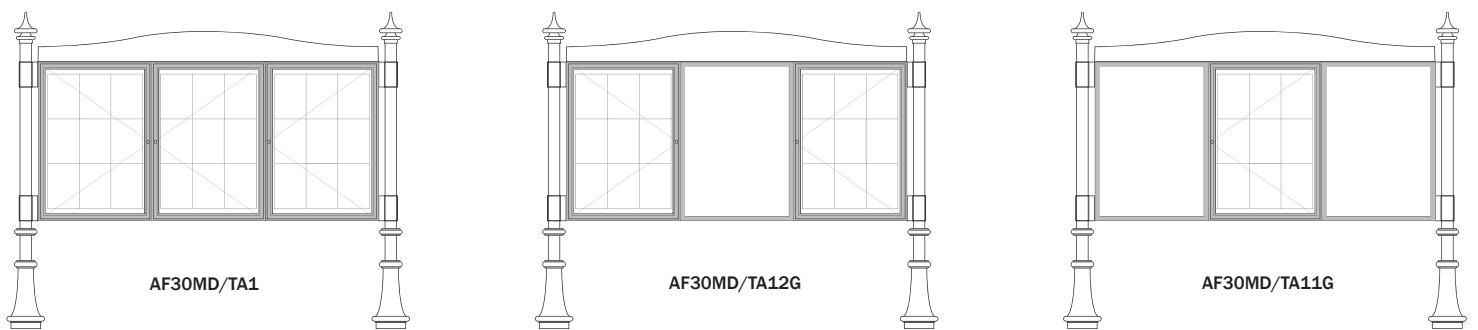

AF30 Multibay Decorative

Contact Greenbarnes now on 01280 701093, visit our website at www.greenbarnes.co.uk or email sales@greenbarnes.co.uk