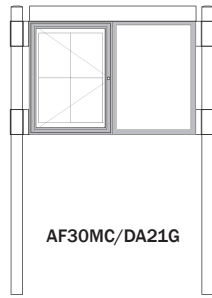

AF30MC/DA21G