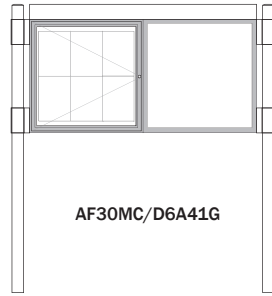

AF30MC/D6A41G