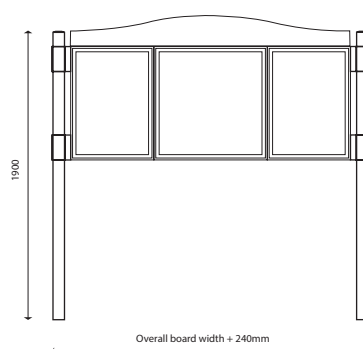

Header Options

Headers	Rectangular – 100mm high	✓
	Bow-topped – 200mm high	✓

Contact Greenbarnes now on 01280 701093, visit our website at www.greenbarnes.co.uk or email sales@greenbarnes.co.uk