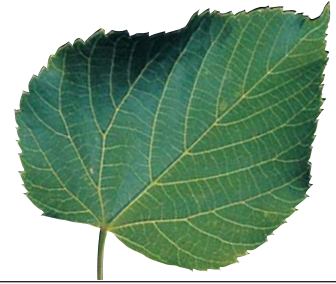

# Basswood

*Tilia americana*

FAS - Select

No. 1 Common

No. 2 Common

# Basswood *Tilia americana*

<b>Colour</b>	Sapwood is very light creamy white. Heartwood is yellowish brown with darker streaks.
<b>Texture</b>	Close textured, diffuse porous.
<b>Common applications</b>	Mouldings, toys, carvings, picture frames, venetian blinds.