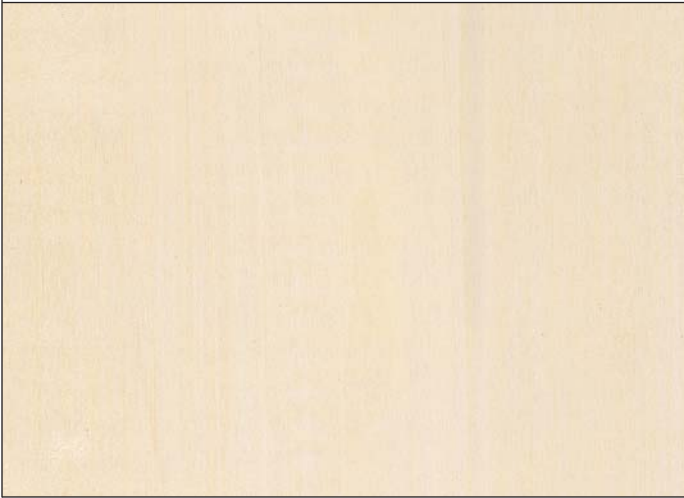

Aspen

Populus tremuloides

FAS - Select

No. 1 Common

No. 2 Common

Aspen

Populus tremuloides

| | |
|----------------------------|---|
| Colour | Sapwood is creamy white. Heartwood is greyish white to brown. Transition from sapwood to heartwood is usually not distinct. |
| Texture | Close textured, diffuse porous. |
| Common applications | Mouldings, caskets, toys. |