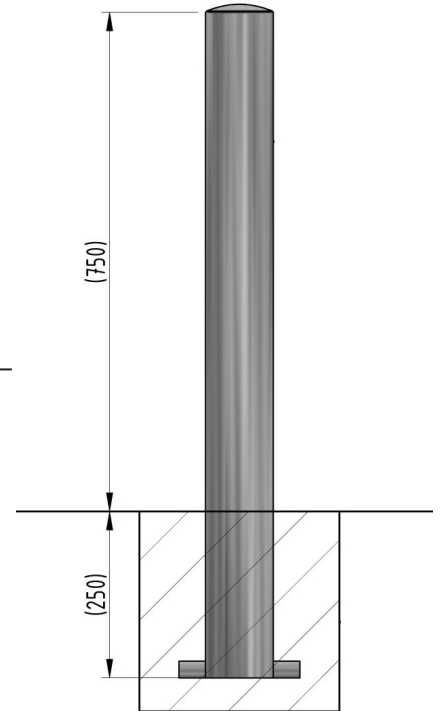

# Fixed Post 750mm Above Ground 48mm-90mm Diameter Galvanised with Plastic Cap

The Galvanised mild steel range of 750mm tall fixed posts are suitable for a range of applications. The round posts are available in 48mm, 60mm, 76mm and 90mm diameter tube.

The Fixed Post is available with extended legs for casting into concrete or a flange plate for bolting down and comes complete with a reflective Autopa logo.

Removable and colour coated versions also available.

| <u>Part Number</u> | <u>Diameter and Fixing Detail</u>         |
|--------------------|---|
| 138 100 501        | 48mm (Concrete In)                        |
| 138 100 401        | 48mm (Bolt Down)                          |
| 138 100 205        | 60mm (Concrete In)                        |
| 138 100 201        | 60mm (Bolt Down)                          |
| 138 100 881        | 76mm (Concrete In)                        |
| 138 100 885        | 76mm (Bolt Down)                          |
| 138 100 351        | 90mm (Concrete In)                        |
| 138 100 371        | 90mm (Bolt Down)                          |
| 138 100 994        | M12 Expanding Bolt (3 required per post)  |
| 138 100 993        | M12 Foundation Bolt (3 required per post) |
| 138 100 995        | M12 Rawl Bolt (3 required per post)       |

## Product details

- 750mm tall
- Cast in posts 250mm below ground
- Colour coated options available extra
- Reflective bands available