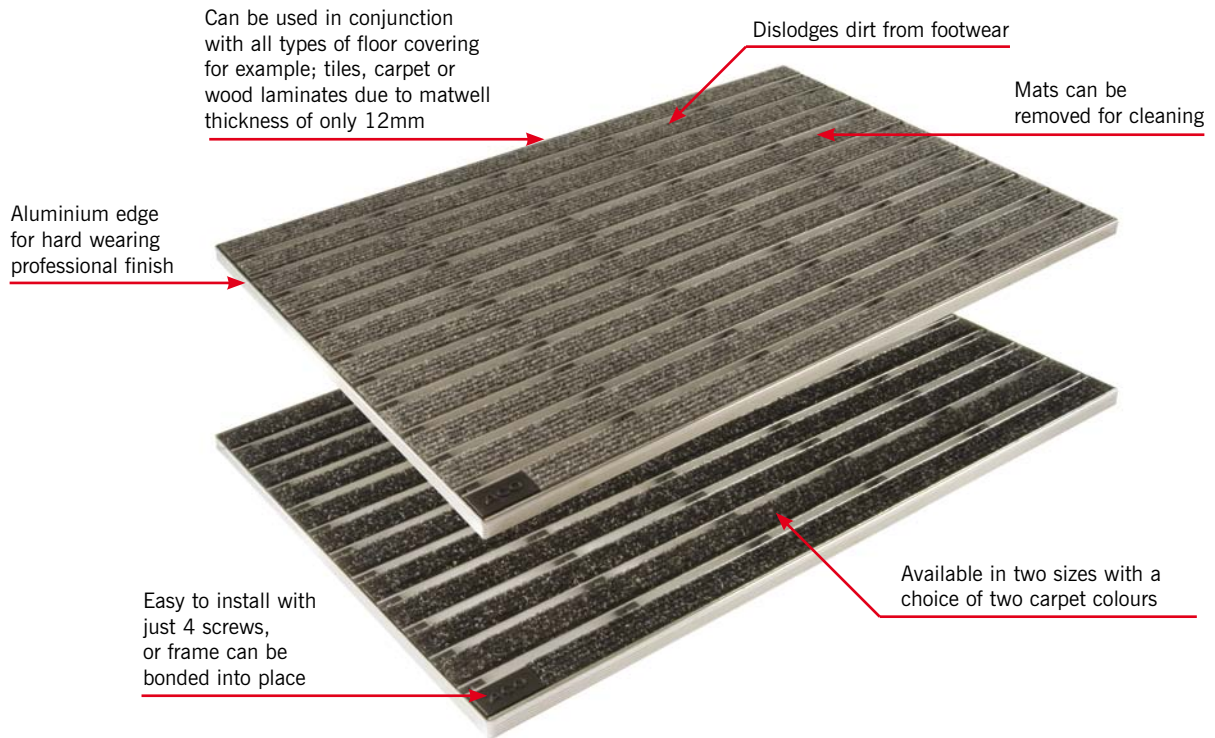

Uniclass L5367	EPIC E482
Cl/SfB (71.3)	

ACO Water Management: Urban + Landscape

ACO InDoor

- ✓ Two sizes and two finishes available
- ✓ Easy to install
- ✓ Aluminium edge for hard wearing, professional finish
- ✓ Heavy grit settles out in the mat
- ✓ Mats lift out for cleaning
- ✓ Mat profile dislodges stubborn dirt from footwear
- ✓ Can be used in conjunction with all types of floor covering

ACO InDoor

Flush fitting internal matwell

Building on the success of ACO DrainMat, ACO InDoor is a range of high quality, low profile matwells for interior use.

ACO InDoor is anchored using a tough, corrosion resistant aluminium frame. A fitted height of 12mm allows fitting directly onto the floor, flush with your choice of floor coverings.

Two hard wearing and attractive mat finishes are available, with light grey or anthracite carpet on a robust aluminium base.

ACO InDoor is available in two sizes, 600x400mm and 750x500mm, for installation with most popular tile sizes.

Typical applications

- ▶ Residential developments
- ▶ Threshold drainage

Features

MAT CARPET OPTIONS

ACO InDoor matwell assemblies

Product Code	Description	Length mm	Width Overall mm	Depth Overall mm	Invert mm	Weight kg
37250	Anthracite carpet and aluminium 600 x 400	600	400	12	-	2.8
37255	Anthracite carpet and aluminium 750 x 500	750	500	12	-	4.4
37251	Light grey carpet and aluminium 600 x 400	600	400	12	-	2.8
37256	Light grey carpet and aluminium 750 x 500	750	500	12	-	4.4