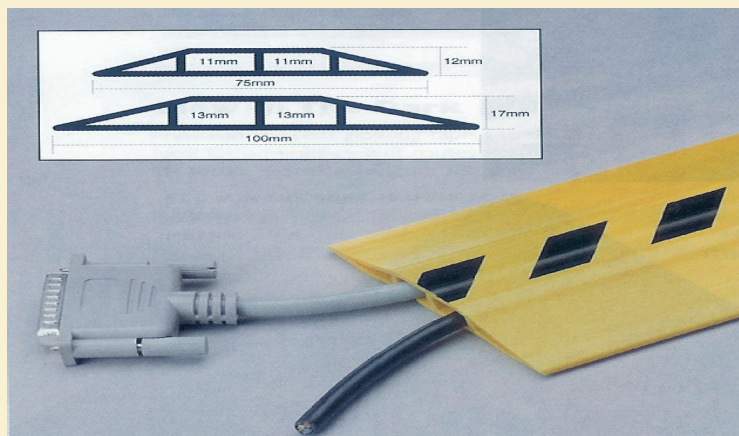

...the choice matters

www.matsdirect.co.uk

High quality PVC moulded cable protector.
Available in 2 sizes of aperture 11mm or 13mm
allowing for different sizes of cable.

Ideal for use in offices, computer rooms, laboratories, or any areas where cables run on top of an existing floor finish.

Do not use near fork lift trucks.

Helps prevent trips, falls and personal injury as well as safeguarding electrical equipment from falling damage.

Colour: Black, Black/Yellow, Grey.

Thickness: 12mm
Size (75cm X 300cm): EX STOCK
Size (100cm X 300cm): EX STOCK

MD403 PVC Cable protector Performance.

For use on hard floors or carpets

Good visibility

Excellent lay flat properties

Easily connectable

Cleaning & Maintenance.

As Required

MatsDirect UK Ltd
Unit 2 Bolholt Industrial Park
Walshaw Road
Bury, Lancashire
BL8 1PL UK