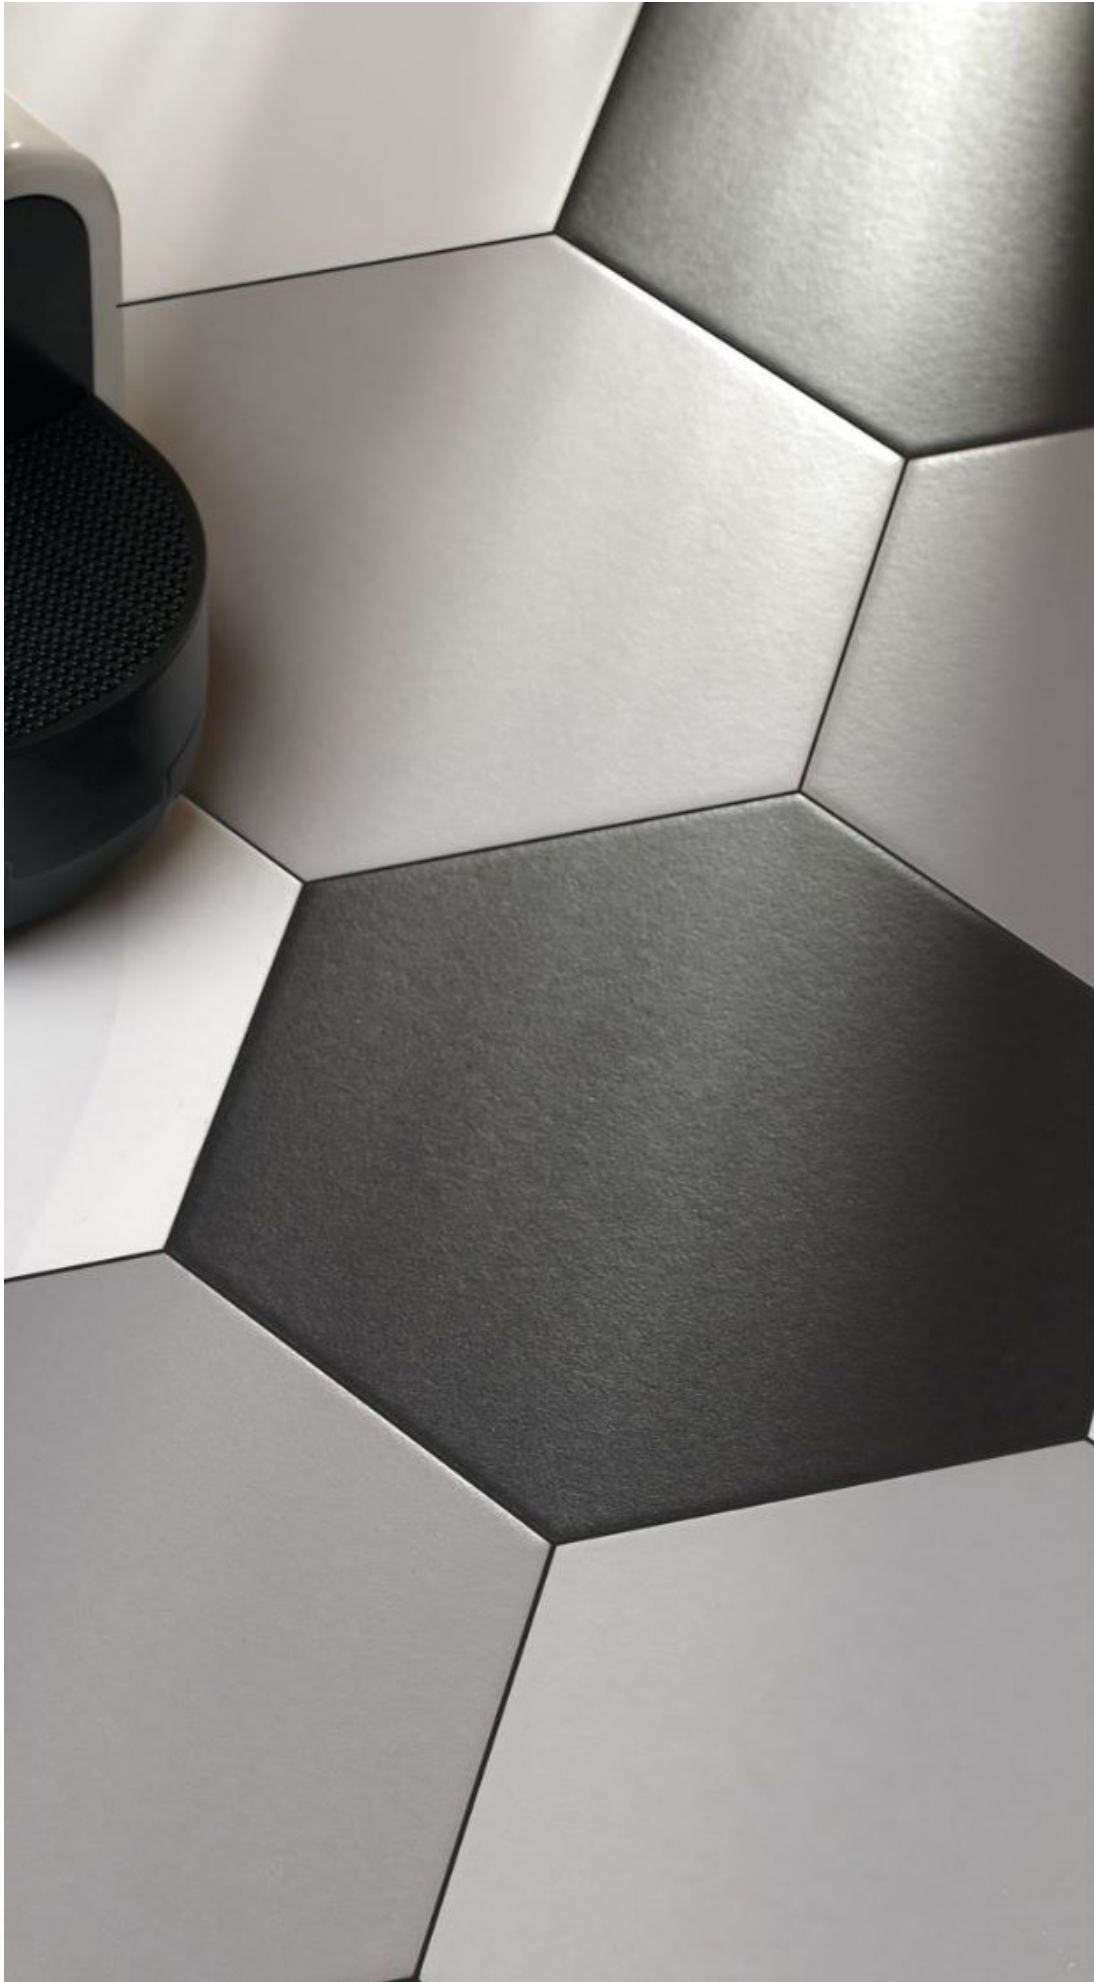

### Red

**Sizes**

250 x 220mm Hexagon

**Finish**

Natural

HEX12F

---

Hex25 White, Silver, Grey and Black Natural 250 x 220mm Hexagon