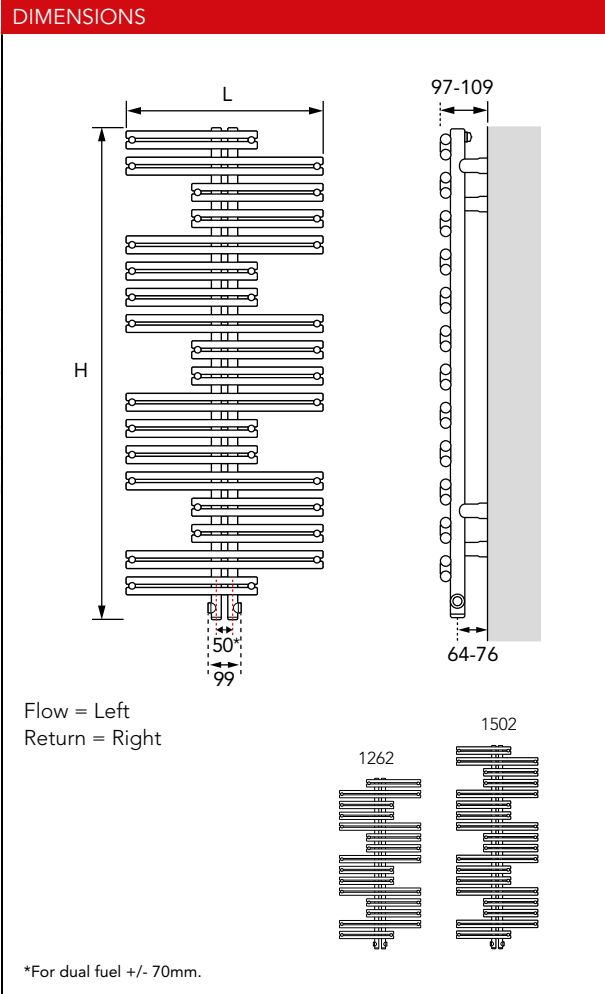

RAL 9006  
White Aluminium

**WEIGHTS, WATER CONTENTS & n-COEFFICIENTS**

Model	Weight (kg)	Water Content (l)	n-Coefficient
CAP1	13.30	5.30	1.253
CAP2	16.00	6.10	1.247

**GENERAL SPECIFICATION**

- CERTIFICATION**  
Manufactured and tested to BS EN 442. Carries the BS Kitemark. Produced under a quality management system - ISO 9001:2008 and environmental management system - ISO 14001:2004.
- GUARANTEE**  
10 year guarantee from date of purchase against manufacturing defects.
- COLOUR**  
Finished in white (RAL 9016) or selected RAL, textured, metallic or shimmer metallic colours. Please see page 252.
- MATERIAL**  
Manufactured from steel.
- ACCESSORIES**  
Please see page 125.
- SYSTEM**  
2 pipe pumped indirect domestic and commercial heating applications.

- CONNECTIONS**  
4 x 1/2" BSP as standard - side or bottom connection possibilities.
- AIR VENTS**  
Included in the packaging.
- OPERATING PRESSURES**  
Tested to a pressure of 13 bar. Working pressure of up to 10 bar.
- DUAL FUEL**  
ECO450 dual fuel heater kit available. Please see page 124.
- DELIVERY**  
Non-stocked item: 6 - 8 weeks.
- VALVES**  
Please see page 124.

For more general information, please see page 250.

Order Code	Nominal Height (H) (mm)	Nominal Length (L) (mm)	Heat Outputs @ ΔT 50°C		Heat Outputs @ ΔT 30°C		Dual Fuel Rating
			Watts	Btu/h	Watts	Btu/h	Watts
CAP1	1262	600	613	2092	323	1102	450
CAP2	1502	600	724	2470	383	1307	450