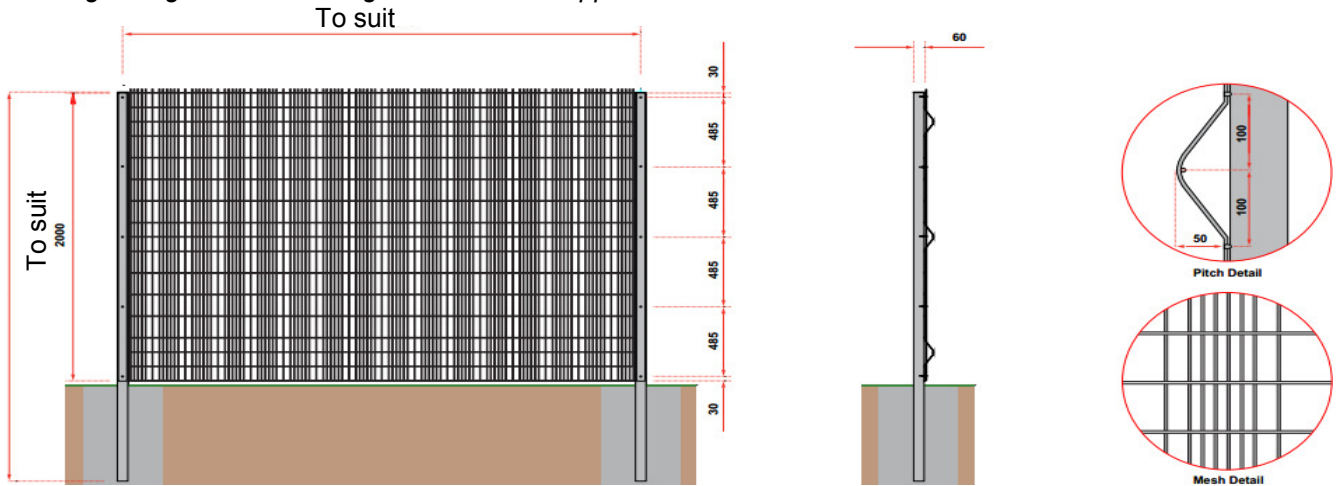

Pro-vario Fencing

PCD20

Pro-vario mesh fencing is a high quality system in the style of industry-standard Paladin fencing. It has the strength and durability of our Pro-mesh system, but with added visual appeal from a vertical banded pattern. Cost-effective for medium security levels and available in 1.2m and 3m heights. Posts are hollow steel tube, with panels manufactured from galvanised steel and polyester powder coated in a standard green RAL 6005. Non-standard colour is also available.

Matching Swing Gates or Sliding Gates can be supplied.

Applications

Utilities	
Boundary Demarcation	
Perimeter - medium security	
Schools	
Warehousing	
Industrial Units	

Product Data

Finish	Hot Dip Galvanised to BS EN ISO 1461:2009 and polyester coated by a range of RAL colours				
Height	1.2m	1.8m	2.0m	2.4m	3m
Mesh Size	45mm x 22mm				