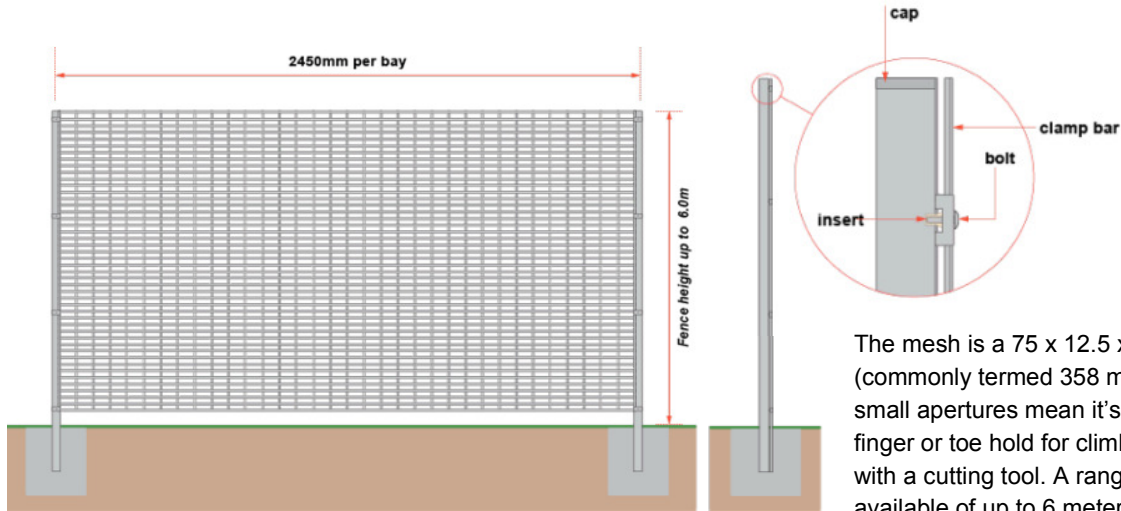

## Pro-sure Fencing

PCD17

The mesh is a 75 x 12.5 x 4mm fabric (commonly termed 358 mesh) and these very small apertures mean it's not possible to get a finger or toe hold for climbing, or get access with a cutting tool. A range of heights is available of up to 6 meters, posts are hollow steel sections with the mesh overlapped and secured with full length clamp bars and security fixings. Finish in a wide range of standard RAL colours. Non-standard colours are also available.

**Pro-sure** is for high security applications, though is often used for lower security applications for peace of mind.

*Matching Swing Gates or Sliding Gates can be supplied.*

## Product Data

<b>Finish</b>	Hot dip Galvanised to BS EN ISO 1461:2009 and polyester coated to a range of RAL colours						
<b>Height</b>	2.0m	2.4m	3.0m	3.6m	4.0m	5.0m	6.0m
<b>Width</b>	2.45m	Mesh Size		12.7mm x 76.2mm			
<b>Post Centres</b>	2.45m	Security Toppings	Barbed Wire, Razor Wire, Rotating Spikes etc available				