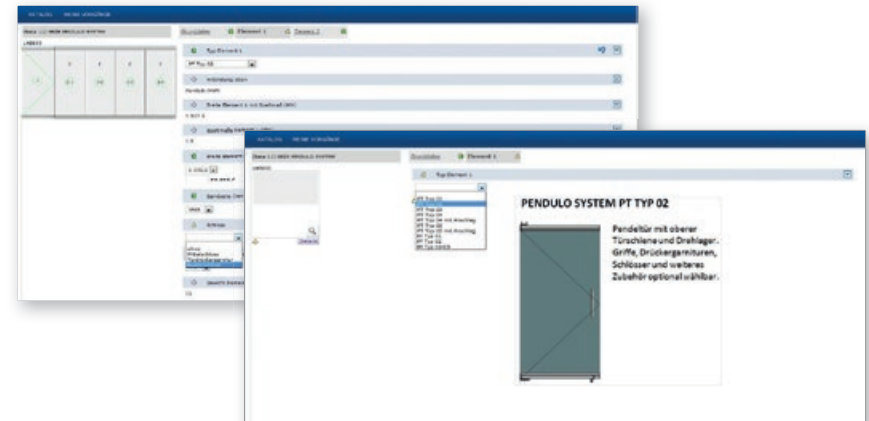

ONE SOLUTION - MANY APPLICATIONS

- 
- complete single-source system solution
 - simple and fast planning using the Configuration tool
 - easy and uncomplicated installation
 - room partitioning with maximum transparency
 - elegant solution for offices, shops or at home
 - flexible, expandable system

CLEAR BENEFITS:

WITH THE GEZE

PENDULO SYSTEM

The installation of the Pendulo all-glass wall system is simple and easy, because...

- ... the integration of the door closer in the profile makes installation easy.
- ... there is no need for interventions to be made in the floor, the walls or the ceiling.
- ... no glass machining is needed for the door rails and fixed panel profiles.
- ... the fixed panel profile has clamping plates that can be fitted in any position.
- ... compensation can be made for building tolerances with the variable glass inset in the fixed panel profile.

Fixed panel profile

Door profile

CLEAR INSTALLATION:
SIMPLE AND QUICK

SIMPLE PLANNING:
CLEAR AND
UNCOMPLICATED

The Pendulo Configuration tool simplifies the planning, because...

- ... the order can be placed conveniently and easily through a PC or Tablet.
- ... operation is intuitive.
- ... all the necessary overview, installation and glass drawings are created automatically.
- ... data access and data archiving is possible from anywhere.
- ... it covers the whole process, from creating the offer to processing the order.
- ... a preview window visualises the configured system in realtime.