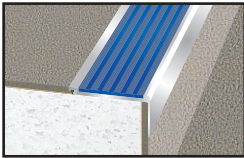

PVC Infills

Castellated