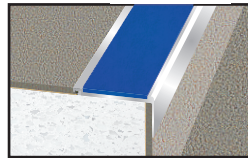

Textured

The current guidance in the regulations and in the relevant codes of practice BS8300:2009 is that adequate visual contrast is provided if the Light Reflectance Value (LRV) of the contrasting areas exceeds 30 points, "i.e., the contrast between the stair edging and the floor covering".

The testing equipment used to assess the LRV of C.A.T. product finishes is an integrated sphere spectrophotometer.

Black Castellated: LRV 4.25 Textured: LRV 4.47		White Castellated: LRV 84.22 Textured: LRV 88.85		Light Grey Castellated: LRV 12.33 Textured: LRV 12.74	
Flint Castellated: LRV 11.27 Textured: LRV 11.66		Granite Castellated: LRV 7.02 Textured: LRV 7.14		Regency Castellated: LRV 5.16 Textured: LRV 5.37	
Mid Blue Castellated: LRV 6.53 Textured: LRV 6.71		Nimbus Castellated: LRV 4.77 Textured: LRV 4.95		Peat Castellated: LRV 5.88 Textured: LRV 6.04	
Rustic Castellated: LRV 5.52 Textured: LRV 5.79		Fawn Castellated: LRV 11.27 Textured: LRV 11.53		Ivory Castellated: LRV 37.42 Textured: LRV 37.65	
Spruce Castellated: LRV 6.38 Textured: LRV 6.59		Jade Castellated: LRV 7.33 Textured: LRV 7.52		Yellow Castellated: LRV 54.91 Textured: LRV 55.11	
Poppy Castellated: LRV 10.01 Textured: LRV 10.24		Claret Castellated: LRV 5.83 Textured: LRV 6.09		Porth Stone Castellated: LRV 52.91 Textured: LRV 53.11	
				Polar Grey Castellated: LRV 42.53 Textured: LRV 42.73	

Colours shown for guidance only. Please request sample for accurate referencing.