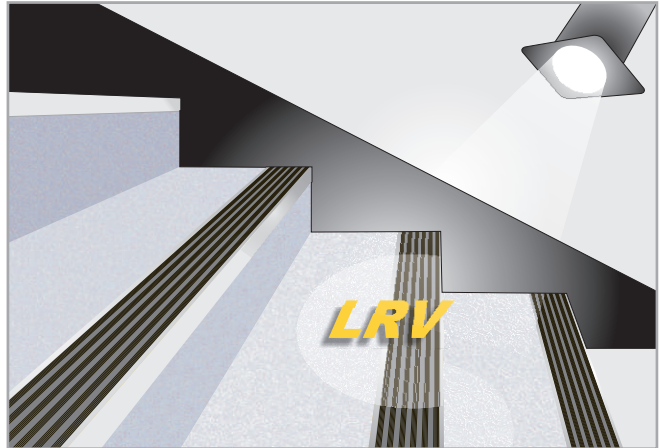

Stair Nosings - Infill, Colour Options & LRVs

Light Reflectance Values (LRV)

LRV is a measurement which expresses the percentage of light that is reflected from a surface with lighter finishes at the upper end of the scale and darker finishes at the lower. Designers of buildings need to comply with the building regulations applicable to the structure under consideration. Since 2004 guidance has existed on access to and use of buildings. The guidance is particularly concerned with provisions to assist the disabled, including those who are visually impaired.

PVC Infills

Castellated

Textured

The current guidance in the regulations and in the relevant codes of practice BS8300:2009 is that adequate visual contrast is provided if the Light Reflectance Value (LRV) of the contrasting areas exceeds 30 points, "i.e., the contrast between the stair edging and the floor covering".

The testing equipment used to assess the LRV of C.A.T. product finishes is an integrated sphere spectrophotometer.

Black Castellated: LRV 4.25 Textured: LRV 4.47		White Castellated: LRV 84.22 Textured: LRV 88.85		Light Grey Castellated: LRV 12.33 Textured: LRV 12.74	
Flint Castellated: LRV 11.27 Textured: LRV 11.66		Granite Castellated: LRV 7.02 Textured: LRV 7.14		Regency Castellated: LRV 5.16 Textured: LRV 5.37	
Mid Blue Castellated: LRV 6.53 Textured: LRV 6.71		Nimbus Castellated: LRV 4.77 Textured: LRV 4.95		Peat Castellated: LRV 5.88 Textured: LRV 6.04	
Rustic Castellated: LRV 5.52 Textured: LRV 5.79		Fawn Castellated: LRV 11.27 Textured: LRV 11.53		Ivory Castellated: LRV 37.42 Textured: LRV 37.65	
Spruce Castellated: LRV 6.38 Textured: LRV 6.59		Jade Castellated: LRV 7.33 Textured: LRV 7.52		Yellow Castellated: LRV 54.91 Textured: LRV 55.11	
Poppy Castellated: LRV 10.01 Textured: LRV 10.24		Claret Castellated: LRV 5.83 Textured: LRV 6.09		Porth Stone Castellated: LRV 52.91 Textured: LRV 53.11	
				Polar Grey Castellated: LRV 42.53 Textured: LRV 42.73	