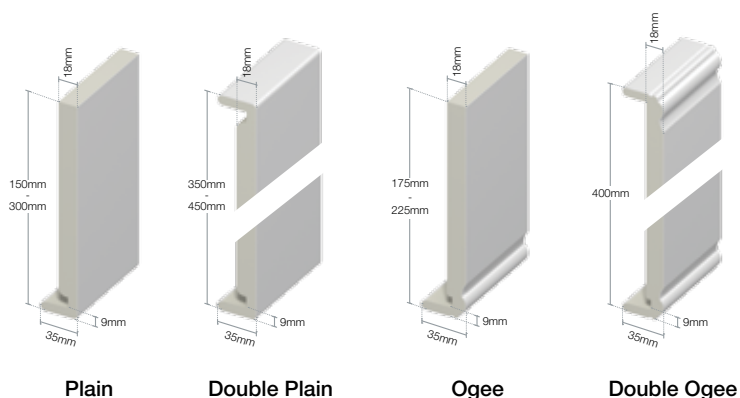

Plain

Double Plain

Ogee

Double Ogee