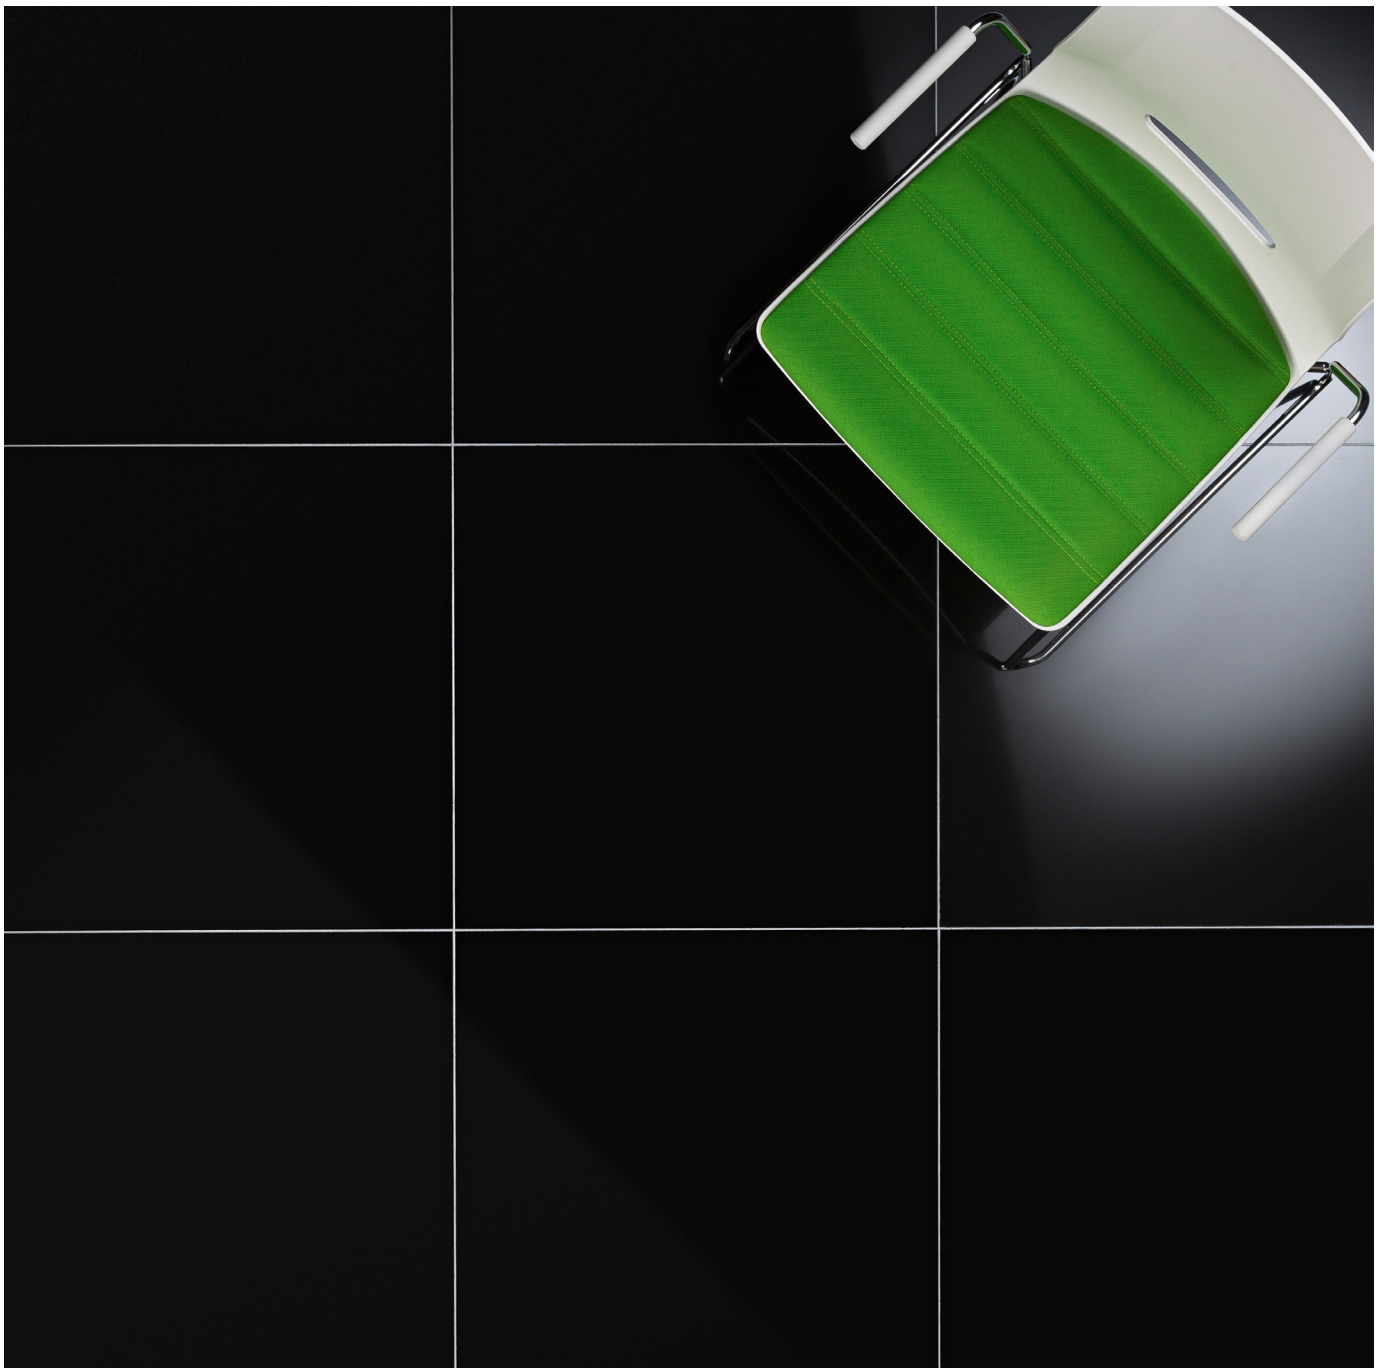

# Parade

Un-glazed Porcelain  
Wall and Floor Tiles

---

**Parade** is available in **one** bold and impactful size.

---

**Size**

600 x 600mm

---

## One finish

Example below is not to scale but has been enlarged to show detail:

---

**Polished**

---

**Two colours** offering a monochrome and contemporary palette.

**White**

---