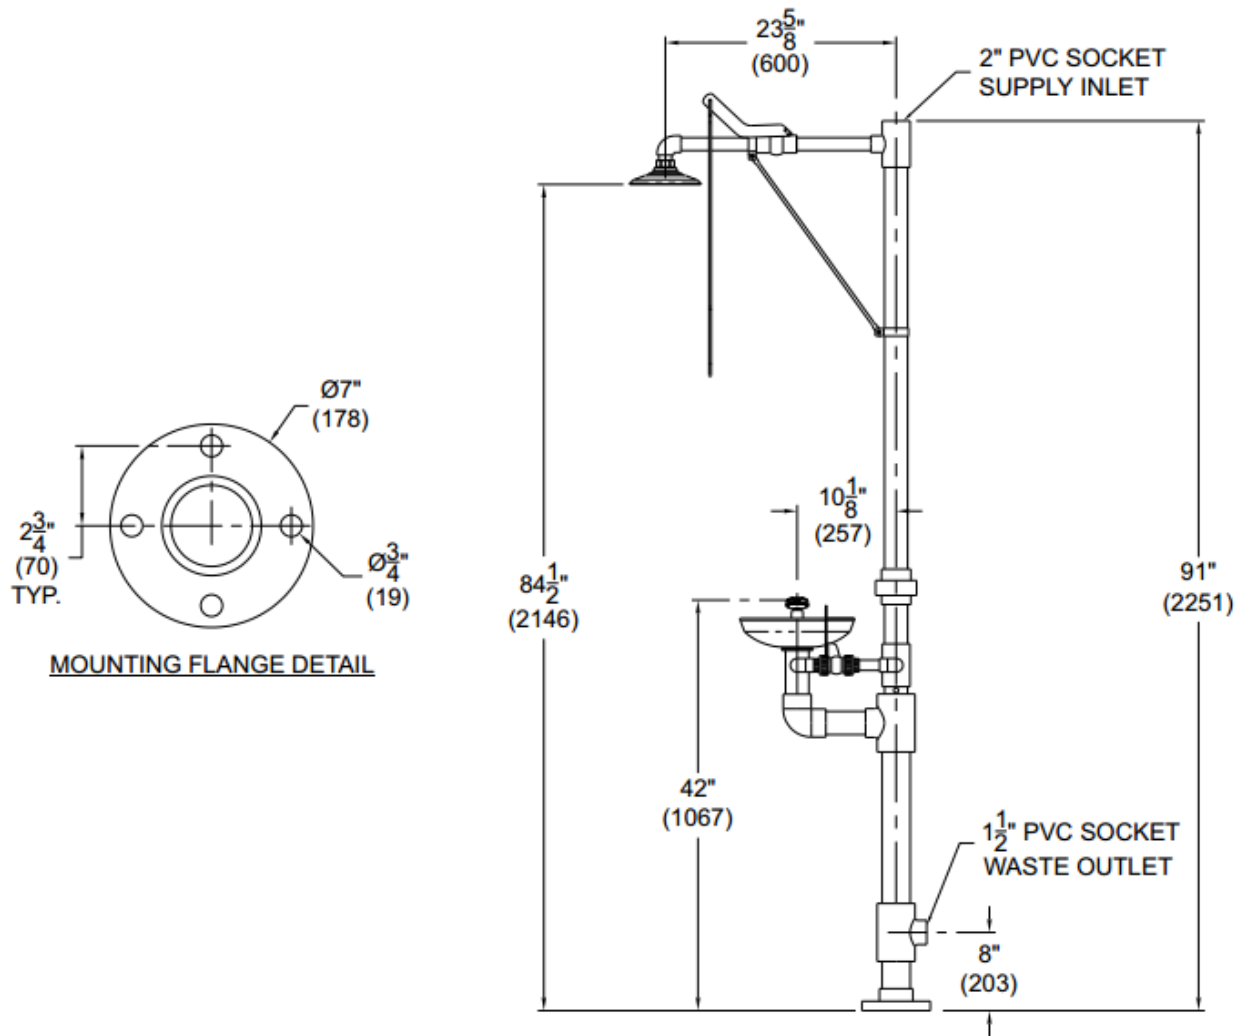

### PVC Combination Station, Plastic Bowl Eye/Face Wash and Shower Head

Model S1320-PVC is a pedestal mounted combination station with an eye/face wash, with an ABS plastic bowl, ABS plastic eye/face wash spray heads, a stay-open 3/4" PVC ball valve with a push handle and a shower with a plastic showerhead and a 1" stay-open PVC ball valve with a pull rod. All pipe and pipe fittings are dark grey schedule 80 PVC.

**Eye/Face Wash Valve:** 3/4" schedule 80 PVC stay-open valve with Teflon seals. Unit is provided with a stainless steel push handle electro polished for added corrosion resistance.

**Water Supply:** 2" schedule 80 PVC socket, top inlet.

**Waste:** 1-1/2" schedule 80 PVC socket.

**Piping & Mounting:** 2" schedule 80 PVC, upper piping. 2-1/2" schedule 80 PVC, lower pedestal pipe for added strength. 7" diameter heavy duty schedule 80 PVC mounting flange.

#### Compliances:

Test rating conditions are compliant to ANSI Z358.1-2009

□ **Model S1320-PVC** : Combination Station, Plastic Bowl, Eye/Face Wash and Showerhead

**GENERAL NOTES;**

1. ALL DIMENSIONS ARE IN INCHES (MM).