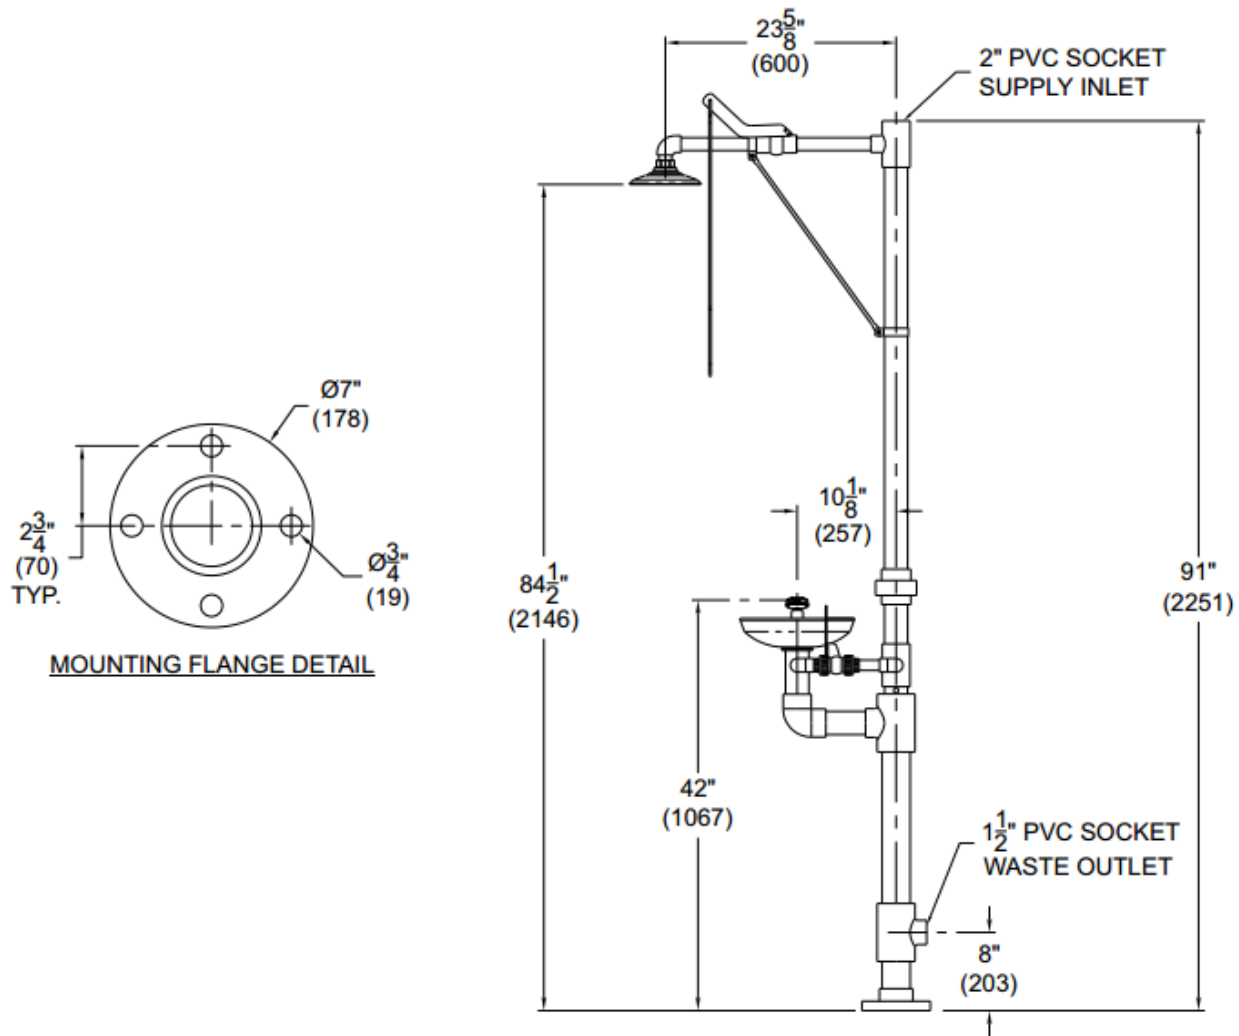

Standard Equipment:

Showerhead: Yellow, ABS plastic 190mm diameter showerhead with 75LPM flow regulator. An anti-microbial agent is molded into the ABS material, providing integral protection.

Shower Valve: 1" schedule 80 PVC stay-open valve with Teflon seals. Unit is provided with electro-polished stainless steel actuator arm and a 737mm stainless steel pull rod electro polished for added corrosion resistance.

Eye/Face Wash Valve: 3/4" schedule 80 PVC stay-open valve with Teflon seals. Unit is provided with a stainless steel push handle electro polished for added corrosion resistance.

Water Supply: 2" schedule 80 PVC socket, top inlet.

Waste: 1-1/2" schedule 80 PVC socket.

Piping & Mounting: 2" schedule 80 PVC, upper piping. 2-1/2" schedule 80 PVC, lower pedestal pipe for added strength. 7" diameter heavy duty schedule 80 PVC mounting flange.

Test rating conditions are compliant to ANSI Z358.1-2009

□ **Model S1320-PVC** : Combination Station, Plastic Bowl, Eye/Face Wash and Showerhead

GENERAL NOTES;

1. ALL DIMENSIONS ARE IN INCHES (MM).