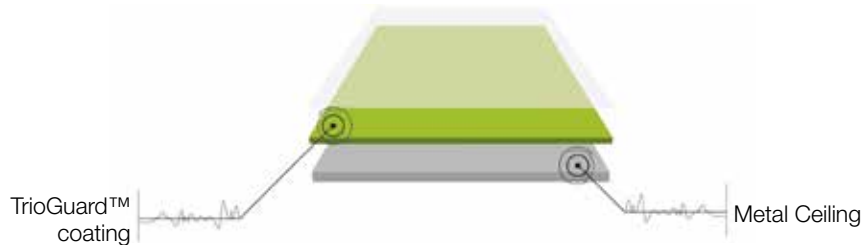

Wipeable with dry cloth

Focus compressed air (2)

Product Handling & Durability

Scratch Resistance

Recycled Content

Light Reflectance

Concentration

Confidentiality

Intelligibility

SYSTEMS

HOOK-ON
R-H 200, R-H 215
B-H 300

CLIP-IN
Q-Clip F, R-Clip F,
S-Clip F, T-Clip F

LAY-IN
Axal VECTOR

PERFORATIONS

PLAIN

RG 0501
ULTRA
MICROPERFORATED

RG 0701
EXTRA
MICROPERFORATED

BAFFLES
V-P 500, V-K 500

WALL CLADDING
W-H 1000, W-H 1100

RD 1522
MICROPERFORATED

RG 2516
STANDARD PERFORATED

TrioGuard™ dirt resistant coating available with all metal designs including custom sizes.

RAL 9010

Global White

Printed in E.C. on chlorine free paper from sustainable resources.
Armstrong World Industries R.C.S. Besançon B 784 131 575
PX1503

EN 12667
& ISO 8301

95 % RH

15 YEAR
guarantee

30 YEAR
system
guarantee

EN 13501-1

(3)

5 kg/m² - Steel tile

- (1) Tested using ASTM D4674: *Standard Practice for Accelerated Testing for Colour Stability (10 year simulation)*.
- (2) Focus compressed air only for plain tiles.
- (3) Fire performance for specific metal products available on request.