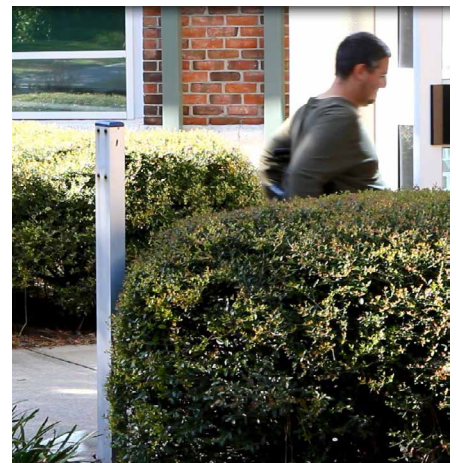

Safetell provides solutions for virtually all types of doors and door frames.

A wide range of 'pushbutton' activators are available, including through glass proximity and stainless steel vandal resistant post types.

Safetell can provide remote locking / opening solutions to suit operational requirement typically for staff to open or lock a door at a button press.

Safetell Offers

- Free assessment of installation locations in accordance with BSEN16005
- The capability for medium and large installation programmes
- Safetell is an ADSA accredited company
- Nationwide coverage
- 24/7 helpdesk and support services
- Maintenance contracts available after warranty period expiry

Additional Safetell Capability

- Access control systems and repair services
- CCTV systems and repair services
- Supply and installation of bullet resistant and attack resistant, doors, glazing, walls, counterwork, bulk transfer units, cashier safes, tills, and other equipment.

FEATURES

- High quality systems for high street commercial use
- Provides assistance to your customers that need it
- Solutions to suit corporate and premises requirement
- Free installation location assessment
- Nationwide coverage

APPLICATIONS

- Banks, building societies
- Retail stores
- Hospitals, healthcare centres
- GP surgeries
- Government offices
- Railway ticket offices

Tel: 01322 22 32 33

Email: sales@safetell.co.uk Web: www.safetell.co.uk

Safetell, 46 Fawkes Avenue, Dartford, Kent DA1 1JQ

VER: 25/02/2015

Safetell

SAFETY SECURITY PROTECTION