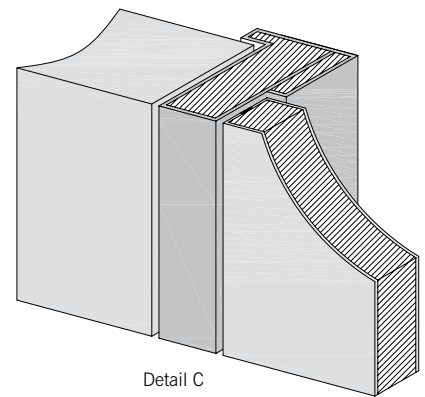

Detail B

One piece overlapping frame - The frame is manufactured wider than the wall thickness. Altro Whiterock or Altro Fortis Titanium is wrapped around the back to encapsulate the frame and will accommodate greater construction tolerances with regard to vertical wall alignment.

Detail A

Detail B

Detail C

Detail D

Detail E

Detail F

Detail C

One piece rebated frame overlapping one side - The design of this door frame is such that it is manufactured 20mm wider than the thickness of the wall it is being installed into, thereby enabling the frame to be installed prior to the wall cladding or wall protection, enabling a more accurate abutment. It also eliminates the requirement for architraves to one side and will accommodate a wider tolerance in the wall construction.

The rebated frame provides closing to one side, with no architraves. Architraves or sealant are required to close out the opposite side.

Detail D

Frame Detail A with architraves.

Detail E

Double action doorset hung in an overlapping frame.

Detail F

Frame Detail F is set back from the face of the wall to form a reveal which accommodates greater construction tolerance with regard to vertical wall alignment.

Note: all doorsets will be manufactured to suit structural opening dimensions, the overall frame will be 10mm less than the opening width and min 5mm less than the opening height.