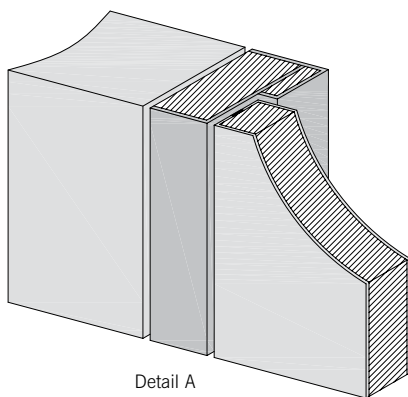

Frames

Door frames are available in a variety of forms. All are manufactured with ease of cleaning and hygiene in mind with fewer areas for dirt and contaminants to gather.

Detail A

One piece door frame - Frames can be made to suit the wall thickness enabling them to fit flush with the wall surfaces.

Note: tight construction tolerance is required with regard to vertical alignment of walls if this detail is chosen. Abutments are to be sealed with Altro silicone sealant, or architraves can be used (see Detail D). Alternatively fit the edge of the frame back from the face of the wall min 10mm to form, reveal and seal the abutment (see Detail F).

Detail A

Detail B

Detail C

Detail D

Detail E

Detail F

Detail C

One piece rebated frame overlapping one side - The design of this door frame is such that it is manufactured 20mm wider than the thickness of the wall it is being installed into, thereby enabling the frame to be installed prior to the wall cladding or wall protection, enabling a more accurate abutment. It also eliminates the requirement for architraves to one side and will accommodate a wider tolerance in the wall construction.