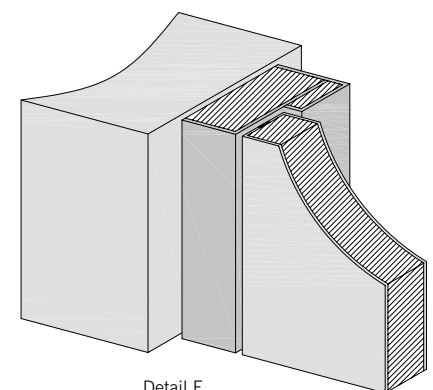

Detail B

One piece overlapping frame - The frame is manufactured wider than the wall thickness. Altro Whiterock or Altro Fortis Titanium is wrapped around the back to encapsulate the frame and will accommodate greater construction tolerances with regard to vertical wall alignment.

Detail A

Detail B

Detail C

Detail D

Detail E

Detail F

Detail C

One piece rebated frame overlapping one side - The design of this door frame is such that it is manufactured 20mm wider than the thickness of the wall it is being installed into, thereby enabling the frame to be installed prior to the wall cladding or wall protection, enabling a more accurate abutment. It also eliminates the requirement for architraves to one side and will accommodate a wider tolerance in the wall construction.

The rebated frame provides closing to one side, with no architraves. Architraves or sealant are required to close out the opposite side.

Detail D

Frame Detail A with architraves.

Detail E

Double action doorset hung in an overlapping frame.

Detail F

Frame Detail F is set back from the face of the wall to form a reveal which accommodates greater construction tolerance with regard to vertical wall alignment.

Note: all doorsets will be manufactured to suit structural opening dimensions, the overall frame will be 10mm less than the opening width and min 5mm less than the opening height.