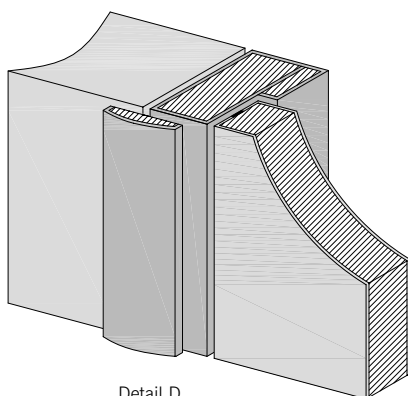

Detail B

One piece overlapping frame - The frame is manufactured wider than the wall thickness. Altro Whiterock or Altro Fortis Titanium is wrapped around the back to encapsulate the frame and will accommodate greater construction tolerances with regard to vertical wall alignment.

Detail A

Detail B

Detail C

Detail D

Detail E

Detail F

Detail C

One piece rebated frame overlapping one side - The design of this door frame is such that it is manufactured 20mm wider than the thickness of the wall it is being installed into, thereby enabling the frame to be installed prior to the wall cladding or wall protection, enabling a more accurate abutment. It also eliminates the requirement for architraves to one side and will accommodate a wider tolerance in the wall construction.

The rebated frame provides closing to one side, with no architraves. Architraves or sealant are required to close out the opposite side.

Detail D

Frame Detail A with architraves.

Detail E

Double action doorset hung in an overlapping frame.

Detail F

Frame Detail F is set back from the face of the wall to form a reveal which accommodates greater construction tolerance with regard to vertical wall alignment.

Note: all doorsets will be manufactured to suit structural opening dimensions, the overall frame will be 10mm less than the opening width and min 5mm less than the opening height.