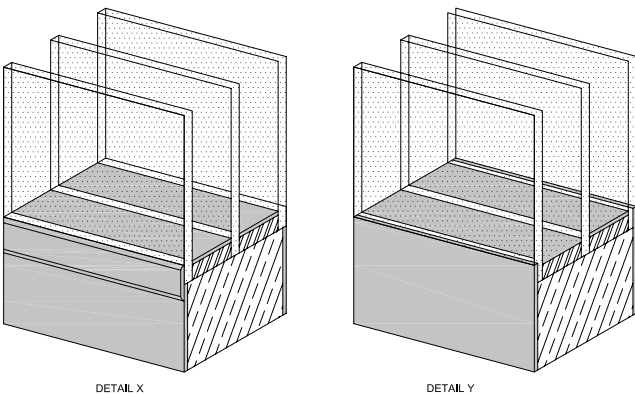

Bespoke designs can also be catered for.

ALVP1

ALVP2*

ALVP3*

ALVP4

ALVP5

* complies with building regulations part M and BS8300

Vision panels can be glazed as per our two standard glazing systems indicated below. Alternatively vision panels can be supplied with internal blinds or louvres if privacy is required. Bespoke glazing is also available; discuss your requirements with Altro direct.