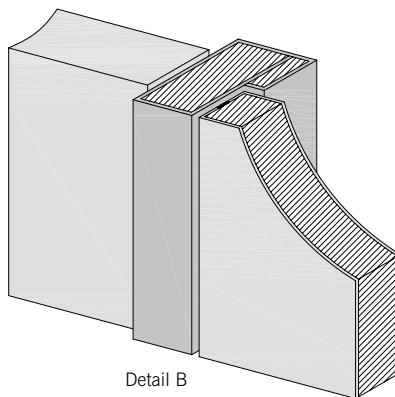

Frames

Door frames are available in a variety of forms. All are manufactured with ease of cleaning and hygiene in mind with fewer areas for dirt and contaminants to gather.

Detail A

One piece door frame - Frames can be made to suit the wall thickness enabling them to fit flush with the wall surfaces.

Note: tight construction tolerance is required with regard to vertical alignment of walls if this detail is chosen. Abutments are to be sealed with Altro silicone sealant, or architraves can be used (see Detail D). Alternatively fit the edge of the frame back from the face of the wall min 10mm to form, reveal and seal the abutment (see Detail F).

Detail A

Detail B

Detail C

Detail D

Detail E

Detail F

Detail C

One piece rebated frame overlapping one side - The design of this door frame is such that it is manufactured 20mm wider than the thickness of the wall it is being installed into, thereby enabling the frame to be installed prior to the wall cladding or wall protection, enabling a more accurate abutment. It also eliminates the requirement for architraves to one side and will accommodate a wider tolerance in the wall construction.