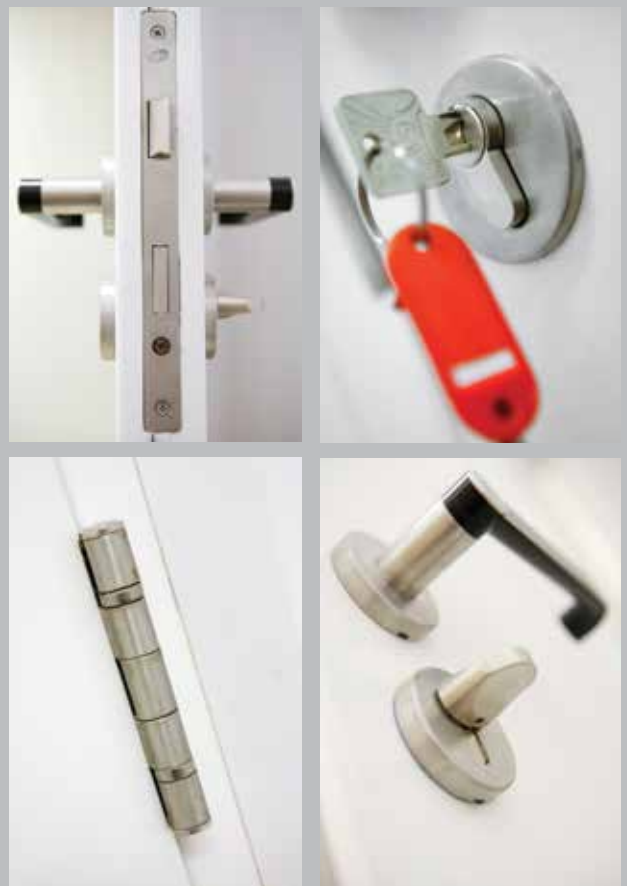

Hinges

All doorsets are supplied pre-hung with heavy duty satin washed stainless steel hinges as standard.

Kickplates

Surface mounted stainless steel kickplates are optional and are used to protect the door from day-to-day wear and tear.

Locks, latches and flushbolts

Doors are supplied with housings for either Altro standard or your own specified ironmongery.

Projecting hardware eg handles and door closers

Standard range available or as specified, packed separately from doorsets for installation on site.

Anti-ligature

Doorsets can be manufactured to meet specified anti-ligature requirements. Please contact Altro for further information.

Vision panels

In many applications the vision panel is a key feature of the door and the Altro range has a wide selection to choose from. Standard designs are pictured below.