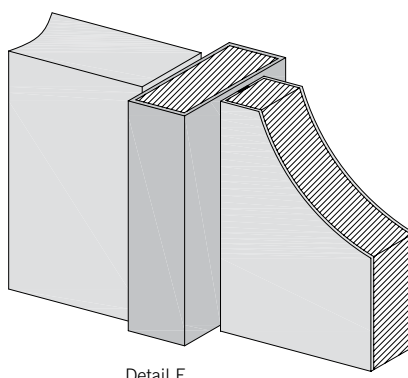

Detail B

One piece overlapping frame - The frame is manufactured wider than the wall thickness. Altro Whiterock or Altro Fortis Titanium is wrapped around the back to encapsulate the frame and will accommodate greater construction tolerances with regard to vertical wall alignment.

Detail A

Detail B

Detail C

Detail D

Detail E

Detail F

Detail C

One piece rebated frame overlapping one side - The design of this door frame is such that it is manufactured 20mm wider than the thickness of the wall it is being installed into, thereby enabling the frame to be installed prior to the wall cladding or wall protection, enabling a more accurate abutment. It also eliminates the requirement for architraves to one side and will accommodate a wider tolerance in the wall construction.

The rebated frame provides closing to one side, with no architraves. Architraves or sealant are required to close out the opposite side.

Detail D

Frame Detail A with architraves.

Detail E

Double action doorset hung in an overlapping frame.

Detail F

Frame Detail F is set back from the face of the wall to form a reveal which accommodates greater construction tolerance with regard to vertical wall alignment.

Note: all doorsets will be manufactured to suit structural opening dimensions, the overall frame will be 10mm less than the opening width and min 5mm less than the opening height.