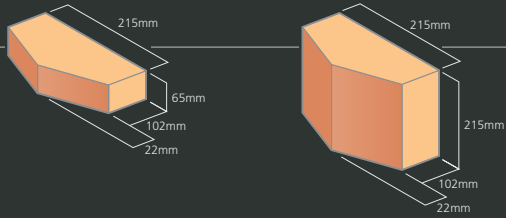

Umbr

available in:
Cheddar Red
Cheddar Golden
Staffordshire Slate Blue Smooth
Various glazed colours

Umbr Wave