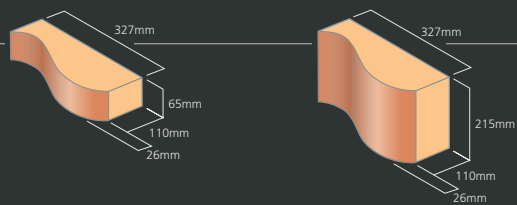

Umbr Wave

available in:
Natural Red
Natural Blue
Natural Cream
Various glazed colours

Standard colour range