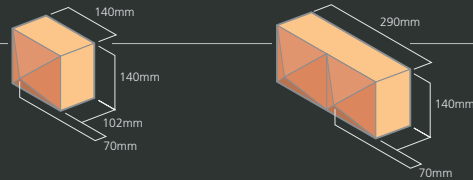

Umbr Pyramid

available in:
Leicester Red Stock

Umbr Sphere