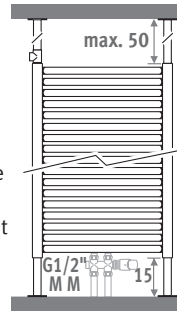

CODE	£	£	£
	st. colour	other	chrome
SROF.HHHLLL.XXX/MM	99.90	110.00	170.50

ELECTRIC VERSION

Not possible with chrome-plated version.

Completely pre-assembled and filled radiator.

With electric element Eco-Comfort

H	L	Watts	£	£
			st. colour	other
93	050	600	627.85	690.35
122	050	750	669.95	740.55
137	060	1000	727.05	806.35
175	060	1250	800.85	894.85
205	060	1500	879.15	988.15

Add to the ordering code of the radiator /EL

Ex.: SROW.122050.XXX/EL

With electric element and infra-red remote control

H	L	Watts	£	£
			st. colour	other
93	050	600	879.25	941.75
137	050	900	935.15	1011.05

Add to the ordering code of the radiator /IR

Ex.: SROW.122050.XXX/IR

Other models and technical info see "Parts & Options".

SANI RONDA

code height length colour conn.
SROW . 063 040 . XXX /MM
enter colour code

	Watts	Watts	£	£	£
	75/65	55/45	st. colour	other	chrome
L H 063					
040	268	141	293.70	337.70	---
050	322	169	325.10	343.30	---
060	376	196	310.20	356.60	---
070	429	223	326.70	375.80	---
080	483	251	339.00	390.00	---
100	590	305	363.70	418.20	---

L H 093					
040	407	213	335.90	386.20	---
050	494	257	343.50	395.20	915.60
060	581	302	367.10	422.20	---
070	668	346	371.40	427.10	---
080	755	390	385.40	443.20	---
100	929	479	413.30	475.30	---

L H 122					
040	546	283	378.30	435.10	---
050	665	344	388.50	446.80	1036.00
060	784	405	405.70	466.50	1080.50
070	903	466	422.70	486.10	---
080	1023	527	440.00	505.90	---
100	1261	649	473.70	544.70	---

L H 137					
040	617	318	406.00	466.80	---
050	752	388	417.70	480.40	1113.90
060	887	457	436.30	501.60	1163.60
070	1022	526	454.60	522.70	---
080	1157	595	472.90	544.00	---
100	1427	733	509.40	585.80	---

L H 175					
040	766	392	479.50	551.50	---
050	931	477	495.20	569.70	1319.70
060	1097	562	517.10	594.60	1376.70
070	1262	647	542.00	623.30	---
080	1428	732	567.10	652.10	---
100	1759	902	617.20	709.70	---

L H 205					
040	923	469	546.80	628.80	---
050	1118	569	566.10	651.00	---
060	1314	670	599.30	689.30	---
070	1509	770	632.40	727.20	---
080	1705	871	665.70	765.60	---
100	2096	1072	732.30	842.20	---

Output chrome-plated = -35%

EN442 output at 20°C room temperature