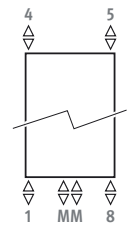

2° number = return

Standard connection:

- central connection MM below or on top, flow left or right. Connection 18 or 81 is also possible

Other connections:

When assigning a different connection code MM will be removed (no surcharge - extended delivery time).