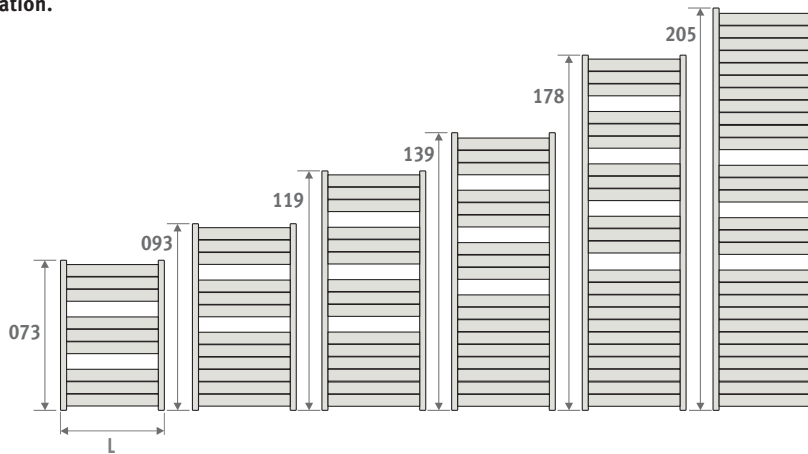

SANI PANEL

code height length colour conn.
SPAW . 073 040 . XXX /18
enter colour code —

	Watts 75/65	Watts 55/45	£ st. colour	£ other
L H 073				
040	318	164	334.40	384.70
050	386	198	341.70	392.90
060	455	233	365.20	420.00
070	524	268	368.10	423.30
080	593	302	382.00	439.20
100	731	372	409.80	471.10
L H 093				
040	414	214	371.40	427.10
050	503	259	400.60	460.80
060	593	304	428.20	492.40
070	683	350	433.00	498.00
080	772	395	449.20	516.70
100	951	485	482.20	554.50
L H 119				
040	506	262	404.90	465.60
050	615	318	438.40	504.20
060	724	373	457.70	526.50
070	833	428	477.00	548.60
080	942	484	496.40	571.00
100	1160	594	534.60	614.80
L H 139				
040	594	309	448.70	515.90
050	721	373	487.10	560.10
060	848	438	508.50	584.80
070	975	503	530.00	609.60
080	1102	568	551.50	634.40
100	1356	697	593.90	682.90
L H 178				
040	732	382	529.90	609.40
050	887	462	577.40	664.10
060	1041	541	602.80	693.20
070	1196	620	632.00	726.80
080	1351	700	661.30	760.30
100	1660	858	719.60	827.40
L H 205				
040	860	451	604.10	694.80
050	1039	543	660.10	759.00
060	1218	636	698.80	803.70
070	1397	729	737.60	848.10
080	1576	821	776.30	892.80
100	1934	1006	853.90	982.00

EN442 output at 20°C room temperature