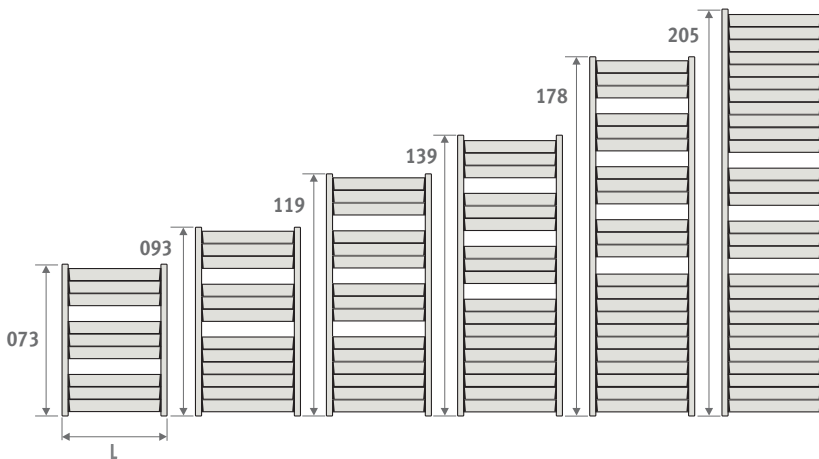

CONNECTION SETS

Example showing connection set to the wall Jaga Deco double angled

TRV head and sleeve couplings included.

set 35	CHROME	£
	CODE.JH2.DW.1...	205.40
	CODE.JH2.DC.1...	216.80

enter sleeve coupling code

Precision metal tube 15/1	115
Precision metal tube 16/1	116
Precision metal tube 18/1	118
RPE/ALU tube 16/2	316
RPE/ALU tube 18/2	318

Other connection sets and sleeve couplings

See chapter "Connection sets and valves" for all connection options and technical information.

SANI LOUVRE

code height length colour conn.
SLOW . 073 040 . XXX /18
enter colour code —

	Watts 75/65	Watts 55/45	£ st. colour	£ other

L	H 073			
040	352	182	334.40	384.70
050	419	215	341.70	392.90
060	487	249	365.20	420.00
070	554	282	368.10	423.30
080	621	316	382.00	439.20
100	756	383	409.80	471.10

L	H 093			
040	469	243	371.40	427.10
050	559	288	400.60	460.80
060	649	333	428.20	492.40
070	739	378	433.00	498.00
080	829	423	449.20	516.70
100	1009	513	482.20	554.50

L	H 119			
040	585	304	404.90	465.60
050	696	359	438.40	504.20
060	808	415	457.70	526.50
070	920	471	477.00	548.60
080	1032	527	496.40	571.00
100	1255	639	534.60	614.80

L	H 139			
040	697	362	448.70	515.90
050	830	429	487.10	560.10
060	963	496	508.50	584.80
070	1096	563	530.00	609.60
080	1229	630	551.50	634.40
100	1494	763	593.90	682.90

L	H 178			
040	879	459	529.90	609.40
050	1045	543	577.40	664.10
060	1211	627	602.80	693.20
070	1377	711	632.00	726.80
080	1543	795	661.30	760.30
100	1876	963	719.60	827.40

L	H 205			
040	1053	552	604.10	694.80
050	1250	652	660.10	759.00
060	1447	752	698.80	803.70
070	1644	852	737.60	848.10
080	1841	953	776.30	892.80
100	2234	1152	853.90	982.00

EN442 output at 20°C room temperature