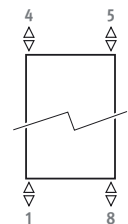

Other colours: see colour chart.

CONNECTION

Code:

1° number = flow

2° number = return

Standard connection:

Code 18, reversible 18 or 81

Other connections (no surcharge)