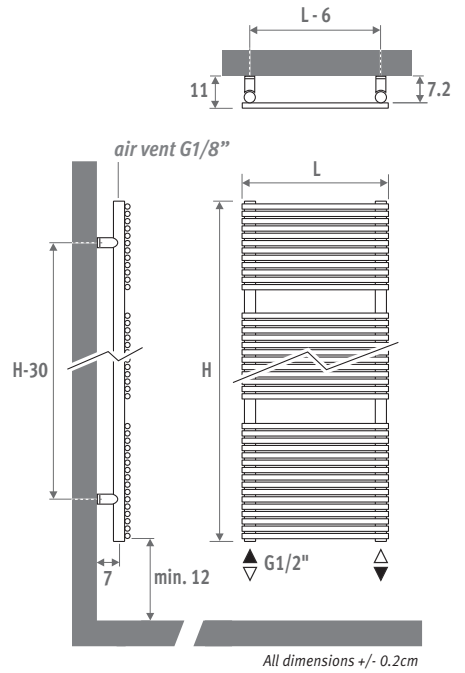

EN442 output at 20°C room temperature

EN 442

DIMENSIONS (in cm)

All dimensions +/- 0.2cm

DELIVERY

- connection 18/81 below
- wall fixing
- chrome-plated air vent and drain plug G1/2\"

COLOURS

Aristocrat