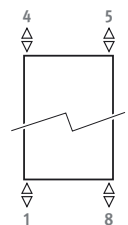

CONNECTION

Code:

1° number = flow

2° number = return

Standard connection:

Code 18, reversible 18 or 81

Other connections (no surcharge):

- top connection:
  - enter code 45 or 54. Insert pipe included. Has to be mounted in the return.
  - Always mount an air vent on the central heating pipework.
- side connection:
  - enter code 41 or 58.
- single point connection: see chapter "Connection set & Valves" - set 81 or 82.
  - Not possible with a radiator on feet.
- electric heating element and mixed application: see "Parts & Options"