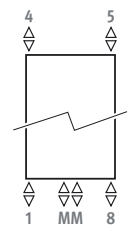

DIMENSIONS (in cm)

BASIC

DELIVERY

- central connection MM underneath and 18/81 below
- wall fixing
- chrome-plated air vent and 3 drain plugs G1/2"

COLOURS

Environmentally friendly, scratch-resistant, high UV resistant powder coating.

Sani Basic

Standard colours:

- traffic white RAL 9016 (233), smooth glossy finish
- sandblast grey (001), fine texture metallic

Other colours: see colour chart.

Sani Bow

Only available in traffic white RAL 9016 (233), smooth glossy finish.

CONNECTION

Code:

1° number = flow

2° number = return

Standard connection:

- central connection MM below or on top, flow left or right. Connection 18 or 81 is also possible.

- single point connection: see chapter "Connection set & Valves" - set 81 or 82.

Other connections (no surcharge):

When assigning a different connection code MM will still continue to exist.

- top connection: enter code 45 or 54. Insert pipe included. Has to be mounted in the return. Always mount an air vent on the central heating pipework.
- electric heating element and mixed application: see "Parts & Options"