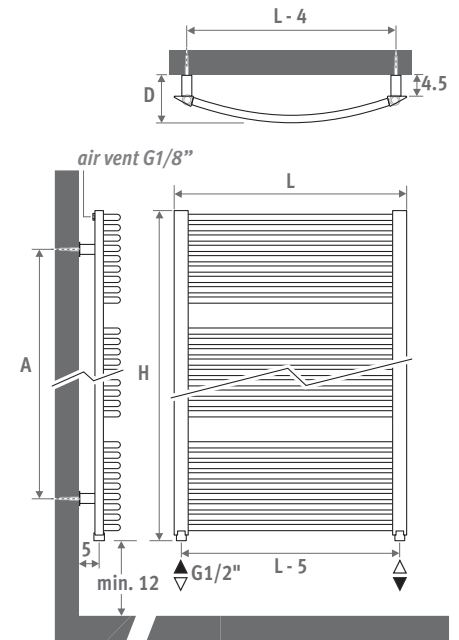

A SOFT WARMTH IN A DISTINCTIVE FORM!
 An organic gently curved design with the subtle simplicity of triangular collectors.

DIMENSIONS (in cm)

All dimensions +/- 0.2cm

L	D	H	A
050	10.3	089	67.0
065	10.6	122	101.1
080	10.7	153	131.5
095	11.0	181	137.0
		215	137.0