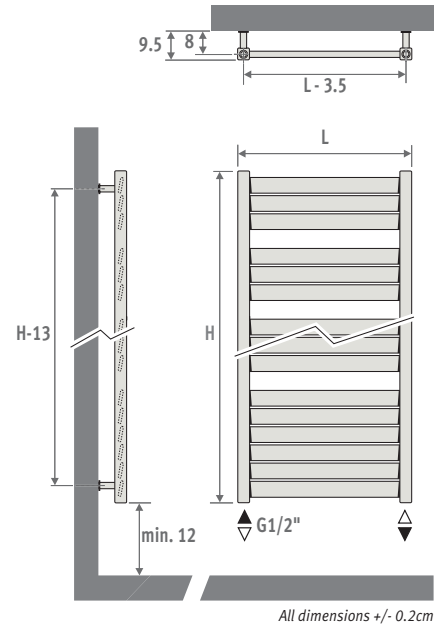

DIMENSIONS (in cm)

DELIVERY

- connection 18/81 below
- wall fixing
- chrome-plated air vent and drain plug G1/2"

COLOURS

Environmentally friendly, scratch-resistant, high UV resistant powder coating.

Standard colours:

- traffic white RAL 9016 (233), smooth glossy finish
- sandblast grey (001), fine texture metallic

Other colours: see colour chart.

CONNECTION

Code:

1° number = flow

2° number = return

Standard connection:

Code 18, reversible 18 or 81

Other connections (no surcharge):

- top connection:
  - enter code 45 or 54. Insert pipe included. Has to be mounted in the return.
  - Always mount an air vent on the central heating pipework.
- side connection:
  - enter code 41 or 58.
- single point connection: see chapter "Connection set & Valves" - set 81 or 82.
  - Not possible with a radiator on feet.
- electric heating element and mixed application: see "Parts & Options"