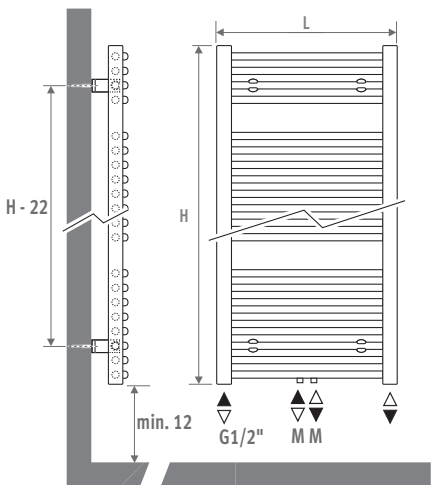

CONNECTION

Code:

1° number = flow

2° number = return

Standard connection:

- central connection MM below or on top, flow left or right. Connection 18 or 81 is also possible.

- single point connection: see chapter "Connection set & Valves" - set 81 or 82.

Other connections (no surcharge):

When assigning a different connection code MM will still continue to exist.

- top connection: enter code 45 or 54. Insert pipe included. Has to be mounted in the return. Always mount an air vent on the central heating pipework.
- electric heating element and mixed application: see "Parts & Options"

SANI BASIC & SANI BOW

BOW

L	X	Y	Z
050	25.0	5.2 > 6.4	8.6 > 9.6
060	22.0	5.4 > 6.4	9.3 > 10.3
075	18.5	9.3 > 10.3	10.5 > 11.5

CONNECTION SETS

Example showing connection set to the wall with a Deco-Pro valve