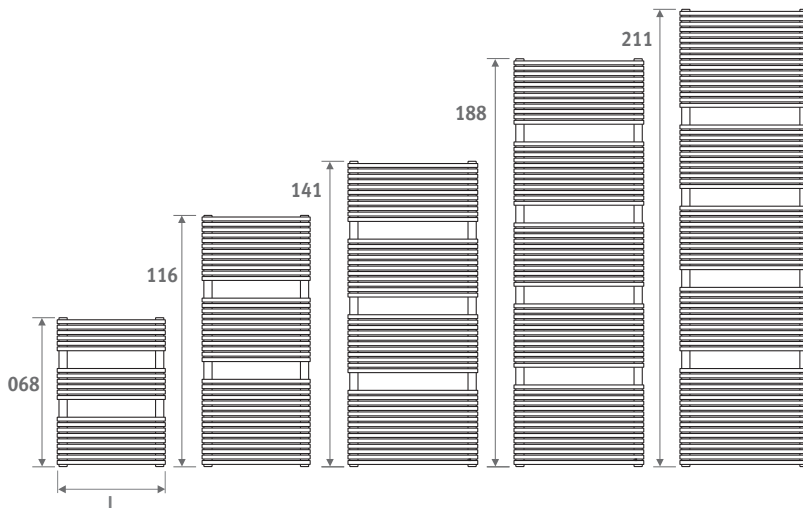

CONNECTION SETS

Example showing connection set to the wall

Jaga Deco Double angled

TRV head and sleeve couplings included.

set 35	CHROME	£
	CODE.JH2.DW.1...	205.40
	CODE.JH2.DC.1...	216.80
enter sleeve coupling code		
	Precision metal tube 15/1	115
	Precision metal tube 16/1	116
	Precision metal tube 18/1	118
	RPE/ALU tube 16/2	316
	RPE/ALU tube 18/2	318

Other connection sets and sleeve couplings

See chapter "Connection sets and valves" for all connection options and technical information.

NAUTICA

LACQUERED

code	height	length	colour conn.	
NAUW.	068	050.	XXX	/18
enter colour code ____				
	Watts 75/65	Watts 55/45	£ st. colour	£ other
L H 068				
050	404	217	370.40	426.00
060	---	---	---	---
080	---	---	---	---
L H 116				
050	723	382	421.70	484.90
060	843	444	438.70	504.40
080	---	---	---	---
L H 141				
050	850	447	529.10	608.50
060	991	523	557.70	641.30
080	---	---	---	---
L H 188				
050	1104	576	664.10	763.70
060	1315	693	691.20	795.00
080	---	---	---	---
L H 211				
050	---	---	---	---
060	1468	774	724.00	832.70
080	1887	994	775.20	891.60

ARISTOCRAT

POLISHED STAINLESS STEEL GLOSSY

code	colour	conn.	
ARIW...	010	/18	
enter colour code ____			
	Watts 75/65	Watts 55/45	£
H 068			
	267	144	747.70
	---	---	---
	---	---	---
H 116			
	490	256	904.20
	---	---	---
	---	---	---
H 141			
	---	---	---
	702	361	1118.30
	---	---	---
H 188			
	---	---	---
	927	486	1529.10
	---	---	---
H 211			
	---	---	---
	1029	537	1563.30
	1371	724	1628.70

BRUSHED STAINLESS STEEL MATT

code	colour	conn.	
ARIW...	011	/18	
enter colour code ____			
	Watts 75/65	Watts 55/45	£
H 068			
	318	168	747.70
	---	---	---
	---	---	---
H 116			
	553	289	904.20
	---	---	---
	---	---	---
H 141			
	---	---	---
	734	377	1118.30
	---	---	---
H 188			
	---	---	---
	1009	532	1529.10
	---	---	---
H 211			
	---	---	---
	1094	580	1563.30
	1500	782	1628.70

EN442 output at 20°C room temperature

EN 442