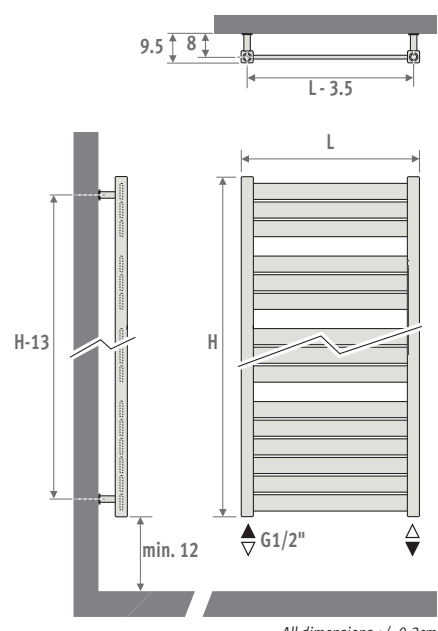

EN442 output at 20°C room temperature

ARISTOCRAT BRUSHED STAINLESS STEEL MATT

NAUTICA LACQUERED

EN 442

DIMENSIONS (in cm)

All dimensions +/- 0.2cm

DELIVERY

- connection 18/81 below
- wall fixing
- chrome-plated air vent and drain plug G1/2"