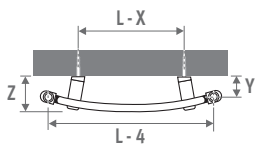

SANI BASIC & SANI BOW

BOW

L	X	Y	Z
050	25.0	5.2 > 6.4	8.6 > 9.6
060	22.0	5.4 > 6.4	9.3 > 10.3
075	18.5	9.3 > 10.3	10.5 > 11.5

CONNECTION SETS

Example showing connection set to the wall with a Deco-Pro valve

TRV head and sleeve couplings included.

set 48

BRUSHED STAINLESS STEEL £

CODE.PW3.PS.1... **258.90**

set 41

CHROME £

CODE.PW3.DW.1... **162.70**

CODE.PW3.DC.1... **174.10**

enter sleeve coupling code

- Precision metal tube 15/1 **115**
- Precision metal tube 16/1 **116**
- Precision metal tube 18/1 **118**
- RPE/ALU tube 16/2 **316**
- RPE/ALU tube 18/2 **318**

Other connection sets and sleeve couplings

See chapter "Connection sets and valves" for all connection options and technical information.

BASIC

code height length colour conn.
SBAW . 094 050 . XXX /MM
enter colour code

	Watts 75/65	Watts 55/45	£ st. colour	£ other
L H 094				
050	427	224	226.30	260.20
060	505	265	238.30	274.00
075	620	326	247.30	284.40
L H 132				
050	605	317	277.10	318.70
060	706	370	291.40	335.10
075	865	455	308.80	355.20
L H 170				
050	775	405	328.20	377.40
060	906	476	344.70	396.40
075	1107	583	370.20	425.70
L H 198				
050	---	---	---	---
060	1081	567	386.90	444.80
075	1317	694	419.00	481.80

BOW

code height length colour conn.
SBOW . 094 050 . 233 /MM

	Watts 75/65	Watts 55/45	£
L H 094			
050	444	237	241.90
060	528	283	255.00
075	656	351	264.70
L H 132			
050	618	329	296.60
060	732	391	312.10
075	911	488	330.40
L H 170			
050	788	419	351.00
060	938	500	368.80
075	1159	622	396.10
L H 198			
050	---	---	---
060	1122	597	414.00
075	1373	738	448.40

EN442 output at 20°C room temperature