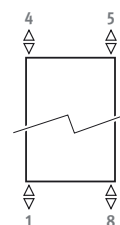

Other colours: see colour chart.

CONNECTION

Code:

1° number = flow

2° number = return

Standard connection:

Code 18, reversible 18 or 81

Other connections (no surcharge):