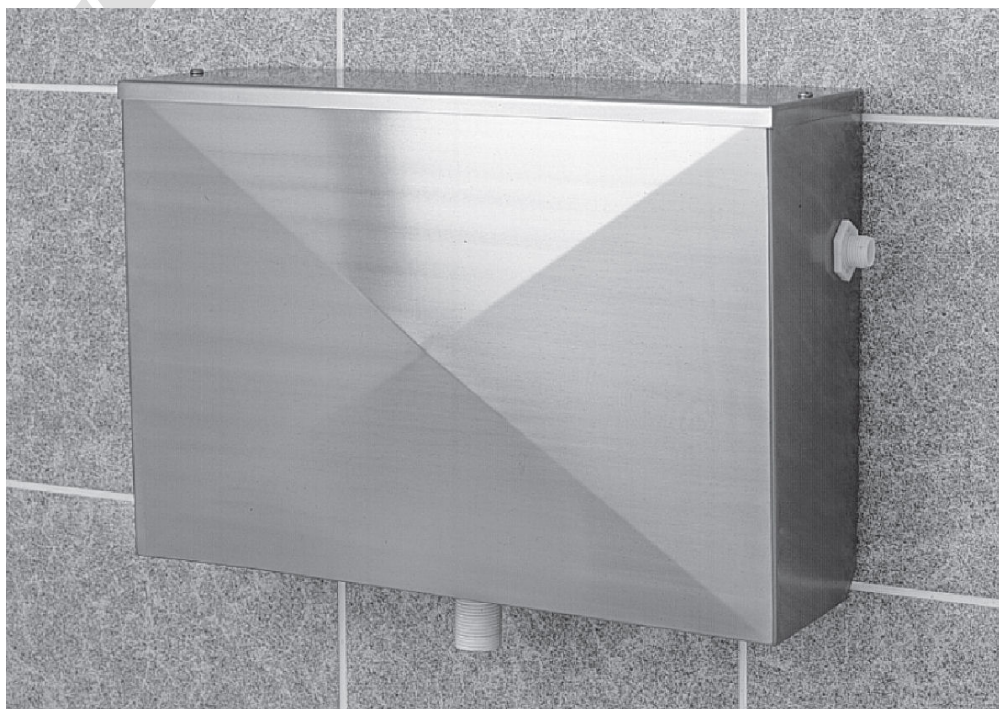

**Special Features**

- ▲ VANDAL RESISTANT DESIGN
- ▲ COMPLETE WITH LID AND AUTOMATIC FLUSHING MECHANISM
- ▲ 4.5, 9.0 AND 13.65 LITRE CAPACITIES

**Description**

The automatic stainless steel cistern is suitable for flushing all urinals and is designed for exposed surface mounted installations. Available in three capacities, each cistern is supplied with a lid, petcock and automatic flushing syphon.

**Construction**

The cistern is manufactured in one piece without joints or crevices from 304 grade stainless steel, with all exposed surfaces polished to a satin finish

Available in 4.5 litre, 9.0 litre and 13.65 litre capacities, each cistern is complete with a removable lid held in position by security type screws.