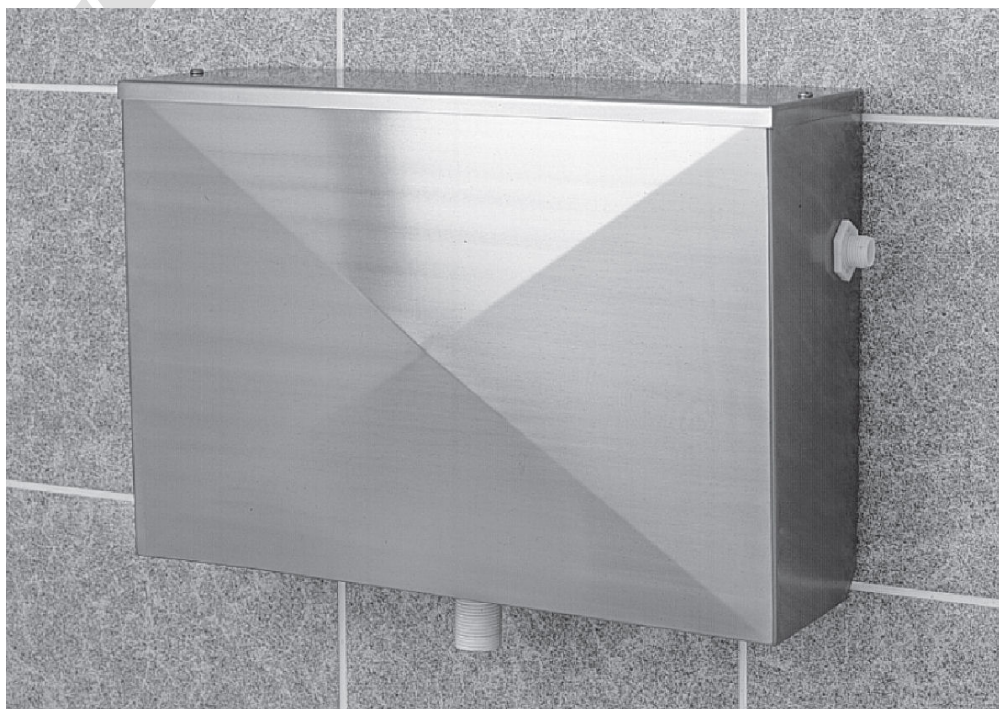

Special Features

- ▲ VANDAL RESISTANT DESIGN
- ▲ COMPLETE WITH LID AND AUTOMATIC FLUSHING MECHANISM
- ▲ 4.5, 9.0 AND 13.65 LITRE CAPACITIES

Description

The automatic stainless steel cistern is suitable for flushing all urinals and is designed for exposed surface mounted installations. Available in three capacities, each cistern is supplied with a lid, petcock and automatic flushing syphon.

Construction

The cistern is manufactured in one piece without joints or crevices from 304 grade stainless steel, with all exposed surfaces polished to a satin finish

Available in 4.5 litre, 9.0 litre and 13.65 litre capacities, each cistern is complete with a removable lid held in position by security type screws.