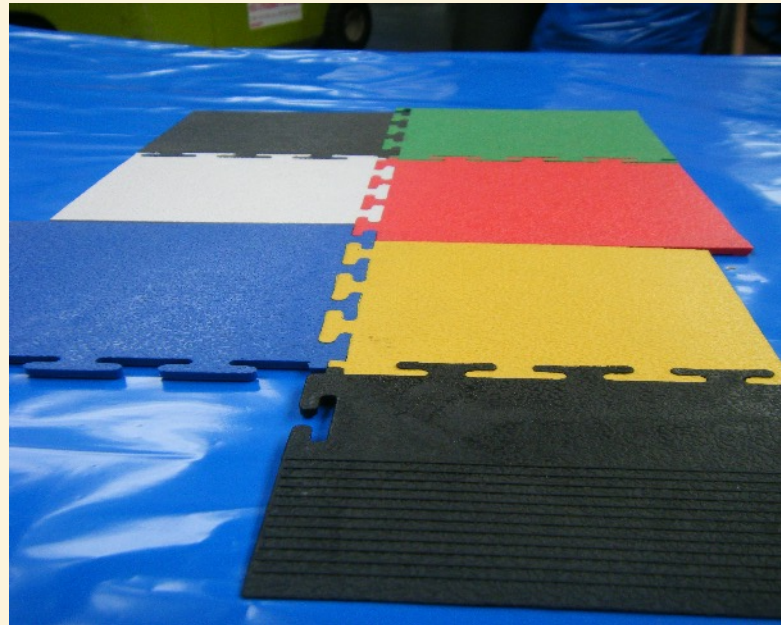

Manufactured from a high quality soft feel PVC.

The popular bark pattern being ideal for traffic from any direction.

The tight fitting 'T' bar edge pattern limits any movement when connected so eliminating the need for adhesion.

Very good cold to floor insulation hard wearing and durable.

Excellent for covering a worn floor area, quick and easy fit requiring no special skills or tools.

A sharp fixed blade knife and straight edge will trim the product as required.

Dimishing edges available to eliminate trip hazards.

Colours:

Black/Red/Green/Grey/Blue/ White

| | |
|----------------------------------|-----------------|
| Thickness:mm | 7 |
| Weight/Tile (Kg- Approx): | 2.1 |
| Tile size (500mm x500mm): | EX STOCK |

MD534 Bark Pattern Tile Performance.

Light weight.

Robust precision 'T' connection cut.

Durable and resilient.

Multi-directional anti-slip properties.

Colour Fastness

To sunlight, general cleaning and remedial treatment.