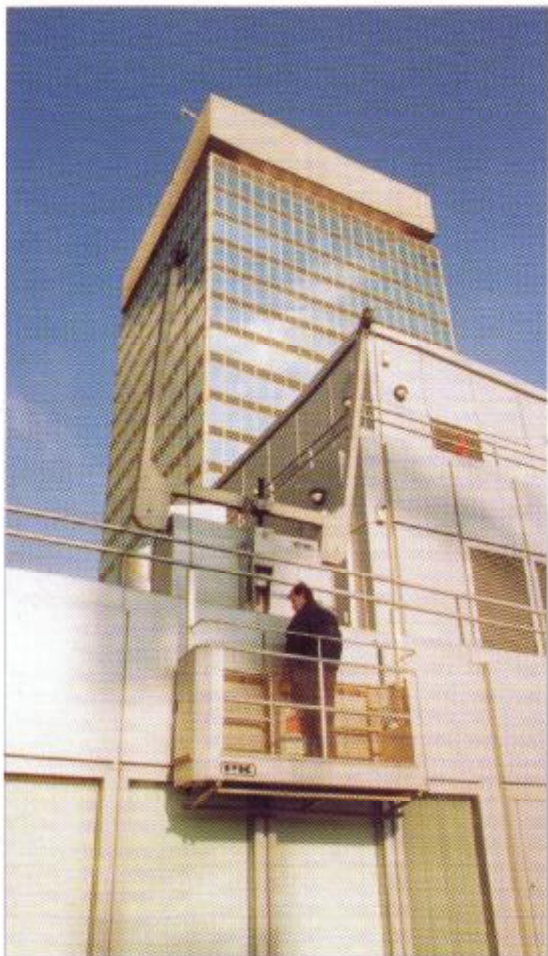

### Fully Power Operated Cradle Systems

We offer the full range of **PK** power operated cradle systems. Every machine, from the smallest units operating in restricted passages to machines reaching 20 meters or more, is custom designed for the particular installation. Special features such as an independent materials hoist for glazing replacement can be incorporated.

### Safety Systems and Walkways

Power Access Systems is an approved installer of **Latchways** safety wire systems and also installs fixed safety harness anchors, ladders and walkways.