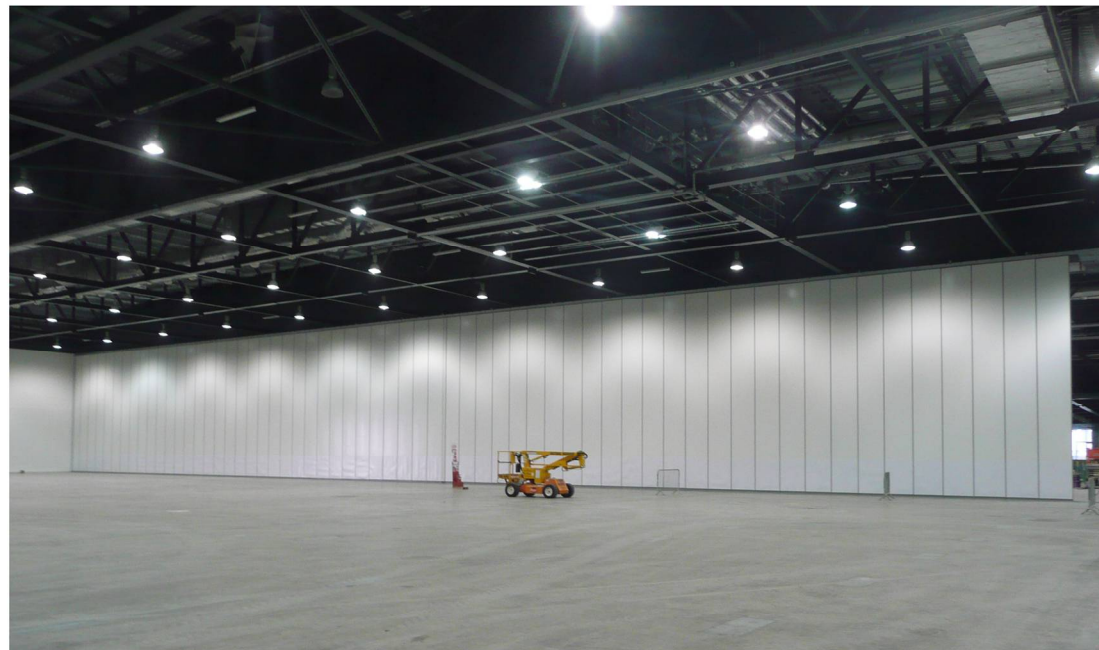

"It takes intense planning, specifying, capability and preparation to manage a project of this size," said Julian Sargent, Style's Group Managing Director, "and we were immensely proud to achieve such a vast installation."

Working in close partnership with architects Grimshaws and main contractors Sir Robert McAlpine, Style not only had to overcome the sheer height and size of this installation, there was also the need to develop a configuration that would allow as much flexibility as possible in room layout.

One challenge being that ExCeL needed the ability to reconfigure the sizes of the male and female toilets based upon the type of event taking place; certain events attracting more women and others more men.

The installed solution offering a system of 21 no sets of specially designed, single secret panels that easily slide back within the wall giving ExCeL the freedom to configure different sized toilet areas into 25%, 50% or 75% of the total.

"Everyone associated with this project was absolutely thrilled with the final outcome", said Julian Sargent, "particularly as it was a project of such monumental proportions that was completed on time, within budget and to ExCeL's immense satisfaction."

www.style-partitions.co.uk