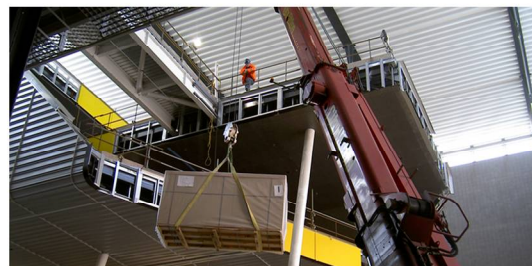

"It takes intense planning, specifying, capability and preparation to manage a project of this size," said Julian Sargent, Style's Group Managing Director, "and we were immensely proud to achieve such a vast installation."

Working in close partnership with architects Grimshaws and main contractors Sir Robert McAlpine, Style not only had to overcome the sheer height and size of this installation, there was also the need to develop a configuration that would allow as much flexibility as possible in room layout.

One challenge being that ExCeL needed the ability to reconfigure the sizes of the male and female toilets based upon the type of event taking place; certain events attracting more women and others more men.

The installed solution offering a system of 21 no sets of specially designed, single secret panels that easily slide back within the wall giving ExCeL the freedom to configure different sized toilet areas into 25%, 50% or 75% of the total.

"Everyone associated with this project was absolutely thrilled with the final outcome", said Julian Sargent, "particularly as it was a project of such monumental proportions that was completed on time, within budget and to ExCeL's immense satisfaction."

www.style-partitions.co.uk