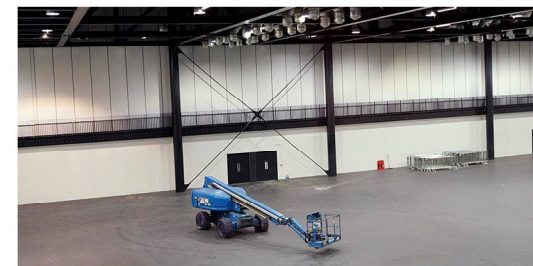

"It takes intense planning, specifying, capability and preparation to manage a project of this size," said Julian Sargent, Style's Group Managing Director, "and we were immensely proud to achieve such a vast installation."

Working in close partnership with architects Grimshaws and main contractors Sir Robert McAlpine, Style not only had to overcome the sheer height and size of this installation, there was also the need to develop a configuration that would allow as much flexibility as possible in room layout.

One challenge being that ExCeL needed the ability to reconfigure the sizes of the male and female toilets based upon the type of event taking place; certain events attracting more women and others more men.

The installed solution offering a system of 21 no sets of specially designed, single secret panels that easily slide back within the wall giving ExCeL the freedom to configure different sized toilet areas into 25%, 50% or 75% of the total.

"Everyone associated with this project was absolutely thrilled with the final outcome", said Julian Sargent, "particularly as it was a project of such monumental proportions that was completed on time, within budget and to ExCeL's immense satisfaction."

www.style-partitions.co.uk