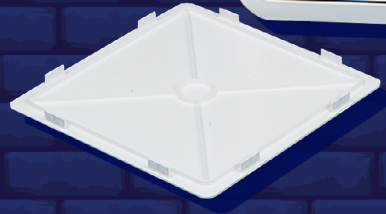

ACCESS PRODUCTS

Plastic, metal and fire rated access panels