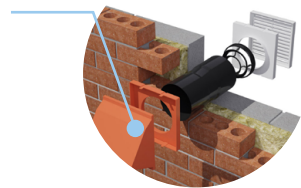

AERO CORE ANTI-DRAUGHT VENTILATORS

Combination ventilator sets for background venting and heat producing appliances. Aesthetically pleasing and simple to install system that is ideal for refurbishment, remedial work, and new build projects. Compliant with Building Regulation Approved Documents F and J (2010 editions).