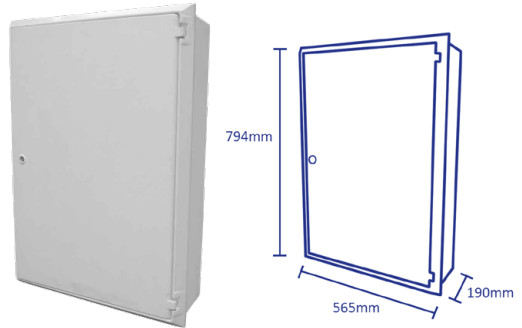

3 PHASE ELECTRIC METER BOXES

RECESSED

SURFACE MOUNTED

USE

Designed to house 3 phase electric meters. Supplied fully assembled with door fitted. 3 Phase Electric Meter Boxes are available in pack quantities only. Order as each.