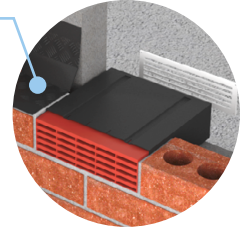

CAVITY SLEEVES

Tough, flexible cavity sleeves and baffle and extension accessories, to provide ventilation through external walls to the building interior. Designed for use in conjunction with **Timloc Airbricks (1201AB)**.

Range presents solutions to suit single (9" x 3"), double (9" x 6") and triple (9" x 9") interlocked and stacked airbricks.

Product Code	Description	To Suit	Pack Quantity
1202/1	9 x 3 cavity sleeve	1 airbrick	20
1202/2	9 x 6 cavity sleeve	2 airbricks stacked	1
1237	9 x 3 telescopic extension	+ 90mm	1
1236	9 x 6 telescopic extension	+ 90mm	1
1238	9 x 3 baffle	1 airbrick	1