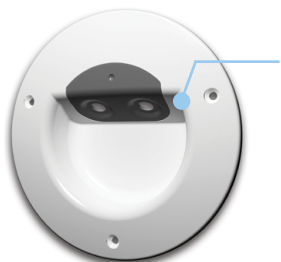

RAD-SEAL 15

Face-fix radiator pipe guide and seal for 10mm pipework.

Product Code	Height	Width	Depth	Box Qty	Lead Time
2222	140mm	126mm	23.5mm	20	Next Working Day

RAD-SEAL RECESSED

Recessed radiator pipe guide and seal for 10mm pipework.

Product Code	Diameter	Box Quantity	Lead Time
1115	140mm	10	Next Working Day

PRODUCT
VIDEO

AVAILABLE