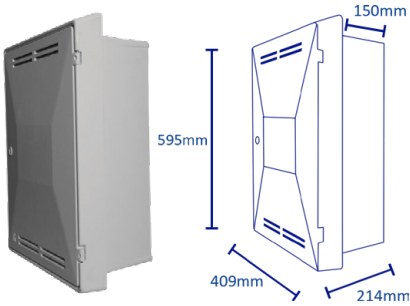

GAS METER BOXES

RECESSED