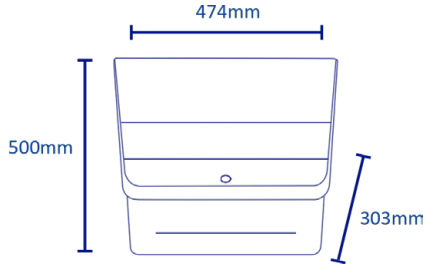

SMART GAS METER BOXES

UNIVERSAL SMART