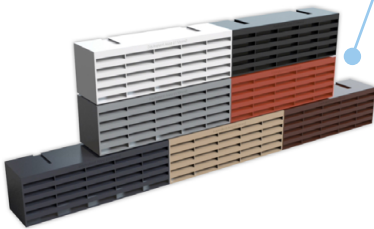

AIRBRICKS

For use with cavity sleeves and telescopic underfloor vents. Equivalent area marking to the front face is compliant with BS EN 13141-1:2004.

Stepped front grille designed to provide an unobstructed airflow and prevent the ingress of wind driven rain. Integral clips enable multiple airbricks to be stacked together to form 9x6 and 9x9 sizes.

Product Code	Description	Colour	Equivalent Area	Pack Quantity
1201ABBB	Airbrick	Blue Black	6170mm²	20
1201ABBL	Airbrick	Black	6170mm²	20
1201ABBR	Airbrick	Brown	6170mm²	20
1201ABBU	Airbrick	Buff	6170mm²	20
1201ABGR	Airbrick	Grey	6170mm²	20
1201ABTE	Airbrick	Terracotta	6170mm²	20
1201ABWH	Airbrick	White	6170mm²	20