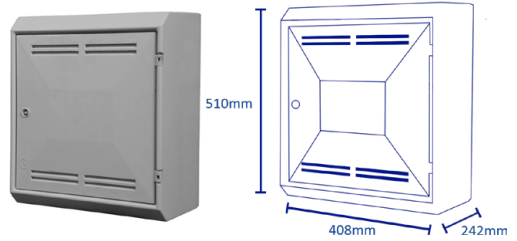

GAS METER BOXES

RECESSED

SURFACE MOUNTED

USE

Designed to house UK standard domestic gas meters. Supplied fully assembled with door fitted. Replacement doors available for both options: Recessed - 30014* Surface Mounted - 30016*
*Pin hinge fitting only. Not suitable for butt hinge type.