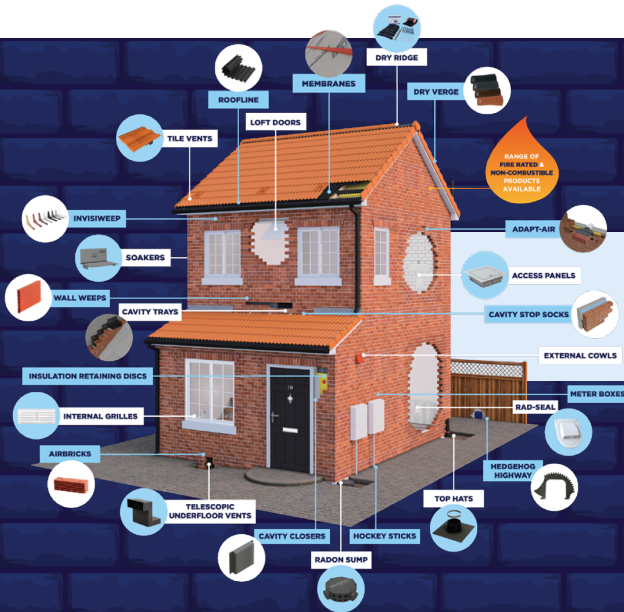

Meter Boxes

Timloc Code	Description	Colour	Pack Qty	Lead Time	Page
30011	Electric meter box - Recessed	White	1	Next Working Day	16
30012	Electric meter box - Surface Mounted	White	1	Next Working Day	16
30008	Replacement door for 30011 & 30012	White	1	Next Working Day	16
30002	Electric meter box 3 phase recessed	White	4	Next Working Day	17
30003	Electric meter box 3 phase surface mounted	White	2	Next Working Day	17
30013	Gas meter box - Recessed	White	1	Next Working Day	18
30014	Replacement door for 30013	White	1	Next Working Day	18
30015	Gas meter box - Surface Mounted	White	1	Next Working Day	18
30016	Replacement door for 30015	White	1	Next Working Day	18
30017	Universal Smart gas meter box	White	1	Next Working Day	19
30018	Replacement door for 30017	White	1	Next Working Day	19
31001	Internal hockey stick	White	1	Next Working Day	20
31002	Surface mounted hockey stick	White	1	Next Working Day	20
30022	Gas meter box repair kit	White	1	Next Working Day	20
30027	Electric meter box repair kit	White	1	Next Working Day	20

EVERYTHING
UNDER ONE ROOF

SCAN THE QR CODE
TO DISCOVER THE FULL
PRODUCT RANGE