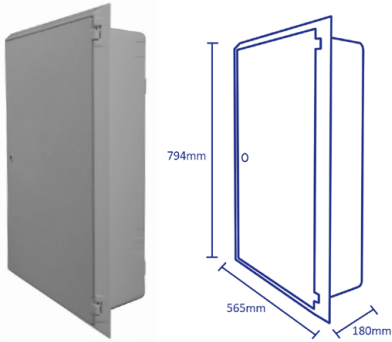

3 PHASE ELECTRIC METER BOXES

RECESSED

SURFACE MOUNTED

USE

Designed to house 3 phase electric meters. Supplied fully assembled with door fitted. 3 Phase Electric Meter Boxes are available in pack quantities only. Order as each.