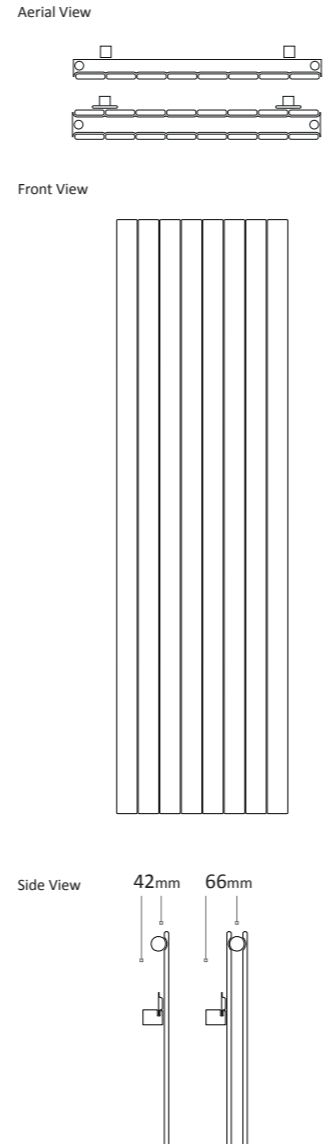

Novar Vertical

5 Year Warranty

- Output tested to EN442
- All products CE Approved
- Central Heating Only

Available Colours

White   Anthracite   Matt Black

Please ensure your selected colour number and name is included on your order. E.g. for an 1800 x 296mm Towel Rail Matt Black quote the code NOV180029MB.