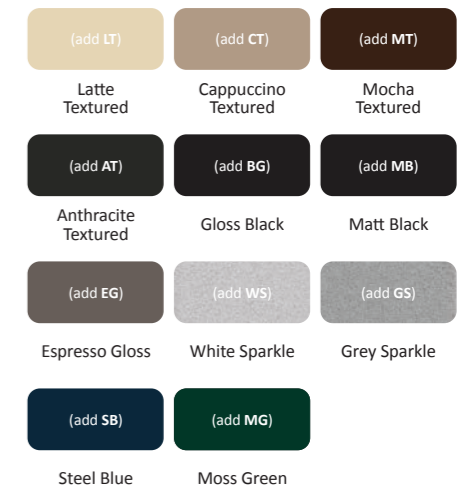

- Square towel warmer
- Equally spaced cross bars
- Available in a chrome, white or colour finish
- Available in multiple sizes

Available Colours

Matching Coloured Valves (Pairs)

MDL15AN	Angled 1/2" x 15mm	£67.99
MDL15ST	Straight 1/2" x 15mm	£67.99