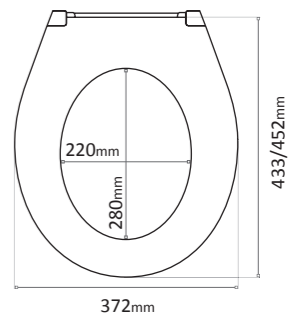

Pico
White Toilet Seat

548404 £32.99

- Duroplast