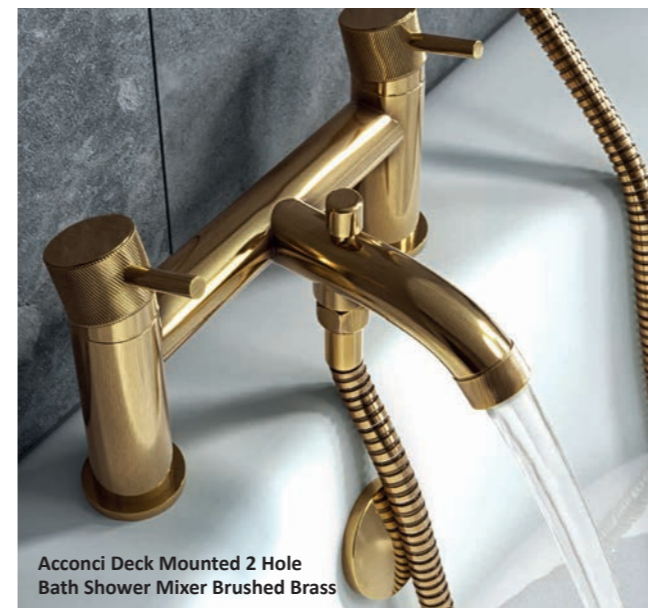

Acconci Mono Basin Mixer Black

Acconci Deck Mounted 2 Hole Bath Shower Mixer Brushed Brass