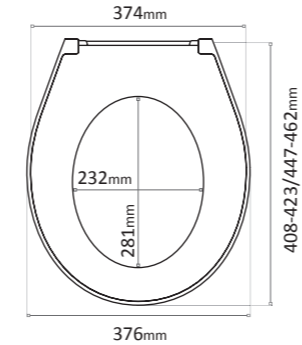

Lascari
White Toilet Seat

547195 £66.99

- Soft Close®
- Take Off®
- SolidFix®
- Top Fix
- ExCenter
- Duroplast