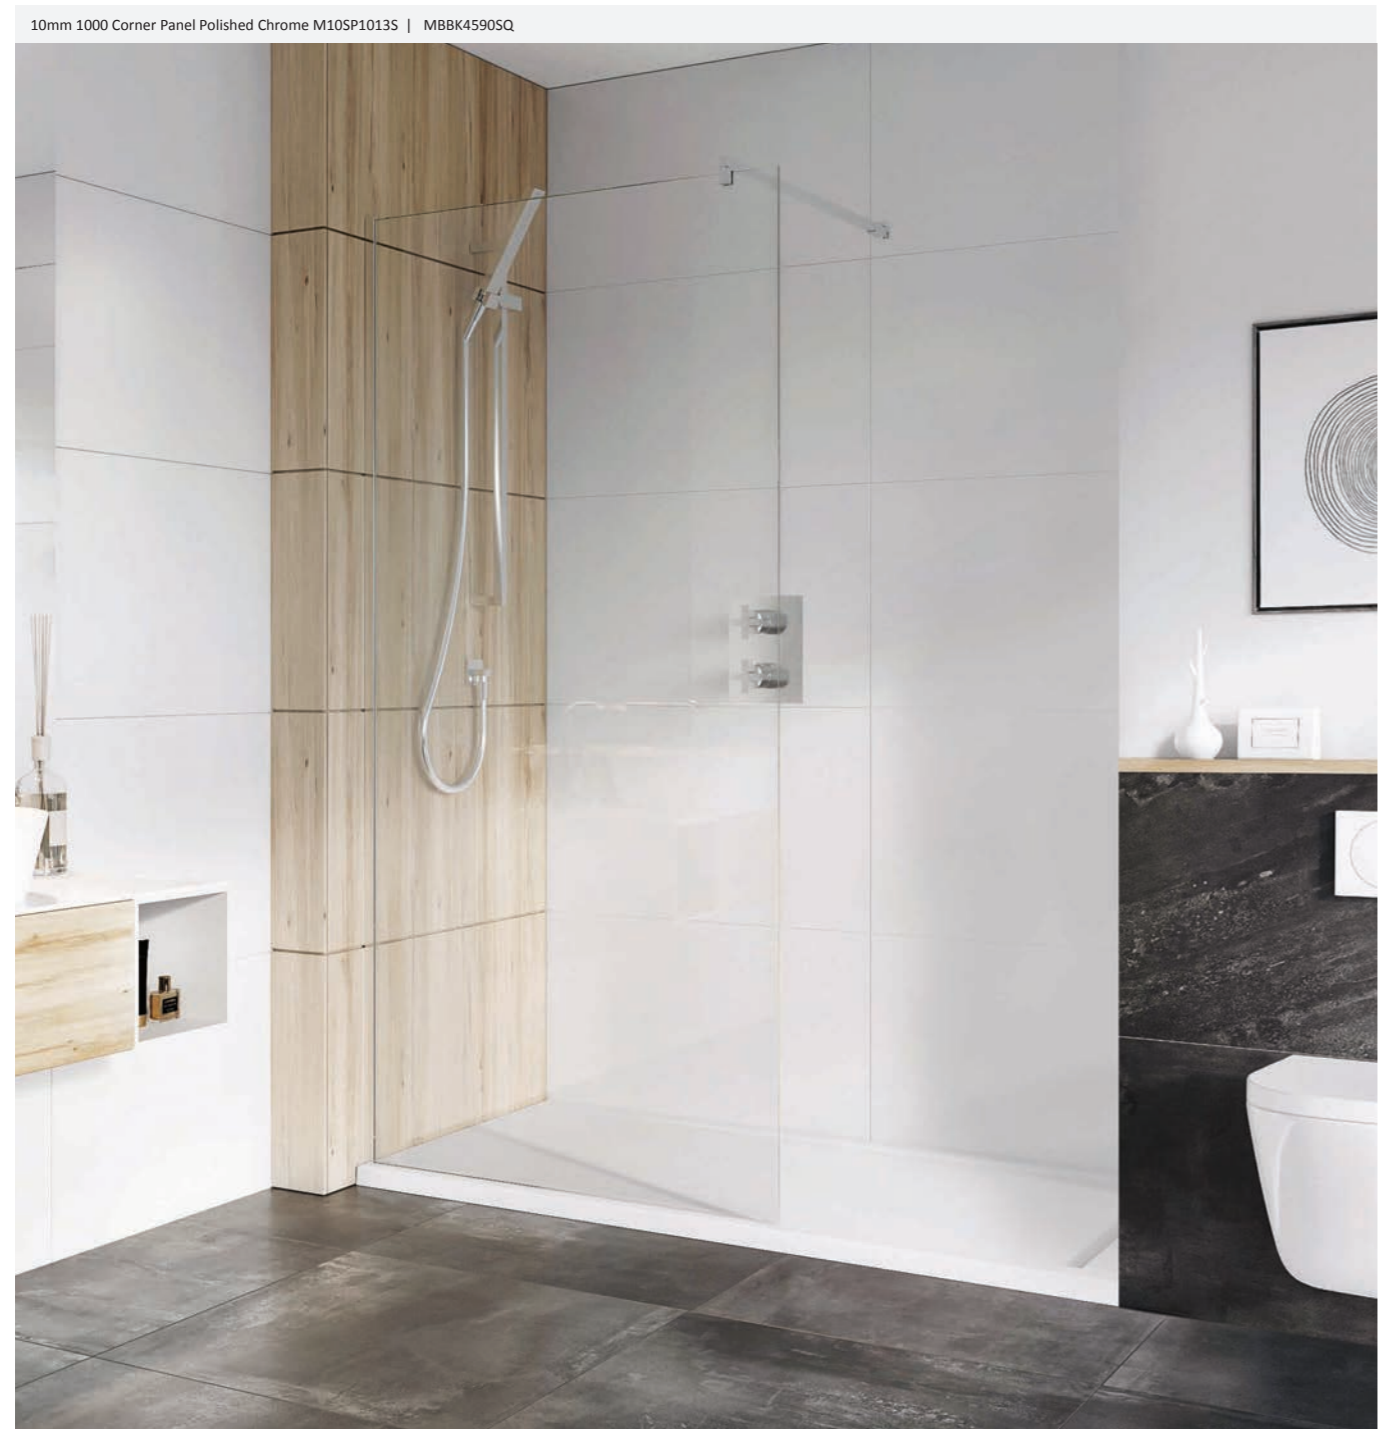

Wetroom Panel with Clear Glass

This extensive range of Wetroom Panel sizes and options offers you flexibility to create the perfect showering space. With various configurations available, a choice of either Polished Chrome, Black, Gun Metal, Brushed Brass or Brushed Nickel frame with round or square bracing, we have everything covered to tailor to your own style. To create your bespoke wetroom firstly select the size of panel you require in either 8mm or 10mm glass thickness; select your colour; select your configuration; select between a fixed or pivoting deflector panel if required; and finally select your desired bracing bars.

- Height: 2000mm • Thickness: 8mm or 10mm • Reversible for right or left hand fixing
- Choice of colour finishes available in selected sizes: Black, Polished Chrome, Gun Metal, Brushed Brass or Brushed Nickel.

(add S to codes) (add B to codes) (add BR to codes) (add N to codes) (add GM to codes)
Polished Chrome   Black   Brushed Brass   Brushed Nickel   Gun Metal

8mm Wetroom

Description	Size mm	Code	Silver	Black	Brushed Brass	Brushed Nickel	Gun Metal	
Corner Panel (includes wall fixing kit allowing +/- 7.5mm of vertical adjustment)								
400 Corner Panel	365	M8SP413	•	•				£201.99
500 Corner Panel	465	M8SP513	•	•				£210.99
600 Corner Panel	565	M8SP613	•	•	•	•	•	£220.99
700 Corner Panel	665	M8SP713	•	•	•	•	•	£229.99
760 Corner Panel	725	M8SP7613	•	•	•	•	•	£235.99
800 Corner Panel	765	M8SP813	•	•	•	•	•	£238.99
900 Corner Panel	865	M8SP913	•	•	•	•	•	£247.99
1000 Corner Panel	965	M8SP1013	•	•	•	•	•	£259.99
1100 Corner Panel	1065	M8SP1113	•	•	•	•	•	£276.99
1200 Corner Panel	1165	M8SP1213	•	•	•	•	•	£293.99
1400 Corner Panel	1365	M8SP1413	•	•	•	•	•	£311.99
Deflector Panel (includes fixed or pivoting corner fixing kit)								
200 Fixed Deflector Panel	226	M8SPL213	•	•				£149.99
200 Pivoting Deflector Panel	243	M8SPM213	•	•				£192.99
300 Pivoting Deflector Panel	343	M8SPM313	•	•	•	•	•	£197.99
400 Pivoting Deflector Panel	443	M8SPM413	•	•				£203.99

10mm Wetroom

Description	Size mm	Code	Silver	Black	Brushed Brass	Brushed Nickel	Gun Metal	
Corner Panel (includes wall fixing kit allowing +/- 7.5mm of vertical adjustment)								
400 Corner Panel	350	M10SP413	•	•				£218.99
500 Corner Panel	450	M10SP513	•	•				£236.99
600 Corner Panel	550	M10SP613	•	•	•	•	•	£262.99
700 Corner Panel	650	M10SP713	•	•	•	•	•	£275.99
760 Corner Panel	710	M10SP7613	•	•	•	•	•	£284.99
800 Corner Panel	750	M10SP813	•	•	•	•	•	£290.99
900 Corner Panel	850	M10SP913	•	•	•	•	•	£303.99
1000 Corner Panel	950	M10SP1013	•	•	•	•	•	£319.99
1100 Corner Panel	1050	M10SP1113	•	•	•	•	•	£340.99
1200 Corner Panel	1150	M10SP1213	•	•	•	•	•	£361.99
1400 Corner Panel	1350	M10SP1413	•	•	•	•	•	£383.99
Deflector Panel (includes fixed or pivoting corner fixing kit)								
200 Fixed Deflector Panel	226	M10SPL213	•	•				£185.99
200 Pivoting Deflector Panel	243	M10SPM213	•	•				£239.99
300 Pivoting Deflector Panel	343	M10SPM313	•	•	•	•	•	£246.99
400 Pivoting Deflector Panel	443	M10SPM413	•	•				£253.99

Wetroom Panel Configurations

This is a selection of configurations which can be created using either 8mm or 10mm Wetroom Panels including the variety of brace bars on offer.

Selected bracing options are available in Polished Chrome, Black, Brushed Brass, Brushed Nickel or Gun Metal finishes (See page 117 for bracing options).

Due to the nature of the product water integrity cannot be guaranteed – please consult your installer.