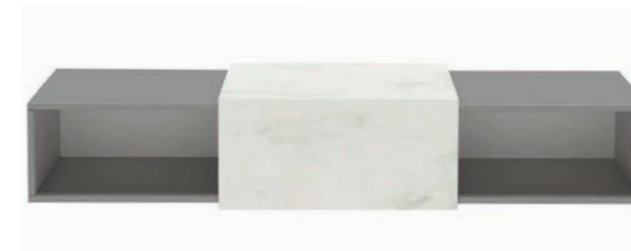

Option 3

1200 - 1400 Vanity Unit

£979.99

- Dust Grey With Black Marble
- Dust Grey With White Marble
- Sage Green With Black Marble
- Sage Green With White Marble

- **INV3BUBM-03**
- **INV3BUWM-03**
- **INV3BUBM-87**
- **INV3BUWM-87**

1200mm-1400mm Vanity Unit (X2 500mm Storage Boxes)
Storage Boxes (W)500mm x (H)255mm x (D)350mm
Countertop (W)600mm x (H)285mm x (D)365mm