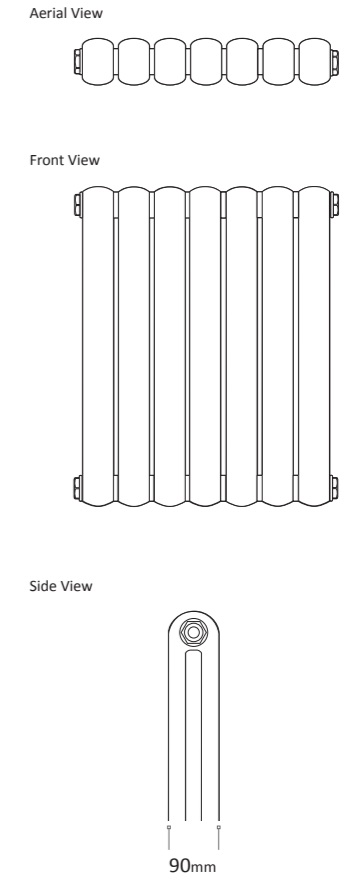

Isla

15 Year
Warranty

Contemporary Vertical and Horizontal

	Height mm	Width mm	Bars	Watts	BTU's		Height mm	Width mm	Bars	Watts	BTU's		
White							Anthracite						
MDLISLA001W	450	506	7	398	1358	£407.99	MDLISLA001A	450	506	7	398	1358	£407.99
MDLISLA002W	450	784	11	625	2132	£566.99	MDLISLA002A	450	784	11	625	2133	£566.99
MDLISLA003W	450	993	14	796	2716	£848.99	MDLISLA003A	450	993	14	796	2716	£848.99
MDLISLA004W	450	1202	17	966	3296	£989.99	MDLISLA004A	450	1202	17	966	3296	£989.99
MDLISLA005W	550	506	7	505	1723	£469.99	MDLISLA005A	550	506	7	505	1723	£469.99
MDLISLA006W	550	784	11	793	2705	£646.99	MDLISLA006A	550	784	11	793	2706	£646.99
MDLISLA007W	550	993	14	1009	3443	£918.99	MDLISLA007A	550	993	14	1009	3443	£918.99
MDLISLA008W	550	1202	17	1226	4183	£1139.99	MDLISLA008A	550	1202	17	1226	4183	£1139.99
MDLISLA009W	1800	230	3	922	3147	£467.99	MDLISLA009A	1800	230	3	922	3146	£467.99
MDLISLA010W	1800	370	5	1538	5245	£743.99	MDLISLA010A	1800	370	5	1538	5248	£743.99
MDLISLA011W	1800	510	7	2153	7344	£997.99	MDLISLA011A	1800	510	7	2153	7346	£997.99

Towel Bar	Length mm	Width mm	
MDLISLATB001 (Add A for anthracite, W for white or C for chrome)	200	60	£95.99
MDLISLATB002 (Add A for anthracite, W for white or C for chrome)	340	60	£95.99
MDLISLATB003 (Add A for anthracite, W for white or C for chrome)	480	60	£95.99

- Vertical radiator with a modern twist
- High heat output
- Available in multiple sizes
- Available in both white and anthracite