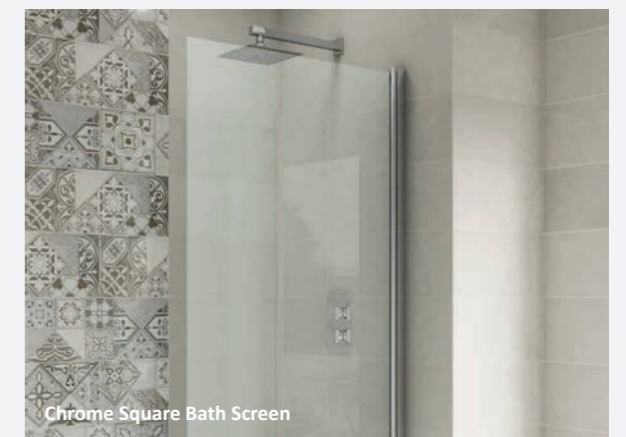

Chrome Square Bath Screen