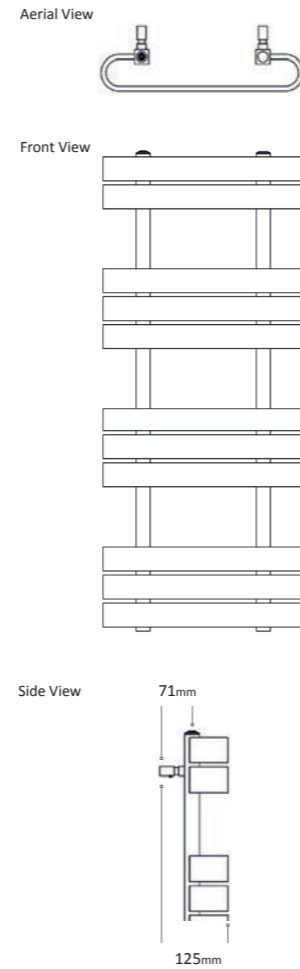

Electric Options
see page 310

15 Year
Warranty