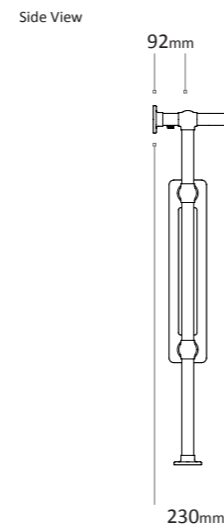

- A combination of towel warmer and radiator
- High quality steel
- Available in three sizes
- Available with a chrome frame and white inset radiator

Traditional

	Height mm	Width mm	Bars	Watts	BTU's	
Chrome with White Column						
MDLELAN001C	963	538	1	392	1338	£829.99
MDLELAN002C	963	673	1	554	1890	£984.99
MDLELAN003C	963	763	1	653	2228	£1157.99