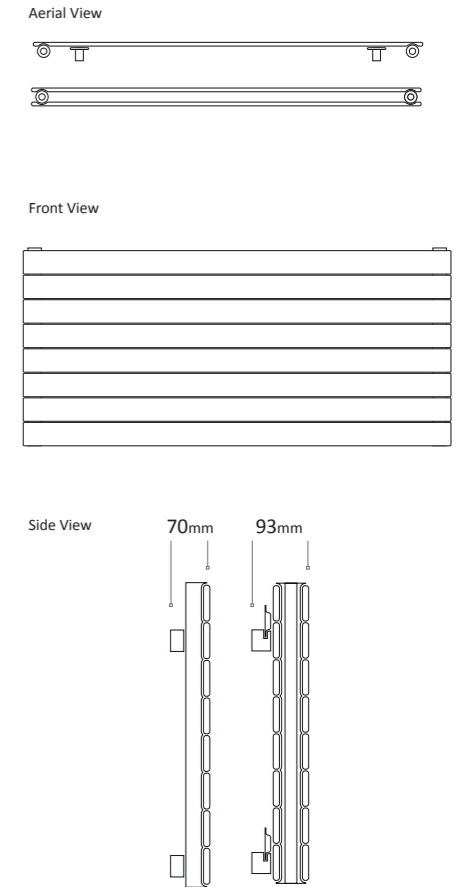

Novar Horizontal

5 Year Warranty

- Output tested to EN442
- All products CE Approved
- Central Heating Only

Straight

	Height mm	Width mm	Bars	Watts	BTU's	
Single						
NOH059080W	592	800	8	532	1815	£551.99
NOH059100W	592	1000	8	665	2269	£613.99
NOH059120W	592	1200	8	798	2723	£676.99
Double						
NOHD059060W	592	600	8	641	2187	£802.99
NOHD059080W	592	800	8	855	2917	£907.99
NOHD059100W	592	1000	8	1069	3647	£1015.99
NOHD059120W	592	1200	8	1283	4378	£1122.99

Available Colours

Straight

	Height mm	Width mm	Bars	Watts	BTU's	Colour	White
Single							
NOV180029	1800	296	4	568	1938	£684.99	£537.99
NOV180044	1800	444	6	852	2907	£914.99	£719.99
NOV180059	1800	592	8	1136	3876	£1143.99	£900.99
Double							
NOVD180029	1800	296	4	836	2852	£1122.99	£869.99
NOVD180044	1800	444	6	1254	4279	£1549.99	£1199.99
NOVD180059	1800	592	8	1672	5705	£1975.99	£1528.99

NOHDY1C

£187.99

NOHAG2C

£56.99

NOHDY1C

£187.99

NOHAG2C

£56.99