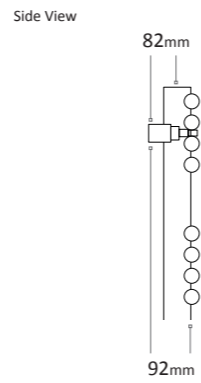

Kura

5 Year Warranty

- Outputs tested to EN442
- All products CE approved
- High quality materials and engineering
- Dual energy options

Available Colours

White   Titane   Anthracite

Matt Black

Please ensure your selected colour number and name is included on your order. E.g. for an 1161 x 496mm Towel Rail Matt Black quote the code KURL120050MB.

Outputs based on Delta t50. All prices include VAT.

Straight

	Height mm	Width mm	Bars	Watts	BTU's	Colour	White
Left Hand: White | Titane | Anthracite | Matt Black							
KURL120050	1161	496	23	547	1867	£528.99	£449.99
KURL120060	1161	596	23	628	2143	£563.99	£479.99
KURL170050	1681	496	34	778	2655	£635.99	£540.99
KURL170060	1681	596	34	894	3051	£687.99	£585.99
Right Hand: White | Titane | Anthracite | Matt Black							
KURR120050	1161	496	23	547	1867	£528.99	£449.99
KURR120060	1161	596	23	628	2143	£563.99	£479.99
KURR170050	1681	496	34	778	2655	£635.99	£540.99
KURR170060	1681	596	34	894	3051	£687.99	£585.99