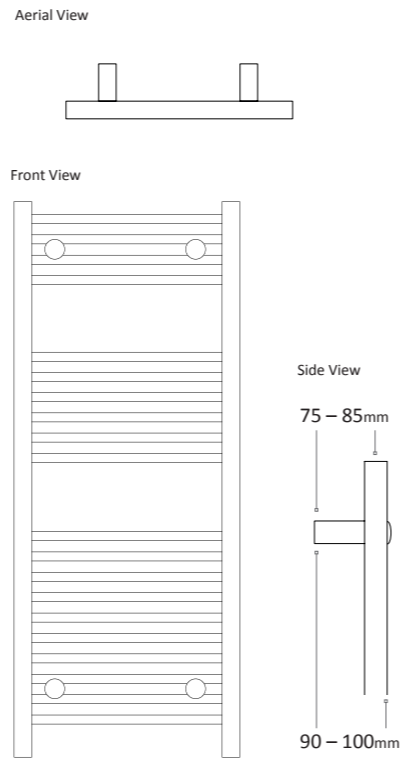

Saar

5 Year Warranty

- Outputs tested to EN442
- All products CE approved
- High quality materials and engineering
- Dual energy options

Available Colours

Straight

	Height mm	Width mm	Bars	Watts	BTU's	
Anthracite						
SAA080040AN	800	400	14	283	966	£134.99
SAA080050AN	800	500	14	338	1153	£141.99
SAA080060AN	800	600	14	394	1344	£151.99
SAA120040AN	1200	400	20	402	1372	£195.99
SAA120050AN	1200	500	20	480	1638	£201.99
SAA120060AN	1200	600	20	557	1900	£211.99
SAA160050AN	1600	500	26	644	2197	£288.99
SAA160060AN	1600	600	26	755	2576	£294.99
SAA180050AN	1800	500	30	735	2508	£319.99
SAA180060AN	1800	600	30	854	2914	£328.99
Matt Black						
SAA080040MB	800	400	14	283	966	£148.99
SAA080050MB	800	500	14	338	1153	£155.99
SAA080060MB	800	600	14	394	1344	£166.99
SAA120040MB	1200	400	20	402	1372	£215.99
SAA120050MB	1200	500	20	480	1638	£222.99

	Height mm	Width mm	Bars	Watts	BTU's	
Matt Black						
SAA120060MB	1200	600	20	557	1900	£232.99
SAA160050MB	1600	500	26	644	2197	£317.99
SAA160060MB	1600	600	26	755	2576	£303.99
SAA180050MB	1800	500	30	735	2508	£351.99
SAA180060MB	1800	600	30	854	2914	£362.99
White						
SAA080040WH	800	400	14	283	966	£136.99
SAA080050WH	800	500	14	338	1153	£143.99
SAA080060WH	800	600	14	394	1344	£154.99
SAA120040WH	1200	400	20	402	1372	£186.99
SAA120050WH	1200	500	20	480	1638	£192.99
SAA120060WH	1200	600	20	557	1900	£203.99
SAA160050WH	1600	500	26	644	2197	£264.99
SAA160060WH	1600	600	26	755	2576	£275.99
SAA180050WH	1800	500	30	735	2508	£290.99
SAA180060WH	1800	600	30	854	2914	£302.99

Outputs based on Delta t50. All prices include VAT.