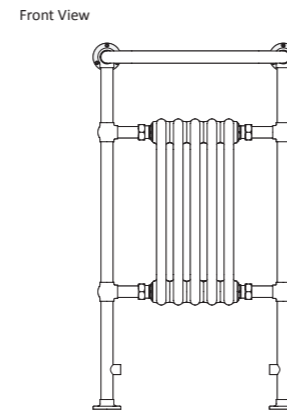

- A combination of towel warmer and radiator
- High quality steel
- Available in three sizes
- Available with a chrome frame and white inset radiator

Traditional

	Height mm	Width mm	Bars	Watts	BTU's	
Chrome with White Column						
MDLELAN001C	963	538	1	392	1338	£829.99
MDLELAN002C	963	673	1	554	1890	£984.99
MDLELAN003C	963	763	1	653	2228	£1157.99