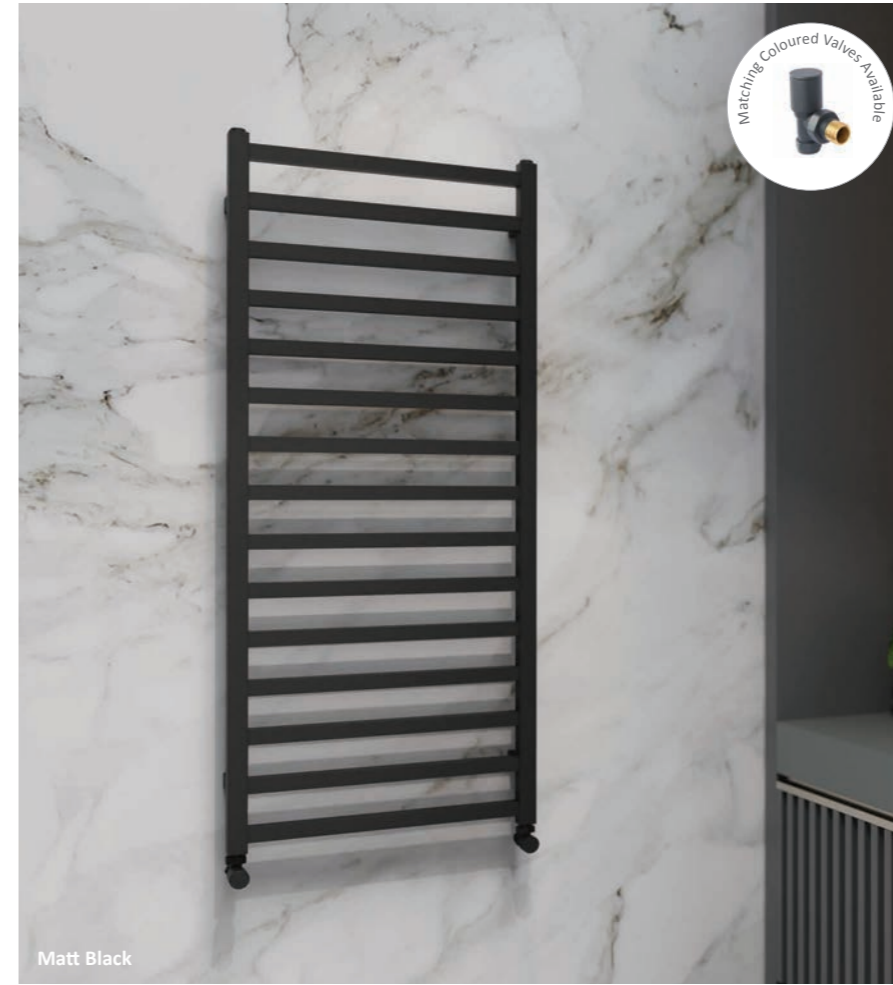

Shannon

Electric Options
see page 310

15 Year
Warranty