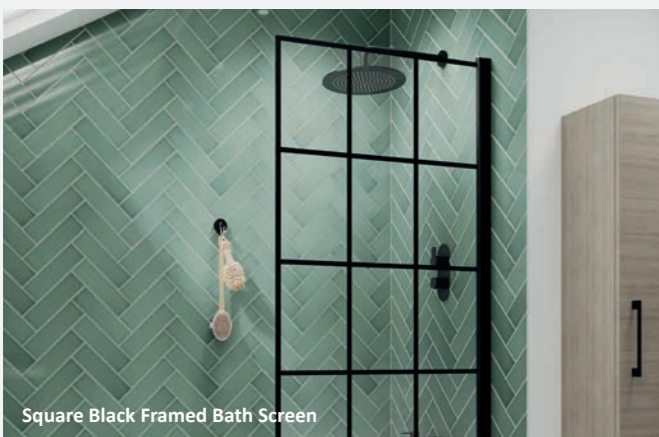

Becka

5 Year Warranty

- Space saving design
- Suitable for bath screens
- 5 year warranty

1700mm Square Straight Shower Bath	1700 x 750 mm	INBE01	£450.99
------------------------------------	---------------	---------------	----------------