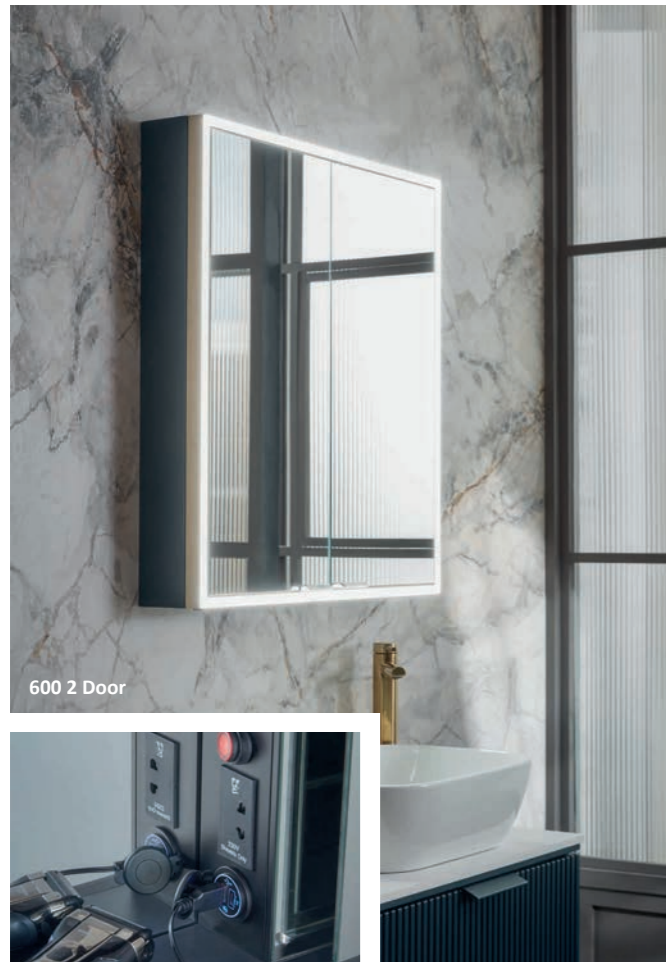

500 1 Door

- Colour changing and dimming
- Touch bar controls
- Two-pin charging, USB and USB-C
- Central electronics box
- 6mm double sided mirror door with demist
- Colour matched side panels, mirror sides or black sides
- Colour matched handles
- Mirror back panel
- Adjustable, split shelves with low profile clips
- Surface mount or recessed

Aluminium			
500 1 Door	500(w) x 700(h) x 113(d) mm	MDLG039	£750.99
650 2 Door	650(w) x 700(h) x 113(d) mm	MDLG040	£896.99
800 1 Door	800(w) x 700(h) x 113(d) mm	MDLG041	£1035.99
1000 2 Door	1000(w) x 700(h) x 113(d) mm	MDLG042	£1181.99
Black			
500 1 Door	500(w) x 700(h) x 113(d) mm	MDLG043	£896.99
650 2 Door	650(w) x 700(h) x 113(d) mm	MDLG044	£1035.99
800 1 Door	800(w) x 700(h) x 113(d) mm	MDLG045	£1181.99
1000 2 Door	1000(w) x 700(h) x 113(d) mm	MDLG046	£1327.99
Brushed Brass			
500 1 Door	500(w) x 700(h) x 113(d) mm	MDLG047	£896.99
650 2 Door	650(w) x 700(h) x 113(d) mm	MDLG048	£1035.99
800 1 Door	800(w) x 700(h) x 113(d) mm	MDLG049	£1181.99
1000 2 Door	1000(w) x 700(h) x 113(d) mm	MDLG050	£1327.99

Vault Side Panels
Choose your side panel finish

Matt Black **MDLG051 £28.99**
Mirror **MDLG052 £14.99**
Coloured **MDLG0__ £143.99**
Add relevant code for chosen colour