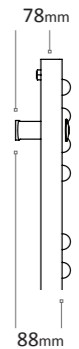

Side View

Curved Vertical

	Height mm	Width mm	Bars	Watts	BTU's	
Chrome						
URCL08050CP	800	500	14	275	938	£186.99
URCL08060CP	800	600	14	324	1105	£212.99
URCL10050CP	1000	500	18	351	1198	£224.99
URCL10060CP	1000	600	18	414	1413	£246.99
URCL12050CP	1200	500	22	428	1460	£263.99
URCL12060CP	1200	600	22	505	1723	£287.99
URCL15050CP	1500	500	28	534	1822	£321.99
URCL15060CP	1500	600	28	631	2153	£357.99
URCL18050CP	1800	500	34	638	2177	£366.99
URCL18060CP	1800	600	34	754	2573	£418.99

- Curved version of the straight multi-rail Amur
- 25mm horizontal tubes
- Flat tops and rear air-vent
- Available in multiple sizes