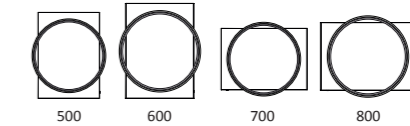

Gaia offers light blending and colour temperature changing technology for a level of illumination that is second to none. The mirror features a circle of LED light, which is offset from the surface of the mirror. This provides optimal facial illumination, comparable with the make-up mirrors used by professional stylists. Find the perfect hue for precision tasks, such as shaving or applying make-up or choose a shade that complements your interior design.

- Colour temperature changing LED illumination
- Heated pad
- Touch free operation
- Can be hung landscape or portrait

Chrome			
500 Mirror	500(w) x 700(h) x 78(d) mm	307900	£613.99
600 Mirror	600(w) x 800(h) x 78(d) mm	308000	£657.99
Black			
500 Mirror	500(w) x 700(h) x 78(d) mm	308100	£643.99
600 Mirror	600(w) x 800(h) x 78(d) mm	308200	£689.99
Brushed Brass			
500 Mirror	500(w) x 700(h) x 78(d) mm	308300	£749.99
600 Mirror	600(w) x 800(h) x 78(d) mm	308400	£797.99