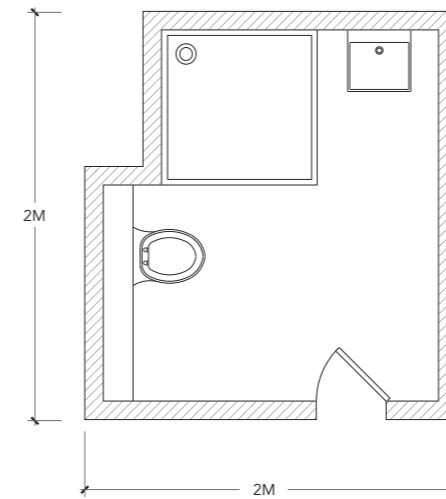

Notes and Plotter

En-suite

Transform your en-suite into a tranquil retreat with modular furniture options that maximise every inch of additional space. Custom-made solutions can perfectly complement the individual needs of your bathroom, delivering a bespoke look with maximum storage capacity to contain your clutter.