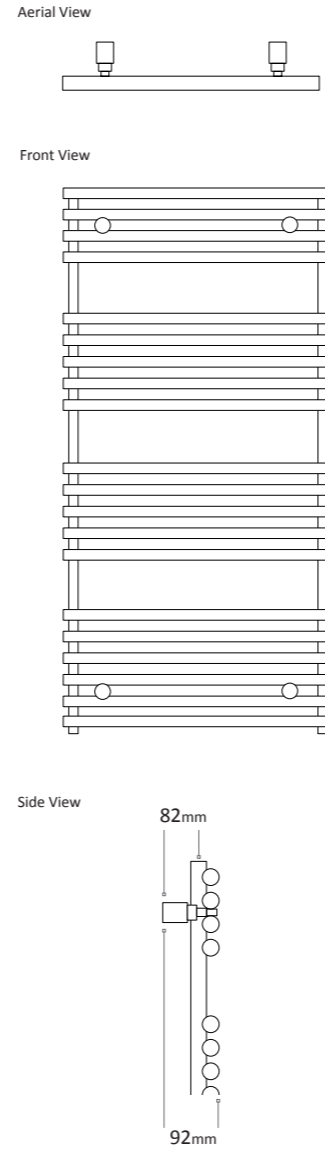

5 Year Warranty

- Outputs tested to EN442
- All products CE approved
- High quality materials and engineering
- Dual energy options

Available Colours

Tone

(add TI) (add AN)

Titane Anthracite

Tone Luxe

(add QW) (add MB) (add GB)

Quartz White Matt Black Gold Look*

(add BS) (add BP)

Hammered Black* Blush Pink*

Straight

	Height mm	Width mm	Bars	Watts	BTU's	
TT: Titane | Anthracite						
TON07005005	675	496	13	347	1184	£273.99
TON10005005	1035	496	20	518	1767	£324.99
TON14005005	1355	496	26	666	2271	£371.99
TON14006005	1355	596	26	786	2680	£407.99
TON16005005	1635	496	31	795	2710	£408.99
TON16006005	1635	596	31	938	3198	£451.99
TT Lux: Quartz White | Matt Black | Gold Look | Hammered Black Silver | Blush Pink						
TONL07005005	675	496	13	347	1184	£273.99
TONL10005005	1035	496	20	518	1767	£324.99
TONL14005005	1335*	496	26	666	2272	£371.99
TONL14006005	1355	596	26	786	2682	£407.99
TONL16005005	1635*	496	31	795	2713	£408.99
TONL16006005	1635	596	31	938	3200	£451.99

Please ensure your selected colour number and name is included on your order. E.g. for an 675 x 496mm Towel Rail Matt Black quote the code TON0700500MB. *Gold Look, Hammered Black Silver and Blush Pink only available in 1335 x 496mm and 1635 x 496mm.

2 Year Warranty

Available Colours

Valve Pack	Code	Price
Angled Square Valve Pack Chrome	IFV4C	£55.99
Straight Square Valve Pack Chrome	IFV5C	£55.99
Corner Square Valve Pack Chrome	IFV6C	£76.99
Angled Round Valve Pack	IFV1C-IFV1BB	£31.99-£44.99
Straight Round Valve Pack	IFV2C-IFV2BB	£31.99-£44.99
Corner Round Valve Pack	IFV3C-IFV3BB	£55.99-£59.99

Valve Pack	Code	Price
Angled Thermostatic Valve Pack	IFV7C-IFV7BB	£72.99-£77.99
Straight Thermostatic Valve Pack	IFV8C-IFV8BB	£73.99-£79.99
Corner Thermostatic Valve Pack	IFV9C-IFV9BB	£77.99-£81.99

INFPACK Immersion Heaters	Code	Price
100w Element | Length 304mm	INPACK100	£208.99
150w Element | Length 304mm	INPACK150	£208.99
200w Element | Length 399mm	INPACK200	£208.99
300w Element | Length 377mm	INPACK300	£208.99
400w Element | Length 416mm	INPACK400	£208.99
500w Element | Length 496mm	INPACK500	£208.99
600w Element | Length 581mm	INPACK600	£208.99

Please ensure your selected colour number and name is included on your order. E.g. for an Angled Round Valve Pack in Anthracite quote the code INFV1AN.