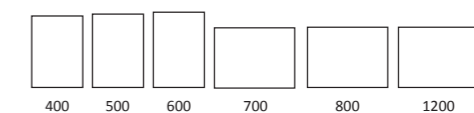

Luxe bathroom mirror's precision frame of LED illumination provides subtle radiance, while wave-switch activation offers an intuitive experience that heightens the overall sense of luxury.

- LED illumination
- Slim profile
- Heated pad
- Can be hung landscape or portrait
- Touch free operation

400 Mirror	400(w) x 700(h) x 25(d) mm	304400	£505.99
500 Mirror	500(w) x 800(h) x 25(d) mm	304500	£536.99
600 Mirror	800(w) x 600(h) x 25(d) mm	304600	£581.99
1200 Mirror	1200(w) x 700(h) x 25(d) mm	304700	£765.99