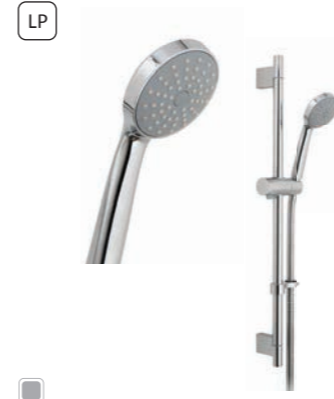

Round Outlet

Chrome **MDL-NER-233** £80.99
 Matt Black **MDL-NER-233-MB** £84.99
 Satin Brass **MDL-NER-233-SBR** £84.99

Square Outlet

Chrome **MDL-SAL-233** £80.99
 Matt Black **MDL-SAL-233-MB** £84.99
 Satin Brass **MDL-SAL-233-SBR** £84.99

Round Fixed Head and Wall Mounted Arm

Chrome **MDL-NER-037** £187.99
 Matt Black **MDL-NER-037-MB** £194.99
 Satin Brass **MDL-NER-037-SBR** £194.99

Square Fixed Head and Wall Mounted Arm

Chrome **MDL-SAL-037** £187.99
 Matt Black **MDL-SAL-037-MB** £194.99
 Satin Brass **MDL-SAL-037-SBR** £194.99