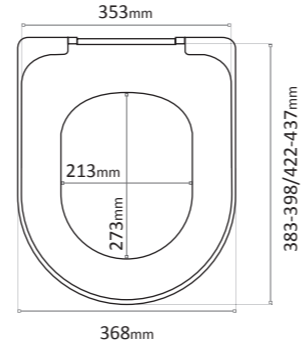

547197 £87.99

- Soft Close®
- Take Off®
- SolidFix®
- Top Fix
- ExCenter
- Duroplast

Barbian
White Toilet Seat

547198 £72.99

- Soft Close®
- Take Off®
- SolidFix®
- Top Fix
- ExCenter
- Duroplast

Mantello
White Toilet Seat