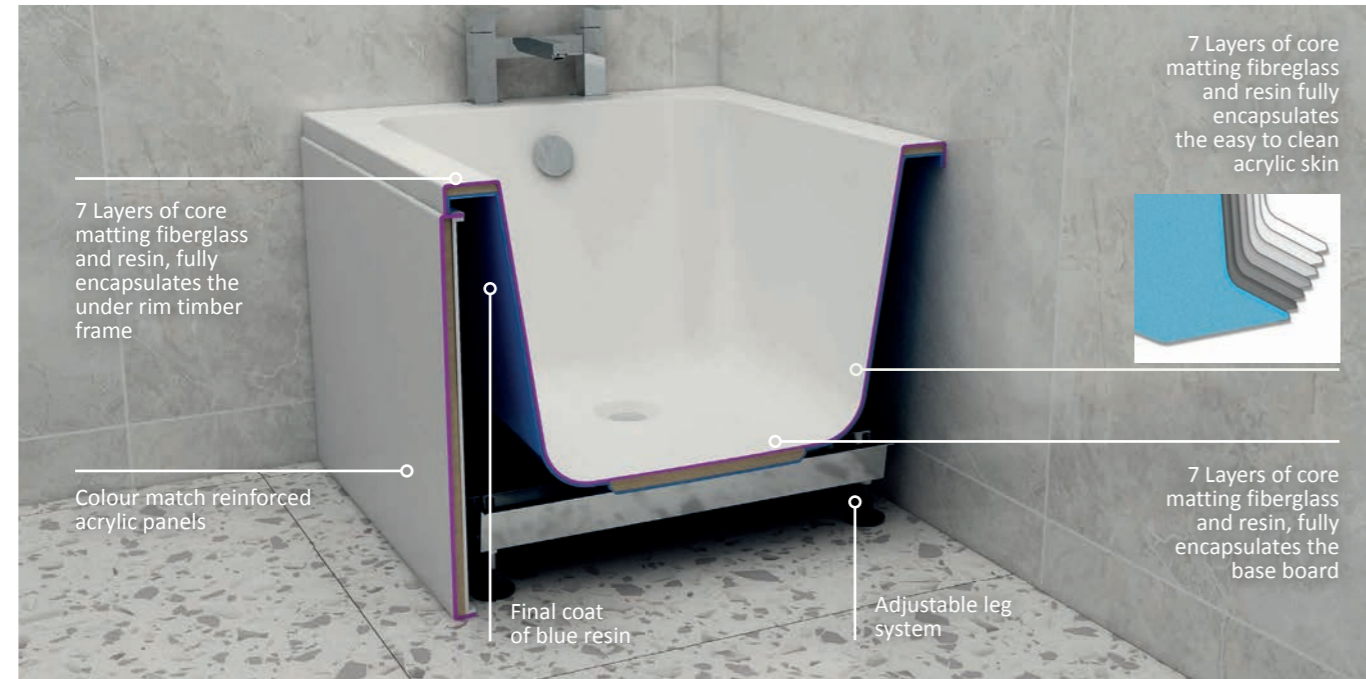

Taps, wastes and overflows not included, unless stated. All prices include VAT.

Serra Freestanding Baths

Lifetime Warranty

- Cannot be drilled for tapholes
- Available in three luxury finishes
- 4mm Acrylic
- Integrated overflow

Zagros Freestanding Baths

- Cannot be drilled for tapholes
- Available in three luxury finishes
- 4mm Acrylic
- Integrated overflow

1720mm Freestanding Bath Copper	1720 x 712 mm	MDLZAG001	£3670.99
1720mm Freestanding Bath Silver	1720 x 712 mm	MDLZAG002	£3670.99
1720mm Freestanding Bath Gold	1720 x 712 mm	MDLZAG003	£3670.99

The Ultimate Premium reinforced acrylic bath

Infinitacast baths are the ultimate premium bath, hand finished in the UK to the most exacting of standards. They are rigid, durable, strong and with a reassuring weight are perfect for all bathrooms, regardless of bath style chosen. The versatility of the materials used, the advanced manufacturing process and the quality of our craftsmanship means that Infinitacast baths can be designed in beautiful sculptural shapes that suit the contemporary bathroom.

Made from a high quality acrylic, the baths are reinforced with 7 layers of hand applied fibreglass core matting and resin bonding. The timber framed bath rims and bath bases are fully encapsulated in fibreglass matting and resin bonding providing extra rigidity, meaning the bath will not 'flex' when you step in.