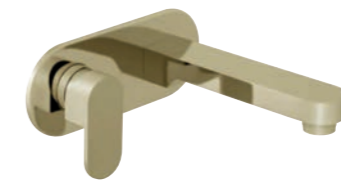

Wall Mounted Basin Mixer

MDL-PEL-003-SBR £414.99

MP