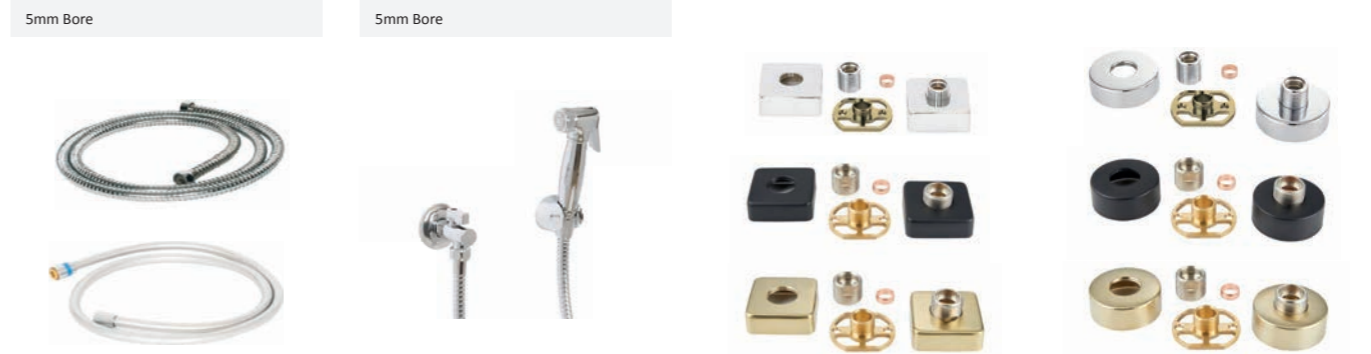

Square wall elbow included. Round wall elbow included. Round wall elbow included.

<p>Dallas 3 Port Dual Flow Control Set Square Handles</p> <p>MDLSPACK2 £330.99</p>	<p>Dallas 3 Port Dual Flow Control Set Round Handles</p> <p>MDLSPACK4 £374.99</p>	<p>Dallas 3 Port Dual Flow Control Set Traditional Handles</p> <p>MDLSPACK6 £374.99</p>
---	--	--

Showering Accessories

<p>Lindean Thermostatic Bath Shower Mixer Valve</p> <p>MDL13003 £169.99</p>	<p>Ibrox Thermostatic Bar Shower Mixer Valve</p> <p>MDL13001 £118.99</p>	<p>Wester Cool Touch Thermostatic Bar Shower Mixer Valve</p> <p>MDL13004 £115.99</p>	<p>Govan Thermostatic Bar Shower Mixer Valve</p> <p>MDL13009 £80.99</p>
--	---	---	--

<p>Slimline Metal Square Shower Head Chrome</p> <p>200mm MDLSH114 £62.99 300mm MDLSH112 £72.99</p>	<p>Slimline Metal Round Shower Head Chrome</p> <p>200mm MDLSH113 £58.99 300mm MDLSH111 £69.99</p>	<p>180mm Ceiling Arm</p> <p>Square MDLSA004 £32.99 Round MDLSA003 £20.99</p>	<p>Whitsmore Fixed Round Shower Head and Arm</p> <p>MDL13116 £158.99</p>	<p>Self cleaning Shower Handset Chrome</p> <p>MDLSH401 £19.99</p>
---	--	---	---	--

<p>3 Spray, 5 Mode Shower Head Chrome</p> <p>MDLSH001 £15.99</p>	<p>2 Spray, 2 Mode Shower Head Chrome</p> <p>MDLSH002 £12.99</p>	<p>180mm Ceiling Arm</p> <p>Square MDLSA002 £70.99 Round MDLSA001 £35.99</p>	<p>Round Shower Fixing Brackets and Shrouds</p> <p>Square Profile MDL14919 £61.99 Round Profile MDL14917 £43.99</p>	<p>Wall Outlet and Holder</p> <p>Square Profile MDLSO004 £29.99 Round Profile MDLSO003 £29.99</p>
---	---	---	--	--