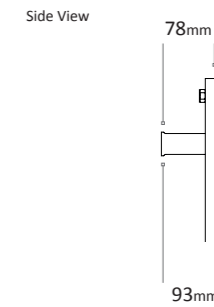

- Straight multi-rail available in four modern contemporary colours
- 25mm horizontal tubes
- Flat tops and rear air-vent
- Available in multiple sizes

Available Colours

(add BB) (add SBRN) (add GM)
Brushed Brass Brushed Nickel Gun Metal

(add BRBB)
Brushed Bronze

Straight Vertical

Code	Height mm	Width mm	Bars	Watts	BTU's	
ELM0800500F	800	500	14	275	938	£269.99
ELM1200500F	1200	500	22	428	1460	£386.99
ELM1800500F	1800	500	34	638	2177	£566.99

Matching Coloured Valves (Pairs)

MDLM15AN	Angled 1/2" x 15mm	£67.99
MDLM15ST	Straight 1/2" x 15mm	£67.99
MDLM15CO	Corner 1/2" x 15mm	£81.99

Matching Pipe Tubes

MDLCTM15	15mm Pipe Connection Tubes with Cover Plates	£30.99

Please ensure your selected colour number and name is included on your order. E.g. for an 800 x 500mm Straight Brushed Bronze Vertical Towel Rail quote the code ELM0800500BRBB. Order your matching valves and pipe tubes the same way by adding the colour after the code.

Straight Vertical

Code	Height mm	Width mm	Bars	Watts	BTU's	
ELFL08040	800	400	14	346	1181	£194.99
ELFL08050	800	500	14	420	1433	£212.99
ELFL12030	1200	300	22	424	1447	£233.99
ELFL12050	1200	500	22	663	2262	£269.99
ELFL12060	1200	600	22	783	2672	£291.99
ELFL15050	1500	500	28	820	2797	£315.99
ELFL18050	1800	500	34	969	3306	£367.99

Matching Coloured Valves (Pairs)

MDL15AN	Angled 1/2" x 15mm	£67.99
MDL15ST	Straight 1/2" x 15mm	£67.99
MDL15CO	Corner 1/2" x 15mm	£81.99

Matching Pipe Tubes

MDLCTM15	15mm Pipe Connection Tubes with Cover Plates	£30.99