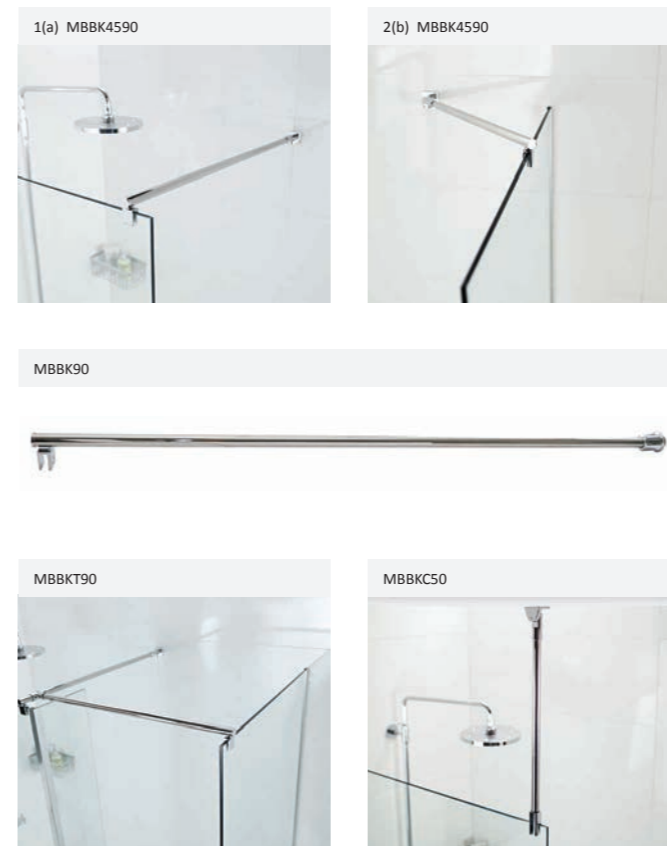

Round Brace Bars