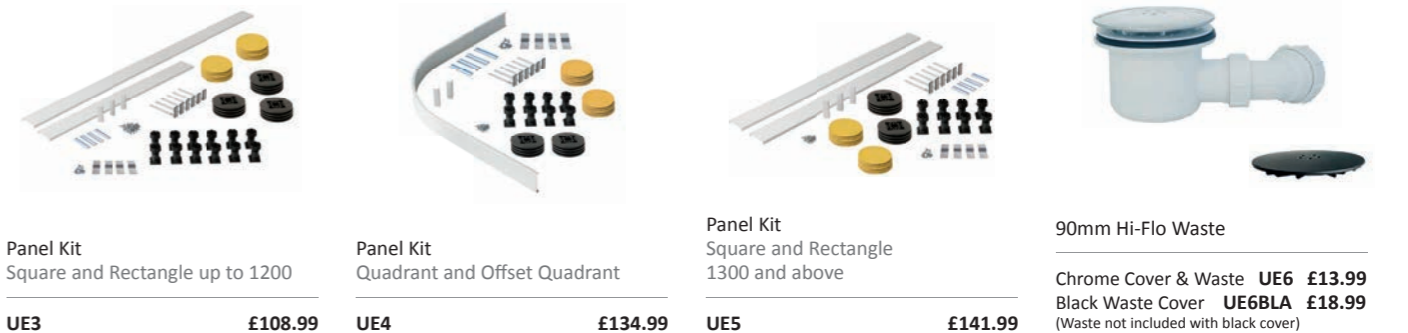

Shower Tray Accessories – Enables any shower tray to be converted to a raised installation.

Panel Kit Square and Rectangle up to 1200
UE3 £108.99

Panel Kit Quadrant and Offset Quadrant
UE4 £134.99

Panel Kit Square and Rectangle 1300 and above
UE5 £141.99

90mm Hi-Flo Waste
Chrome Cover & Waste **UE6 £13.99**
Black Waste Cover **UE6BLA £18.99**
(Waste not included with black cover)