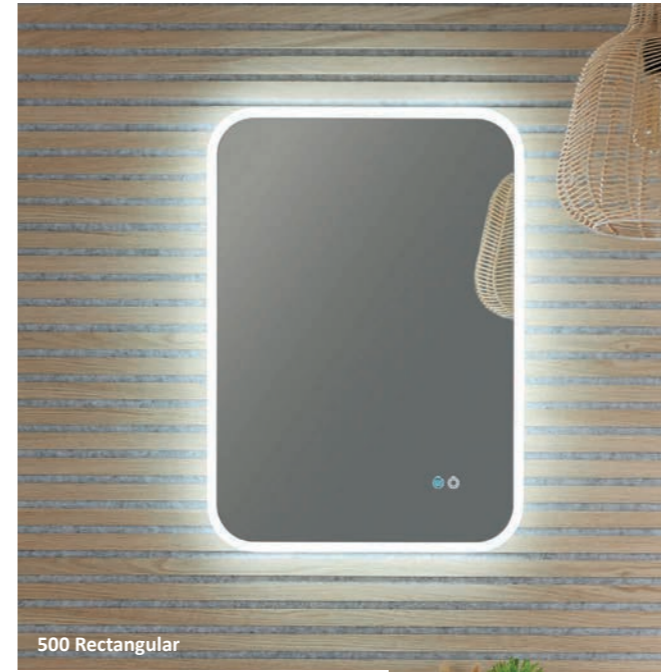

Jedburgh Mirrors

Lifetime Warranty

Jedburgh mirrors feature a built in shaver/USB socket, they come with touch sensors controlling on/off and dimming/colour change functions as well as demisters to give you a clear view even in a steamy bathroom.

- Built in 2 pin and dual USB socket
- Complete with demister
- Touch sensor lighting with dimming and colour temperature change functions
- LED low energy light fitting
- Landscape or Portrait installation
- IP44 Rated: Suitable for use in bathrooms

500/700	500(w) x 700(h) x 45(d) mm	MDL47250	£356.99
600/800	600(w) x 800(h) x 45(d) mm	MDL47260	£393.99