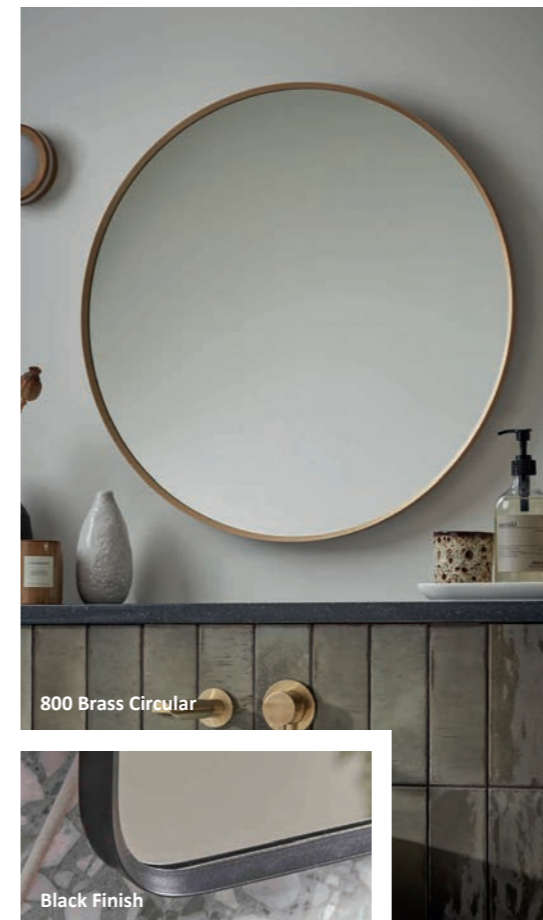

Tone Mirrors

800 Brass Circular

Black Finish

This sleek and simple range of mirrors is the perfect accent to any contemporary space. Available in a wide range of shapes and sizes to suit your style, all with a chic, matt black or brass frame.

- Available in six shapes and sizes
- High quality aluminium trim in a matt black or brass finish
- Oval, 600Ø and 800Ø available in brass

		Brass	Black
450/700	450(w) x 700(h) x 38(d) mm	-	MDLF059 £203.99
600/800	600(w) x 800(h) x 38(d) mm	-	MDLF060 £254.99
600 Circular	600Ø x 38(d) mm	MDLF086 £264.99	MDLF061 £188.99
800 Circular	800Ø x 38(d) mm	MDLF087 £384.99	MDLF062 £267.99
Pill	500(w) x 800(h) x 38(d) mm	-	MDLF063 £267.99
Oval	500(w) x 700(h) x 38(d) mm	MDLF085 £345.99	MDLF064 £255.99