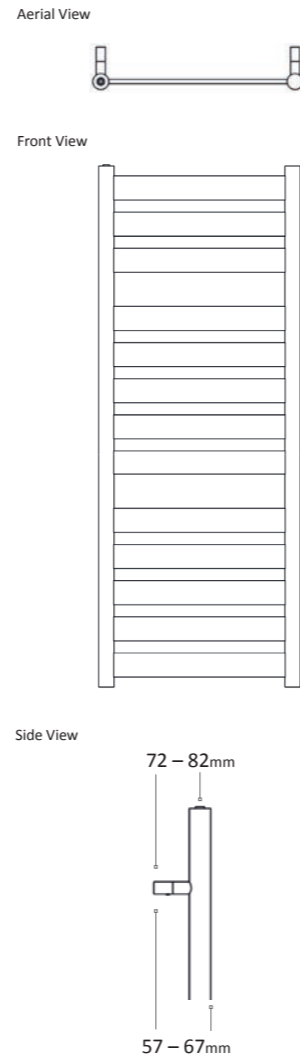

- High quality steel
- Available in two sizes
- Available in a chrome, white or colour finish

Available Colours

(add LT) (add CT) (add MT)
Latte Textured Cappuccino Textured Mocha Textured
(add AT) (add BG) (add MB)
Anthracite Textured Gloss Black Matt Black
(add EG) (add WS) (add GS)
Espresso Gloss White Sparkle Grey Sparkle
(add SB) (add MG)
Steel Blue Moss Green

Please ensure your selected colour number and name is included on your order. E.g. for an 950 x 500mm Towel Rail in Matt Black quote the code MDLEDEN001MB. Order your matching valves and pipe tubes the same way by adding the colour after the code.

Outputs based on Delta t50. All prices include VAT.

Flat Bar Towel Rail

	Height mm	Width mm	Bars	Watts	BTU's	
Chrome						
MDLEDEN001C	950	500	9	246	839	£507.99
MDLEDEN002C	1300	500	13	330	1126	£736.99
White						
MDLEDEN001W	950	500	9	289	986	£330.99
MDLEDEN002W	1300	500	13	389	1327	£496.99
Colour						
MDLEDEN001	950	500	9	289	986	£562.99
MDLEDEN002	1300	500	13	389	1327	£778.99

Matching Coloured Valves (Pairs)

MDL15AN	Angled 1/2" x 15mm	£67.99
MDL15ST	Straight 1/2" x 15mm	£67.99