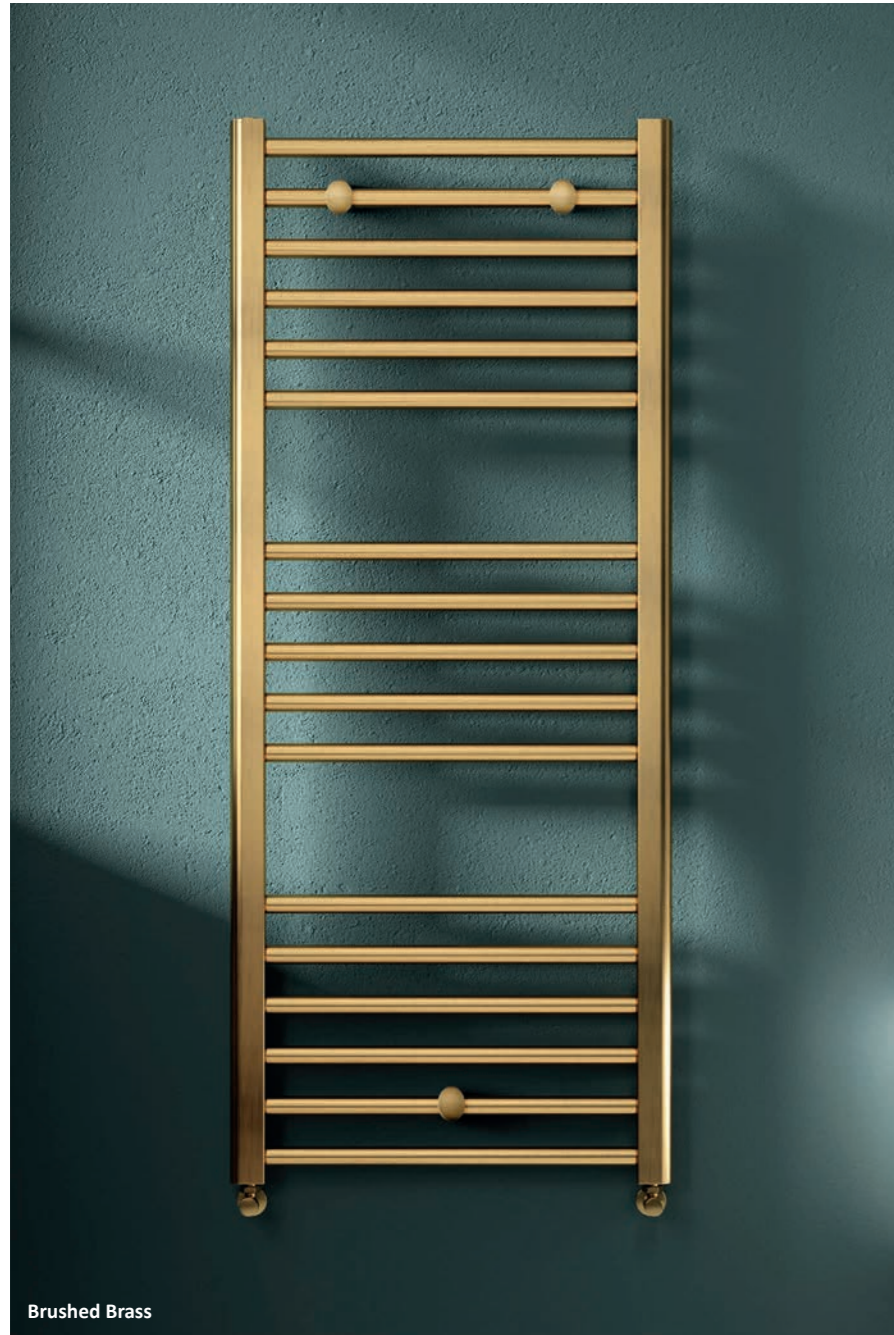

Side View

Parallel

Brushed Brass

3 Year Warranty | Brushed Brass | 5 Year Warranty