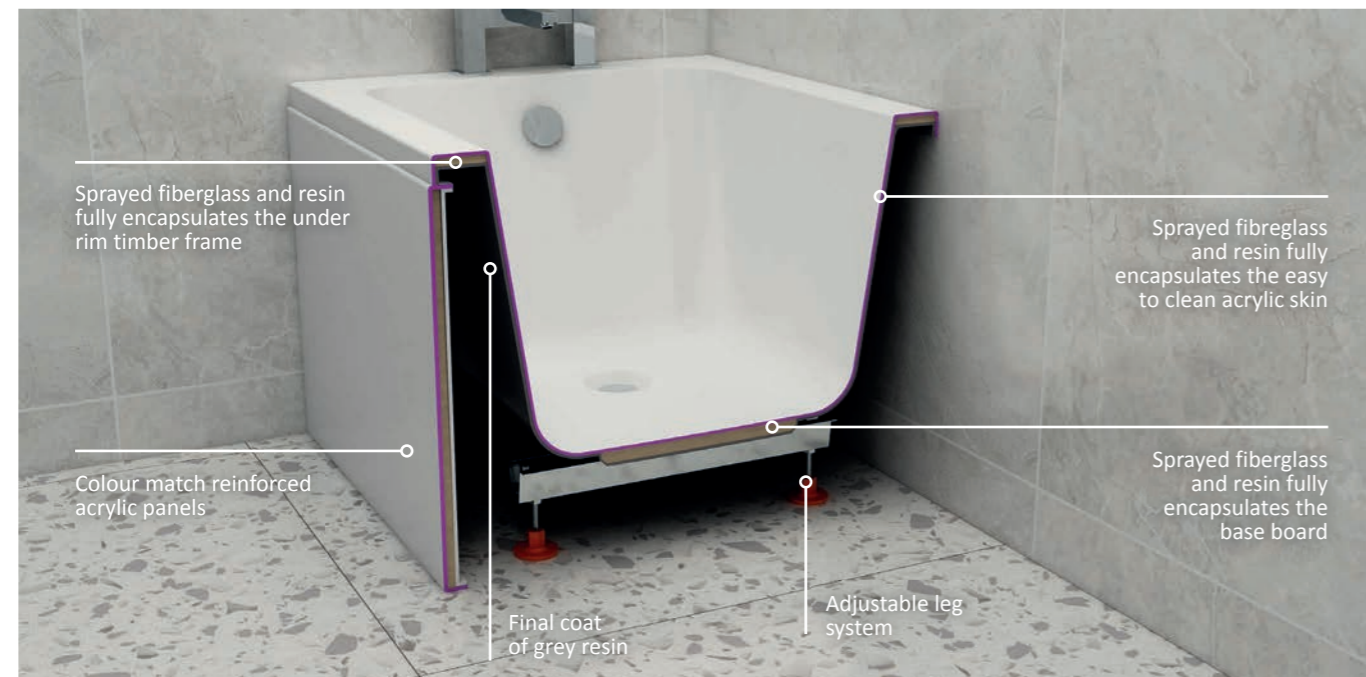

Cast

Reinforced acrylic bath

All cast baths are constructed by both hand and automated processes, for efficiency and speed. The first process is to form the bath from high quality 5mm acrylic, we then add a full timber supporting frame to both the base of the bath and the underside of the rim. This creates a strong base so we can then apply a fibreglass sprayed layer, encapsulating the timber frame creating a durable and strong bath. Finally the bath is coated with a mix of resin and grey paint, which provides a smooth and strong final bonded surface.