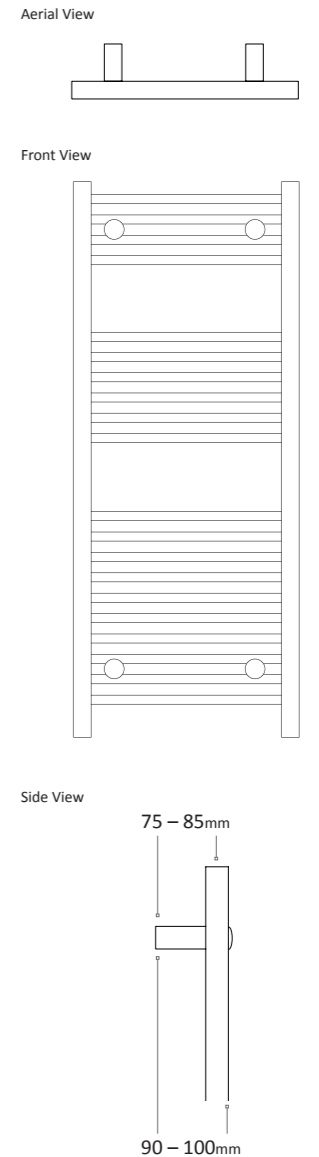

Saar Electric

2 Year Warranty

- IPX4 rated
- Electric Only
- 7 Day Programmer
- Adjustable controller
- 2 Hour Boost

Available Colours

Straight

	Height mm	Width mm	Bars	Watts	
Chrome					
SAEEL12050CH	1200	500	26	300	£678.99
SAEEL12060CH	1200	600	26	400	£690.99
Matt Black					
SAEEL8040MB	800	400	14	300	£436.99
SAEEL12050MB	1200	500	26	750	£513.99
SAEEL12060MB	1200	600	26	750	£527.99