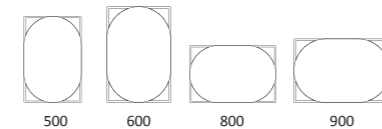

Rubix Mirrors

2 Year Warranty Electrical Parts 5 Year Warranty Silver Coatings

Rubix's unique, contemporary design offers a distinctive style, while also providing exceptional practicality. Equipped with advanced features, this mirror offers more than just reflection. Rubix includes the latest heat pad technology, which covers more than 75% of the mirror's surface and reduces a greater area of condensation, further enhancing visibility. The illuminated rectangular frame features colour changing technology and three brightness levels, which is all operated using touch-sensitive controls that allow effortless adjustment of brightness, ensuring the perfect amount of light for any task.

- Colour temperature changing LED illumination
- Three brightness levels
- Can be hung landscape or portrait
- Touch switch
- Larger heated pad

Black				
500 Mirror	500(w) x 800(h) x 30(d) mm	306500	£550.99	
600 Mirror	600(w) x 900(h) x 30(d) mm	306700	£622.99	
Brushed Brass				
500 Mirror	500(w) x 800(h) x 30(d) mm	306600	£574.99	
600 Mirror	600(w) x 900(h) x 30(d) mm	306800	£658.99	

Dulcis Mirrors

A contemporary approach to a timeless ornate mirror, Dulcis' elaborate patterned illumination creates a striking feature, ideal for both modernist and classic bathroom settings. The chamfered diffuser on the back of the mirror creates a delicate, ambient glow across the wall which offers a sophisticated finishing touch to the space.

- Colour temperature changing LED illumination
- Heated pad
- Touch free operation

600 Mirror	600Ø x 37(d) mm	306200	£523.99
800 Mirror	800Ø x 37(d) mm	306300	£565.99
1000 Mirror	1000Ø x 37(d) mm	306400	£634.99

Dawn Mirrors

2 Year Warranty Electrical Parts 5 Year Warranty Silver Coatings