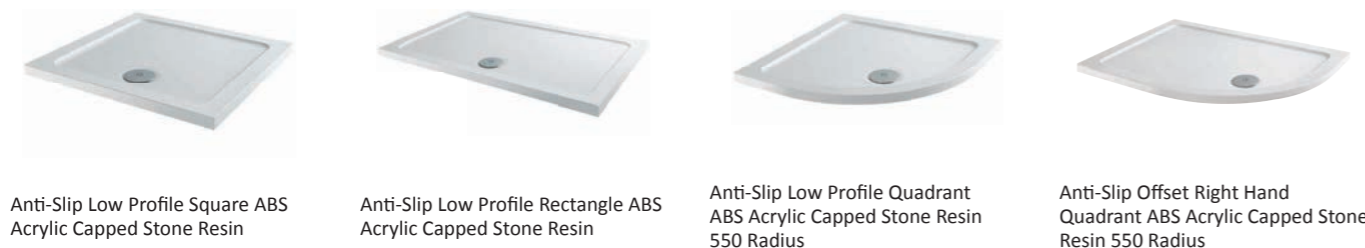

Anti-Slip Shower Trays

Anti-Slip Low Profile Square ABS Acrylic Capped Stone Resin

Anti-Slip Low Profile Rectangle ABS Acrylic Capped Stone Resin

Anti-Slip Low Profile Quadrant ABS Acrylic Capped Stone Resin 550 Radius

Anti-Slip Offset Right Hand Quadrant ABS Acrylic Capped Stone Resin 550 Radius