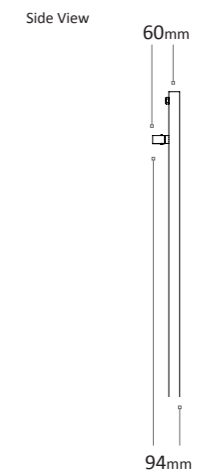

- A combination of towel warmer and radiator
- High quality steel
- Available in four sizes
- Available with a chrome frame and white inset radiator

Ladder Rail

	Height mm	Width mm	Bars	Watts	BTU's	
Ladder Rail with white Inset Radiator						
MDLFUSION001	1200	500	9	834	2846	£920.99
MDLFUSION002	1200	600	9	1033	3525	£998.99
MDLFUSION003	1500	500	12	1145	3907	£1073.99
MDLFUSION004	1500	600	12	1438	4906	£1157.99