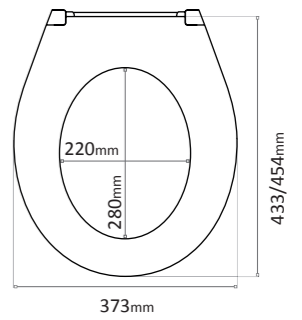

SoftClose® - The practical SoftClose® Solution allows the toilet lid to be closed silently, gently and comfortably with just a tap of the finger - slowly, smoothly and evenly.

SolidFix® - Our high-quality hinges are made of stainless steel and are the basis of our toilet seats' reliable hold and accurate fit. Secure fastening through our reliable installation solutions prevents sideways movement of the toilet seat.

TakeOff® - With our practical TakeOff® hinges, the toilet seat can easily be removed and re-attached without the need for any additional tools or any mechanical feature to push.

TopFix - The TopFix hinge solution enables convenient mounting from the top. The solid fixing nut and the stainless steel thread ensure additional fastening and the highest stability.

Duroplast - Duroplast toilet seats are extremely robust, scratch resistant and have extraordinary surface hardness. Duroplast toilet seats have a smooth and non-porous surface. This makes it much easier to clean the seat and lid.

ExCenter - Our flexibly adjustable ExCenter stainless-steel hinges attach our toilet seats to all standard toilet models. This is because the metal hinges can be moved in four directions, impressing with their high degree of flexibility.