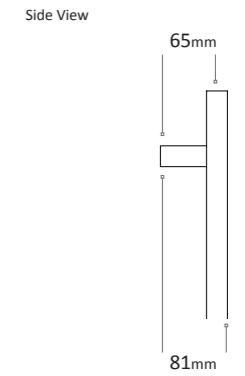

Milo

5 Year Warranty

- Outputs tested to EN442
- All products CE approved
- High quality materials and engineering
- Dual energy options

Available Colours

Straight

Code	Height mm	Width mm	Bars	Watts	BTU's	
White						
MIL080050WH	800	500	7	324	1105	£349.99
MIL120050WH	1200	500	11	476	1624	£445.99
MIL160050WH	1600	500	15	647	2208	£605.99
Chrome						
MIL080050CH	800	500	7	203	689	£466.99
MIL120050CH	1200	500	11	302	1034	£609.99
MIL160050CH	1600	500	15	395	1344	£822.99
Anthracite						
MIL080050AN	800	500	7	324	1105	£390.99
MIL120050AN	1200	500	11	476	1624	£514.99
MIL160050AN	1600	500	15	647	2208	£705.99
Matt Black						
MIL080050MB	800	500	7	324	1105	£430.99
MIL120050MB	1200	500	11	476	1624	£566.99
MIL160050MB	1600	500	15	647	2208	£778.99