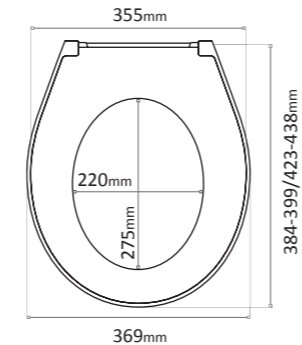

Lavello
White Toilet Seat

548405 £62.99

- Soft Close®
- Take Off®
- SolidFix®
- Top Fix
- ExCenter
- Duroplast