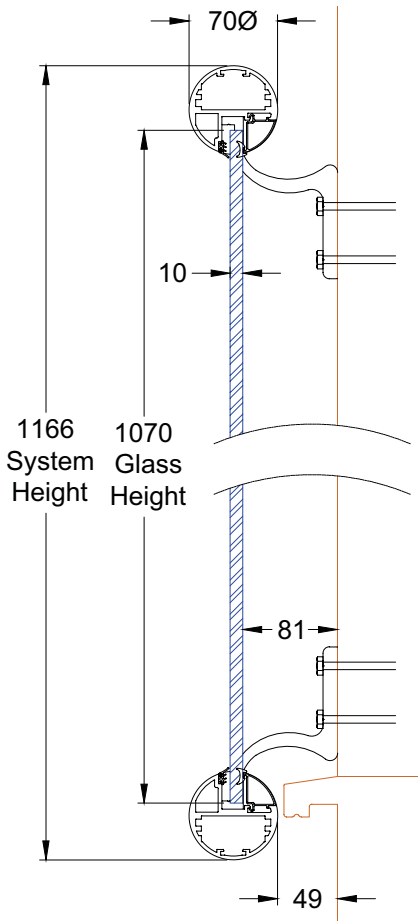

## Orbit Mirror Juliet Installation Instructions

\*Please note the indicated sizes in this document refer to our standard height of such systems.

\*Do not scale from the drawings in this document.

1. Line up bottom track to be level and central with the window opening.

2. Line up bottom track vertically to allow the access to the glazing bead from the inside.

3. When properly lined up fix the bottom track brackets firmly to the wall. (Use a level to make sure it is horizontally level.)

4. Measure the correct height of the handrail position using the above drawing. Do not scale from this drawing. Check that there is 1100mm minimum from inside to top of handrail.

7. Remove glazing beads if in place.