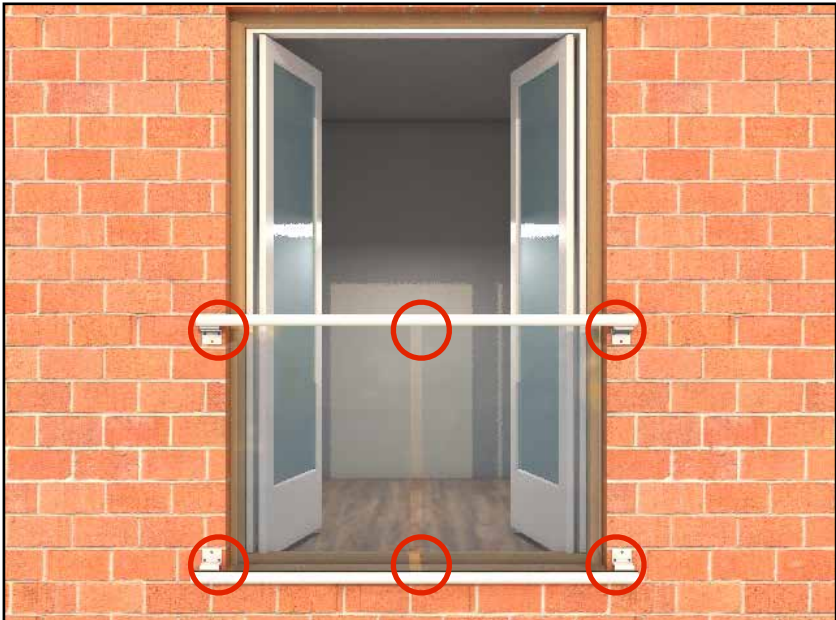

2. Line up bottom track vertically to allow the access to the glazing bead from the inside.

3. When properly lined up fix the bottom track brackets firmly to the wall. (Use a level to make sure it is horizontally level.)

4. Measure the correct height of the handrail position using the above drawing. Do not scale from this drawing. Check that there is 1100mm minimum from inside to top of handrail.

7. Remove glazing beads if in place.

8. Place two spacers on the bottom track for each glass panel and use a dab of silicone to keep them in place.

9. Remove any stickers, writing or spacers that are stuck on the glass.

10. Put the glasses in place by inserting them into the handrail slot and lowering them onto the spacers.

10a. Follow these instructions to insert the glass panels in place.

11. Replace the glazing bead.

12. Line the glasses up in position so that they are spaced correctly between each other and the wall.

13. Insert the 3mm rubber gasket in the bottom track between the glass and the glazing bead. (Use soap and water to ease the process.)