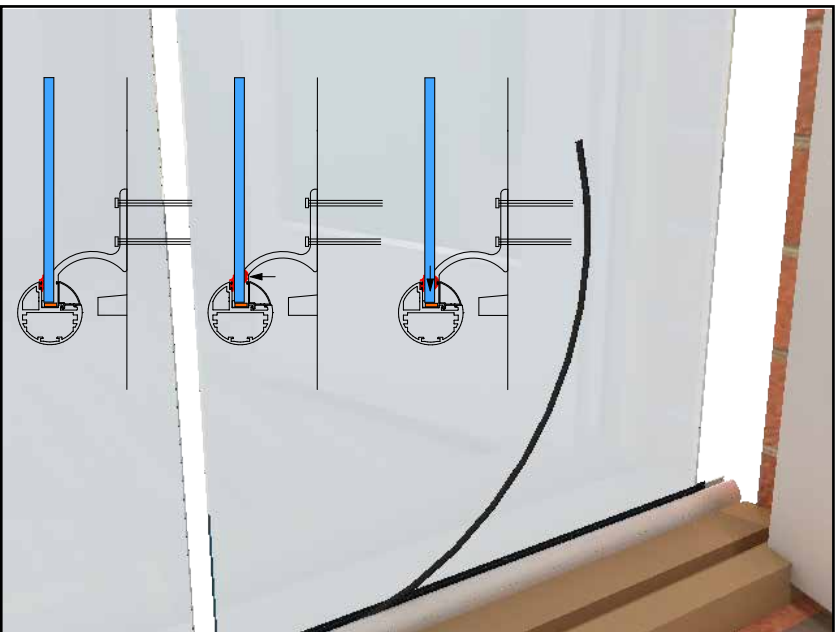

2. Line up bottom track vertically to allow the access to the glazing bead from the inside.

3. When properly lined up fix the bottom track brackets firmly to the wall. (Use a level to make sure it is horizontally level.)

4. Measure the correct height of the handrail position using the above drawing. Do not scale from this drawing. Check that there is 1100mm minimum from inside to top of handrail.

7. Remove glazing beads if in place.

8. Place two spacers on the bottom track for each glass panel and use a dab of silicone to keep them in place.

9. Remove any stickers, writing or spacers that are stuck on the glass.

10. Put the glasses in place by inserting them into the handrail slot and lowering them onto the spacers.

10a. Follow these instructions to insert the glass panels in place.

11. Replace the glazing bead.

12. Line the glasses up in position so that they are spaced correctly between each other and the wall.

13. Insert the 3mm rubber gasket in the bottom track between the glass and the glazing bead. (Use soap and water to ease the process.)