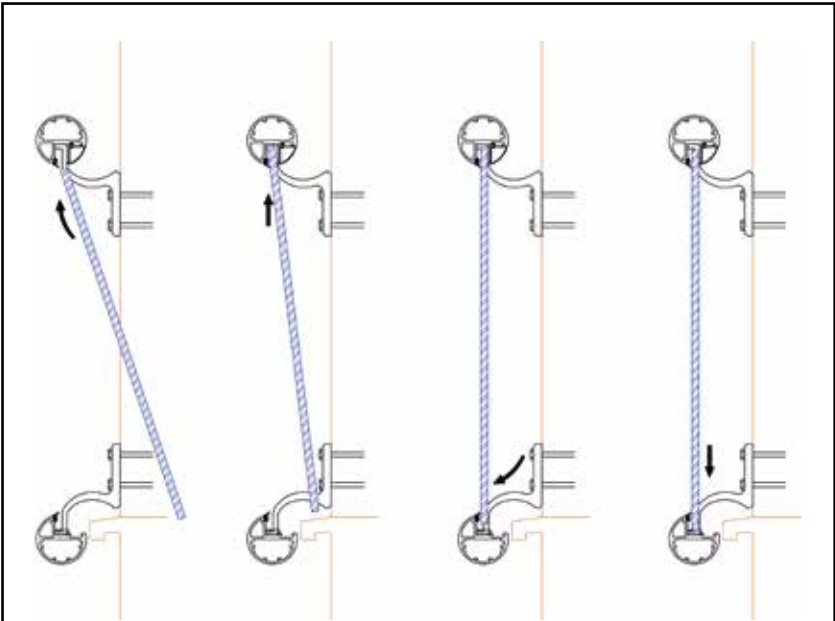

\*Please note the indicated sizes in this document refer to our standard height of such systems.

\*Do not scale from the drawings in this document.

1. Line up bottom track to be level and central with the window opening.

2. Line up bottom track vertically to allow the access to the glazing bead from the inside.

3. When properly lined up fix the bottom track brackets firmly to the wall. (Use a level to make sure it is horizontally level.)

4. Measure the correct height of the handrail position using the above drawing. Do not scale from this drawing. Check that there is 1100mm minimum from inside to top of handrail.

7. Remove glazing beads if in place.

8. Place two spacers on the bottom track for each glass panel and use a dab of silicone to keep them in place.

9. Remove any stickers, writing or spacers that are stuck on the glass.

10. Put the glasses in place by inserting them into the handrail slot and lowering them onto the spacers.