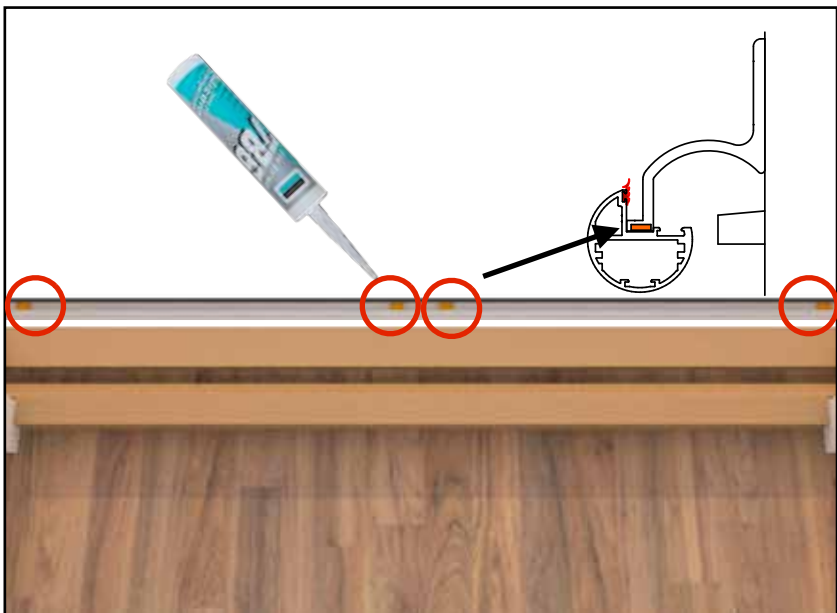

\*Please note the indicated sizes in this document refer to our standard height of such systems.

\*Do not scale from the drawings in this document.

1. Line up bottom track to be level and central with the window opening.

2. Line up bottom track vertically to allow the access to the glazing bead from the inside.

3. When properly lined up fix the bottom track brackets firmly to the wall. (Use a level to make sure it is horizontally level.)

4. Measure the correct height of the handrail position using the above drawing. Do not scale from this drawing. Check that there is 1100mm minimum from inside to top of handrail.

7. Remove glazing beads if in place.