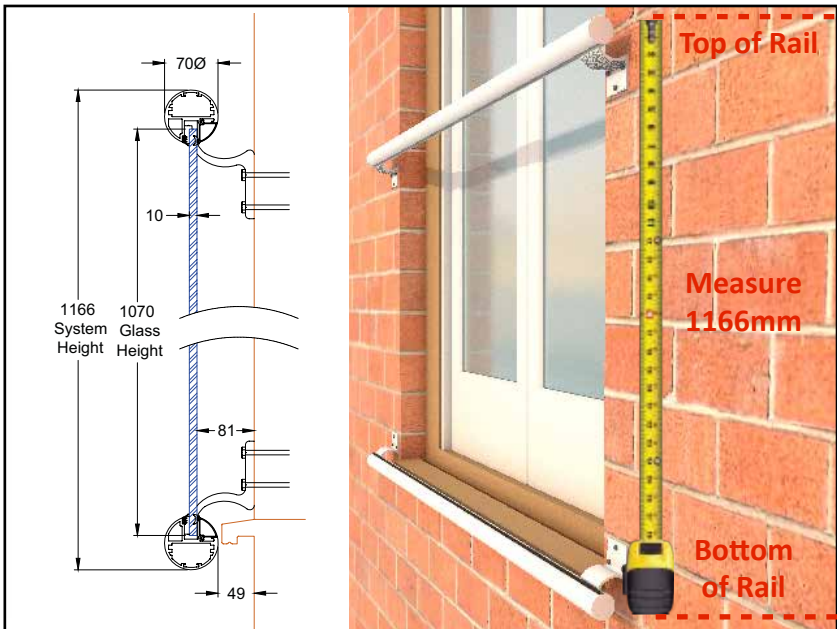

\*Please note the indicated sizes in this document refer to our standard height of such systems.

\*Do not scale from the drawings in this document.

1. Line up bottom track to be level and central with the window opening.

2. Line up bottom track vertically to allow the access to the glazing bead from the inside.

3. When properly lined up fix the bottom track brackets firmly to the wall. (Use a level to make sure it is horizontally level.)