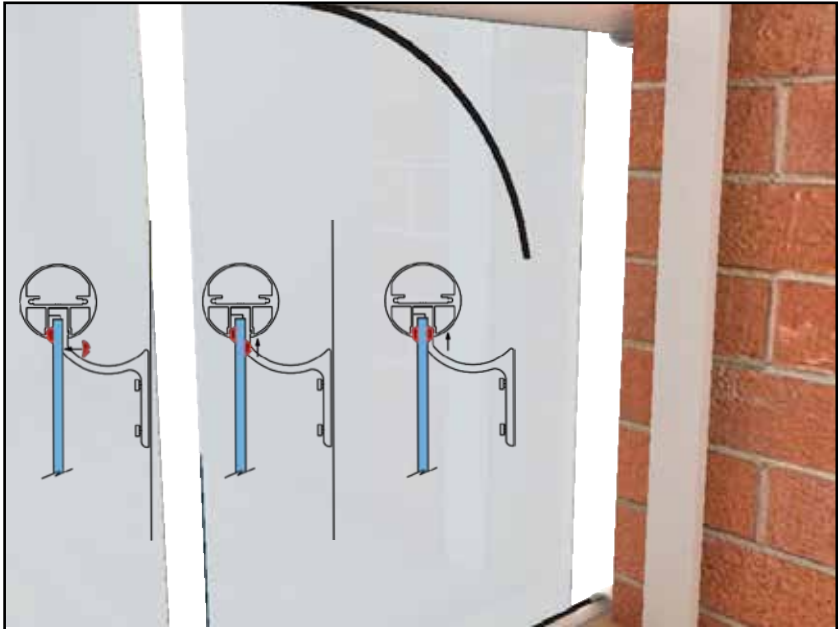

2. Line up bottom track vertically to allow the access to the glazing bead from the inside.

3. When properly lined up fix the bottom track brackets firmly to the wall. (Use a level to make sure it is horizontally level.)

8. Place two spacers on the bottom track for each glass panel and use a dab of silicone to keep them in place.

9. Remove any stickers, writing or spacers that are stuck on the glass.

10. Put the glasses in place by inserting them into the handrail slot and lowering them onto the spacers.

10a. Follow these instructions to insert the glass panels in place.

11. Replace the glazing bead.

12. Line the glasses up in position so that they are spaced correctly between each other and the wall.

13. Insert the 3mm rubber gasket in the bottom track between the glass and the glazing bead. (Use soap and water to ease the process.)

14. Insert the two 3mm rubber gaskets on both sides of the handrail.  
(Use soap and water to ease the process.)

15. Trim off excess rubber.

**Hybrid**<sup>®</sup>

© Balconette 2017  
[www.balconette.co.uk](http://www.balconette.co.uk)  
01342 410411