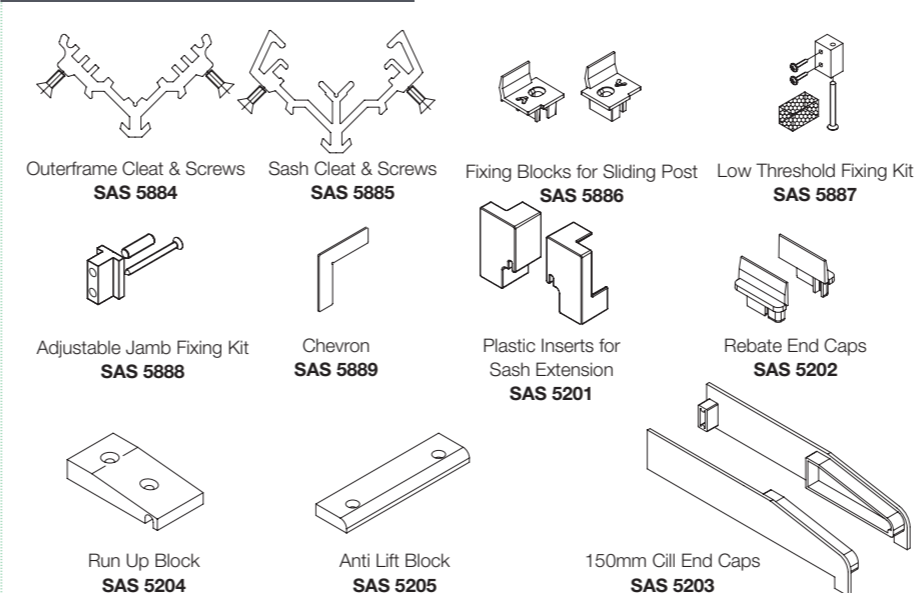

COMPONENT CHART

STUDIO

Glide™

STUDIOGLIDE™ BI-FOLD DOORS

ALUMINIUM EXTRUSIONS

HINGES, ROLLERS & GUIDES

GASKETS & BRUSH SEALS

STAINLESS STEEL TRACK

FIXINGS, FIXING KITS & MOULDINGS

MULTI-POINT LOCK

HANDLES & MAGNETS

SHOOTBOLT LOCKING