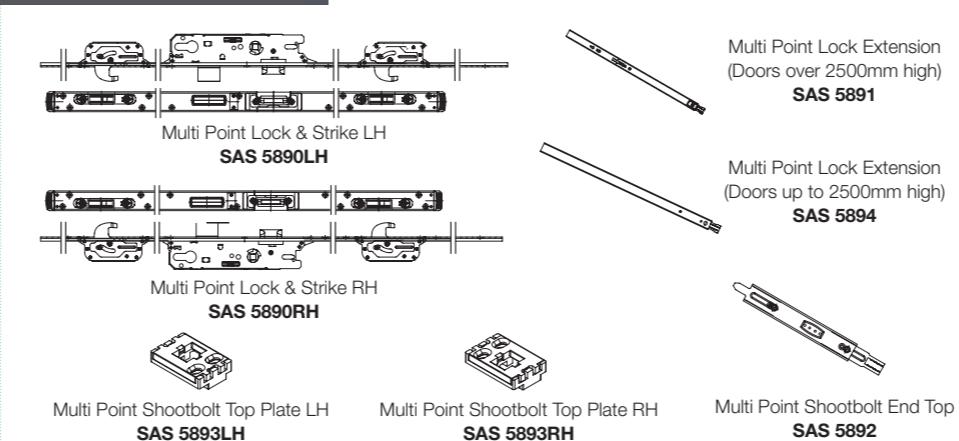

COMPONENT CHART

STUDIO

Glide™

STUDIOGLIDE™ BI-FOLD DOORS

ALUMINIUM EXTRUSIONS

HINGES, ROLLERS & GUIDES

GASKETS & BRUSH SEALS

STAINLESS STEEL TRACK

FIXINGS, FIXING KITS & MOULDINGS

MULTI-POINT LOCK

HANDLES & MAGNETS

SHOOTBOLT LOCKING