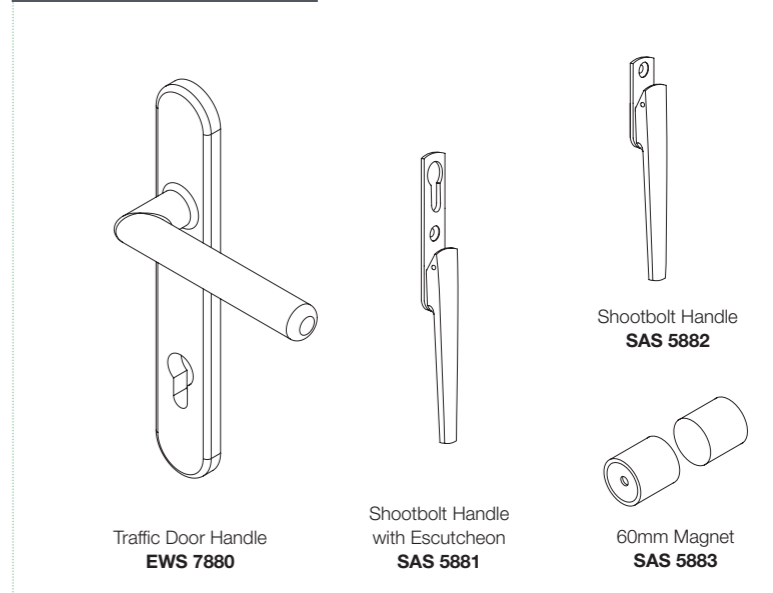

HANDLES & MAGNETS