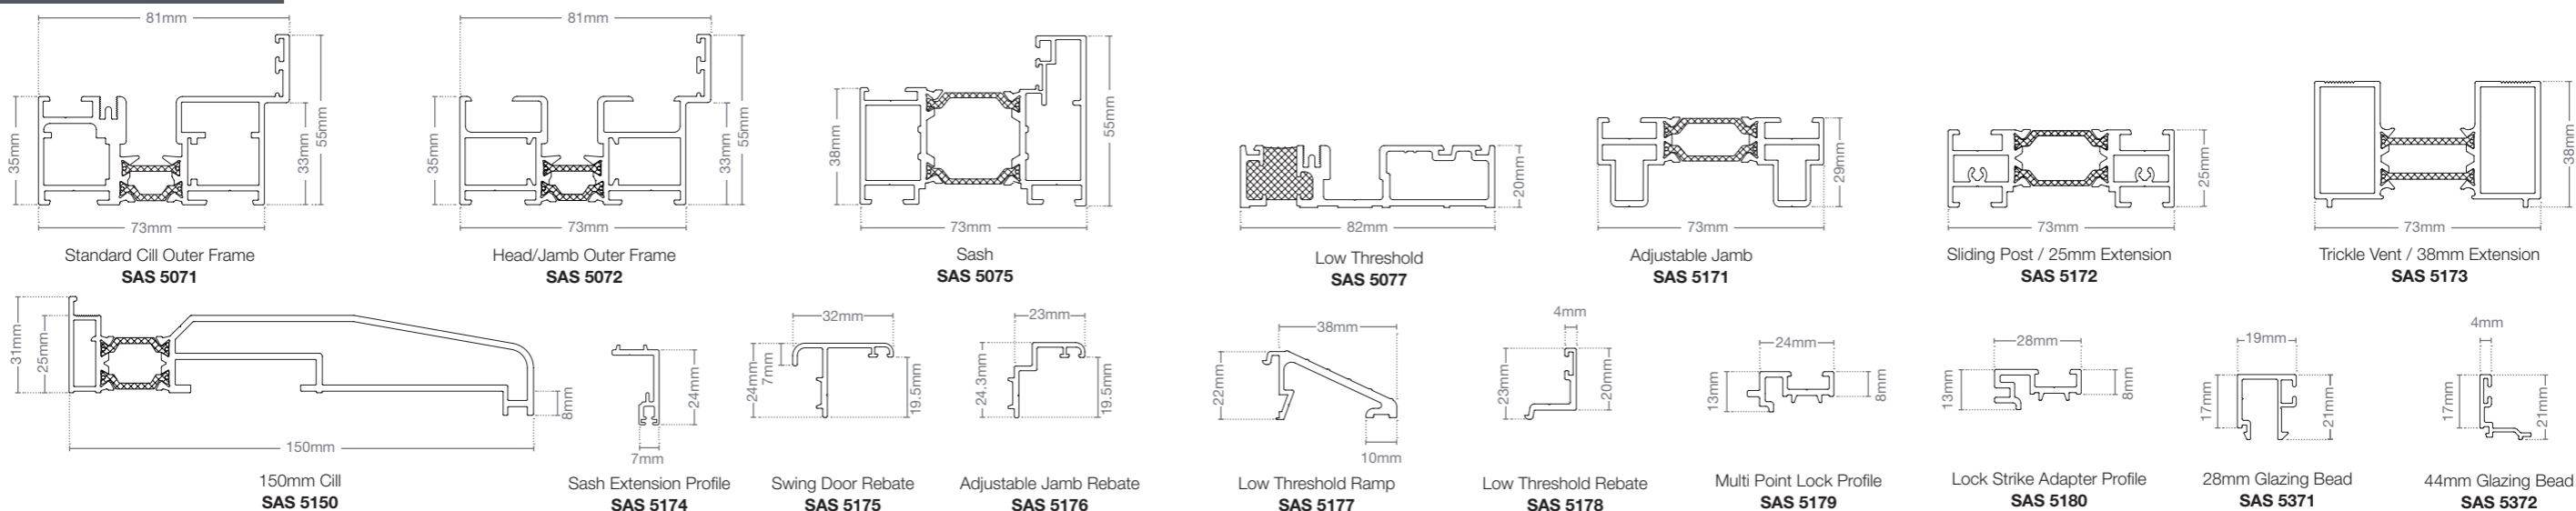

COMPONENT CHART

STUDIO

Glide™

STUDIOGLIDE™ BI-FOLD DOORS

ALUMINIUM EXTRUSIONS

HINGES, ROLLERS & GUIDES

GASKETS & BRUSH SEALS

STAINLESS STEEL TRACK