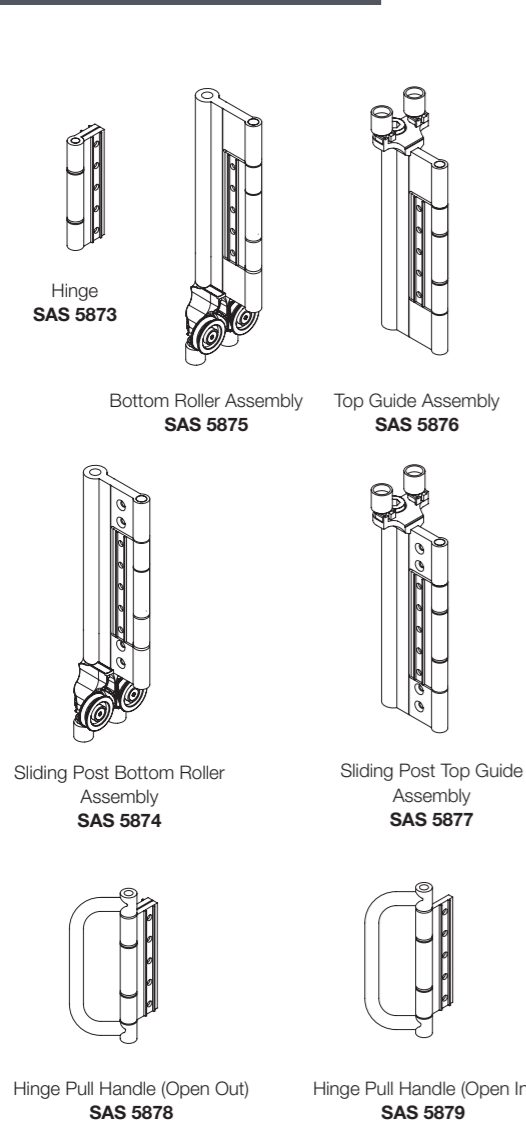

COMPONENT CHART

STUDIO

Glide™

STUDIOGLIDE™ BI-FOLD DOORS

ALUMINIUM EXTRUSIONS

HINGES, ROLLERS & GUIDES

GASKETS & BRUSH SEALS

STAINLESS STEEL TRACK

FIXINGS, FIXING KITS & MOULDINGS

MULTI-POINT LOCK

HANDLES & MAGNETS

SHOOTBOLT LOCKING