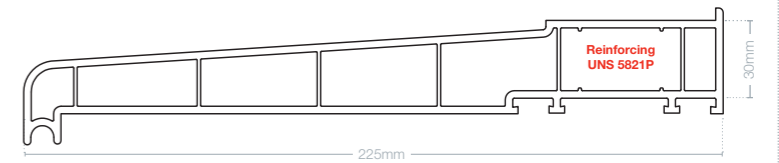

CILLS

85mm A type cill
AS 85

125mm A type cill
AC 125

150mm A type cill
AC 150

180mm A type cill
AC 180

225mm A type cill
AC 225

CILLS WITH EXTENDERS

85mm A type cill
AS 85

125mm A type cill
AC 125

150mm A type cill
AC 150

180mm A type cill
AC 180

225mm A type cill
AC 225

ANGLES & TRIMS

150mm straight cill
joint trim **JT 150**

90° internal angle
cill joint trim **JTA 90i**

90°, 135° & 150° angle cill joint trim
JTA 90E, JTA 135 & JTA 150

85mm cill end caps
ECA 85

125mm cill end caps
ECA 125

225mm cill end caps
ECA 225, EECF 225

150mm-180mm cill end caps
ECA 150 / ECA 180

Cill reinforcement
CR 27P

Cill reinforcement
UNS 5821P

Cill extender reinforcement
EWS 605S