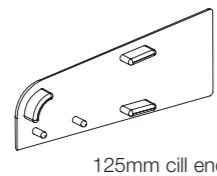

CILLS

85mm A type cill
AS 85

125mm A type cill
AC 125

150mm A type cill
AC 150

180mm A type cill
AC 180

225mm A type cill
AC 225

CILLS WITH EXTENDERS

85mm A type cill
AS 85

125mm A type cill
AC 125

150mm A type cill
AC 150

180mm A type cill
AC 180

225mm A type cill
AC 225

ANGLES & TRIMS

150mm straight cill
joint trim **JT 150**

90° internal angle
cill joint trim **JTA 90i**

90°, 135° & 150° angle cill joint trim
JTA 90E, JTA 135 & JTA 150

85mm cill end caps
ECA 85

125mm cill end caps
ECA 125

225mm cill end caps
ECA 225, EECF 225

150mm-180mm cill end caps
ECA 150 / ECA 180

Cill reinforcement
CR 27P

Cill reinforcement
UNS 5821P

Cill extender reinforcement
EWS 605S