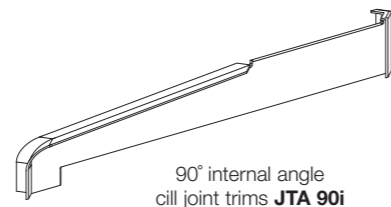

CILLS

85mm A type cill
AS 85

125mm A type cill
AC 125

150mm A type cill
AC 150

180mm A type cill
AC 180

225mm A type cill
AC 225

CILLS WITH EXTENDERS

85mm A type cill
AS 85

125mm A type cill
AC 125

150mm A type cill
AC 150

180mm A type cill
AC 180

225mm A type cill
AC 225

ANGLES & TRIMS

150mm straight cill
joint trim **JT 150**

90° internal angle
cill joint trim **JTA 90i**

90°, 135° & 150° angle cill joint trim
JTA 90E, JTA 135 & JTA 150

85mm cill end caps
ECA 85

125mm cill end caps
ECA 125

225mm cill end caps
ECA 225, EECF 225

150mm-180mm cill end caps
ECA 150 / ECA 180

Cill reinforcement
CR 27P

Cill reinforcement
UNS 5821P

Cill extender reinforcement
EWS 605S