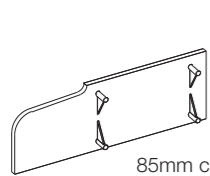

CILLS

85mm A type cill
AS 85

125mm A type cill
AC 125

150mm A type cill
AC 150

180mm A type cill
AC 180

225mm A type cill
AC 225

CILLS WITH EXTENDERS

85mm A type cill
AS 85

125mm A type cill
AC 125

150mm A type cill
AC 150

180mm A type cill
AC 180

225mm A type cill
AC 225

ANGLES & TRIMS

150mm straight cill
joint trim **JT 150**

90° internal angle
cill joint trim **JTA 90i**

90°, 135° & 150° angle cill joint trim
JTA 90E, JTA 135 & JTA 150

85mm cill end caps
ECA 85

125mm cill end caps
ECA 125

225mm cill end caps
ECA 225, EECF 225

150mm-180mm cill end caps
ECA 150 / ECA 180

Cill reinforcement
CR 27P

Cill reinforcement
UNS 5821P

Cill extender reinforcement
EWS 605S