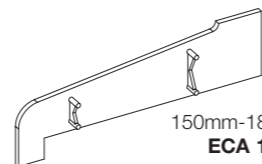

CILLS

85mm A type cill
AS 85

125mm A type cill
AC 125

150mm A type cill
AC 150

180mm A type cill
AC 180

225mm A type cill
AC 225

CILLS WITH EXTENDERS

85mm A type cill
AS 85

125mm A type cill
AC 125

150mm A type cill
AC 150

180mm A type cill
AC 180

225mm A type cill
AC 225

ANGLES & TRIMS

150mm straight cill
joint trim **JT 150**

90° internal angle
cill joint trim **JTA 90i**

90°, 135° & 150° angle cill joint trim
JTA 90E, JTA 135 & JTA 150

85mm cill end caps
ECA 85

125mm cill end caps
ECA 125

225mm cill end caps
ECA 225, EECF 225

150mm-180mm cill end caps
ECA 150 / ECA 180

Cill reinforcement
CR 27P

Cill reinforcement
UNS 5821P

Cill extender reinforcement
EWS 605S