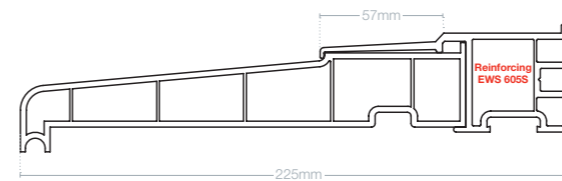

CILLS

85mm A type cill
AS 85

125mm A type cill
AC 125

150mm A type cill
AC 150

180mm A type cill
AC 180

225mm A type cill
AC 225

CILLS WITH EXTENDERS

85mm A type cill
AS 85

125mm A type cill
AC 125

150mm A type cill
AC 150

180mm A type cill
AC 180

225mm A type cill
AC 225

ANGLES & TRIMS

150mm straight cill
joint trim **JT 150**

90° internal angle
cill joint trim **JTA 90i**

90°, 135° & 150° angle cill joint trim
JTA 90E, JTA 135 & JTA 150

85mm cill end caps
ECA 85

125mm cill end caps
ECA 125

225mm cill end caps
ECA 225, EECF 225

150mm-180mm cill end caps
ECA 150 / ECA 180

Cill reinforcement
CR 27P

Cill reinforcement
UNS 5821P

Cill extender reinforcement
EWS 605S