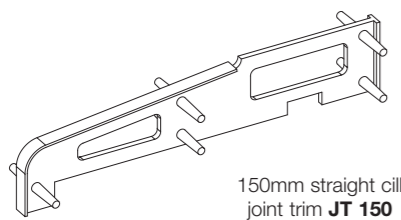

CILLS

85mm A type cill
AS 85

125mm A type cill
AC 125

150mm A type cill
AC 150

180mm A type cill
AC 180

225mm A type cill
AC 225

CILLS WITH EXTENDERS

85mm A type cill
AS 85

125mm A type cill
AC 125

150mm A type cill
AC 150

180mm A type cill
AC 180

225mm A type cill
AC 225

ANGLES & TRIMS

150mm straight cill
joint trim **JT 150**

90° internal angle
cill joint trim **JTA 90i**

90°, 135° & 150° angle cill joint trim
JTA 90E, JTA 135 & JTA 150

85mm cill end caps
ECA 85

125mm cill end caps
ECA 125

225mm cill end caps
ECA 225, EECF 225

150mm-180mm cill end caps
ECA 150 / ECA 180

Cill reinforcement
CR 27P

Cill reinforcement
UNS 5821P

Cill extender reinforcement
EWS 605S