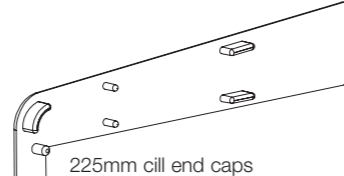

CILLS

85mm A type cill
AS 85

125mm A type cill
AC 125

150mm A type cill
AC 150

180mm A type cill
AC 180

225mm A type cill
AC 225

CILLS WITH EXTENDERS

85mm A type cill
AS 85

125mm A type cill
AC 125

150mm A type cill
AC 150

180mm A type cill
AC 180

225mm A type cill
AC 225

ANGLES & TRIMS

150mm straight cill
joint trim **JT 150**

90° internal angle
cill joint trim **JTA 90i**

90°, 135° & 150° angle cill joint trim
JTA 90E, JTA 135 & JTA 150

85mm cill end caps
ECA 85

125mm cill end caps
ECA 125

225mm cill end caps
ECA 225, EECF 225

150mm-180mm cill end caps
ECA 150 / ECA 180

Cill reinforcement
CR 27P

Cill reinforcement
UNS 5821P

Cill extender reinforcement
EWS 605S