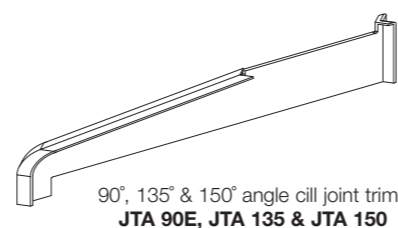

CILLS

85mm A type cill
AS 85

125mm A type cill
AC 125

150mm A type cill
AC 150

180mm A type cill
AC 180

225mm A type cill
AC 225

CILLS WITH EXTENDERS

85mm A type cill
AS 85

125mm A type cill
AC 125

150mm A type cill
AC 150

180mm A type cill
AC 180

225mm A type cill
AC 225

ANGLES & TRIMS

150mm straight cill
joint trim **JT 150**

90° internal angle
cill joint trim **JTA 90i**

90°, 135° & 150° angle cill joint trim
JTA 90E, JTA 135 & JTA 150

85mm cill end caps
ECA 85

125mm cill end caps
ECA 125

225mm cill end caps
ECA 225, EECF 225

150mm-180mm cill end caps
ECA 150 / ECA 180

Cill reinforcement
CR 27P

Cill reinforcement
UNS 5821P

Cill extender reinforcement
EWS 605S