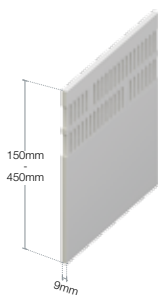

Roofline Soffit boards – vented

EUROSOFFIT VENTED BOARDS

Board information

- 9mm thickness
- 10mm airspace:

150mm x 5m
200mm x 5m
225mm x 5m
250mm x 5m
300mm x 5m
400mm x 5m
605mm x 5m

- 25mm airspace:

150mm x 5m
225mm x 5m
300mm x 5m
450mm x 5m

- Joint trims
- Corner trims
- Eaves protectors
- Ventilators
- Fixings
- Adhesives

Accreditations

- Eurocell **roofline** system is BBA certified

Style

- Plain, flat board with built-in ventilation slots

10mm airspace

25mm airspace