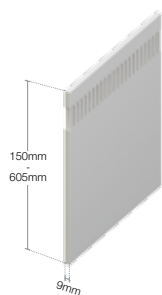

10mm airspace