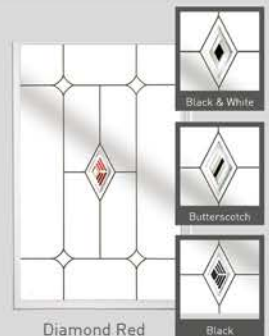

Beeston 1 Trio Square Green

Beeston Integral blind (white only)

Beeston GB

Beeston Elegance

Beeston Brilliance

Diamond Red

Quad Blue

Conway