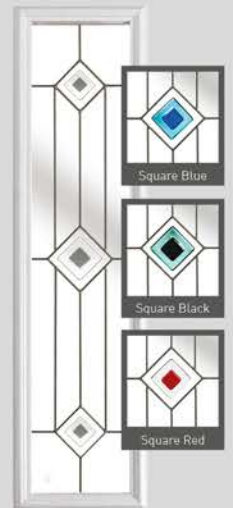

Harlech 2 Jewel

Harlech 2 CSB 2.2

Harlech 2 Diamond Lead

Harlech 2 Diamond Black

Diamond Black & White

Diamond Red

Diamond Butterscotch

Trio Square Grey