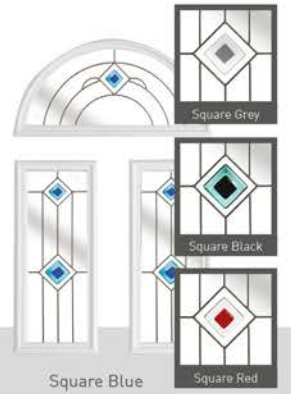

CTL7.3

Conway 1 CGB-F

Conway 1 CSB 5.1FT Grey with Grey frame

Conway 3 CTB 12.3 [available blue & green, clear or single colour bevels]

Square Blue

Square Red

Bistrita

Potomac