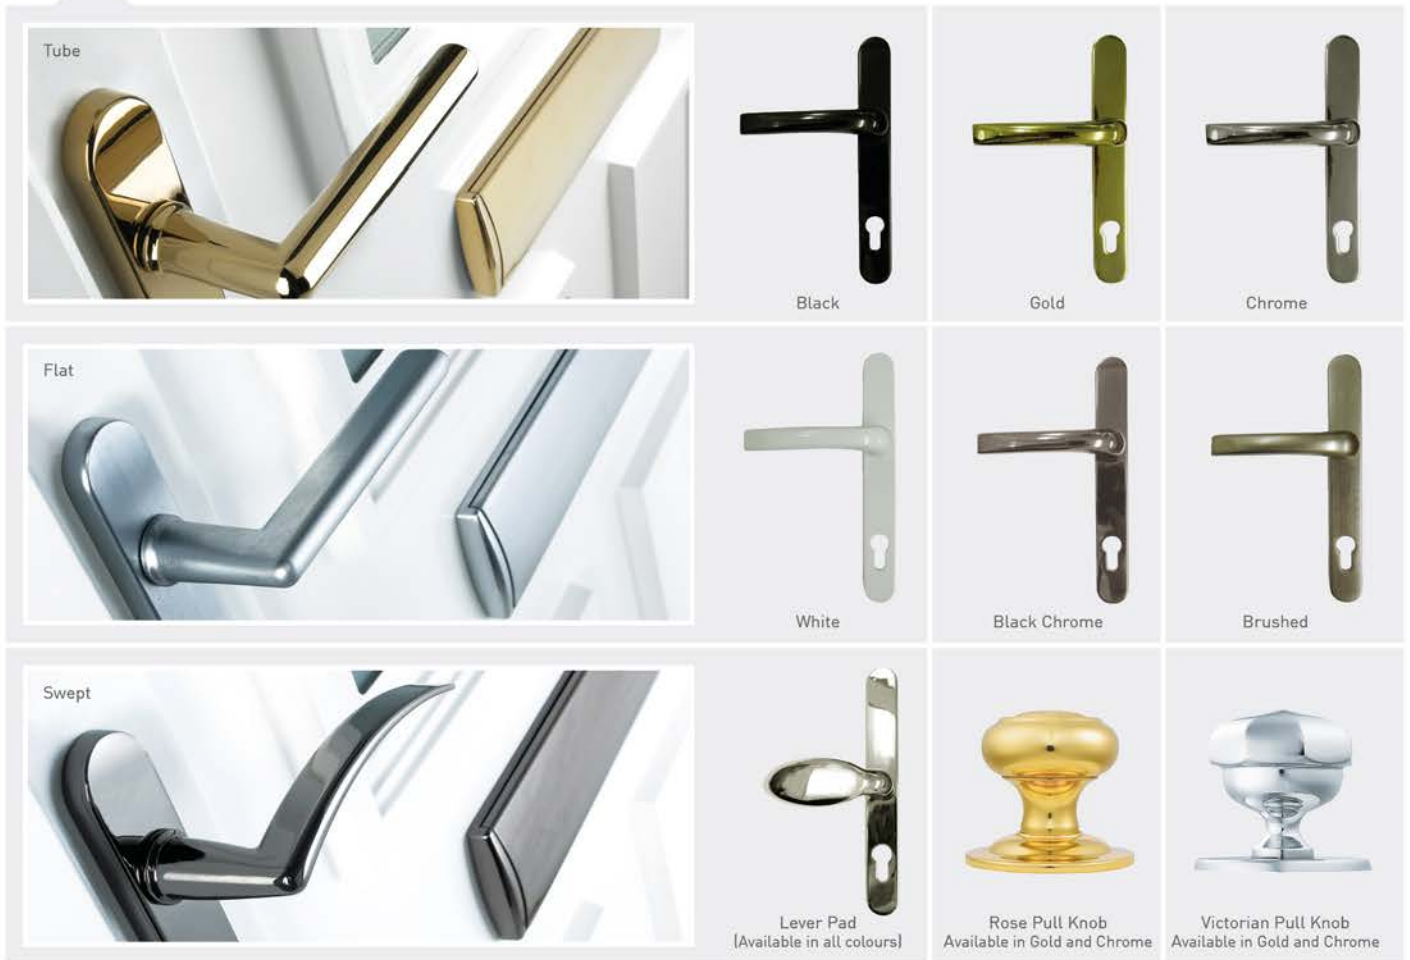

Thornbury

Ludlow

Harlech

Tenby

Nottingham

Available in all of our colour options!

Accessories

A fine selection of beautiful accessories to perfectly complement your choice of door. Whether modern or traditional you will find an accessory to really make your door stand out.

Door knockers

Letterplates

The first composite door to embrace the stunning Prolinea letterplate. Care instructions included on every letterplate.

Hinges

Our new slimline, face fixed flag hinge is sleek and modern. It has successfully gone through Pas 23-24 testing.

* Please note, on outward opening doors we fit a pencil butt hinge which is available in white, gold and brushed finish.

Handles

A large range of premium quality handles to complement our doors. Available with a choice of a standard lever or one of the three exclusive options across the whole range of finishes. (N.B split spindle option not available on the exclusive shaped range).