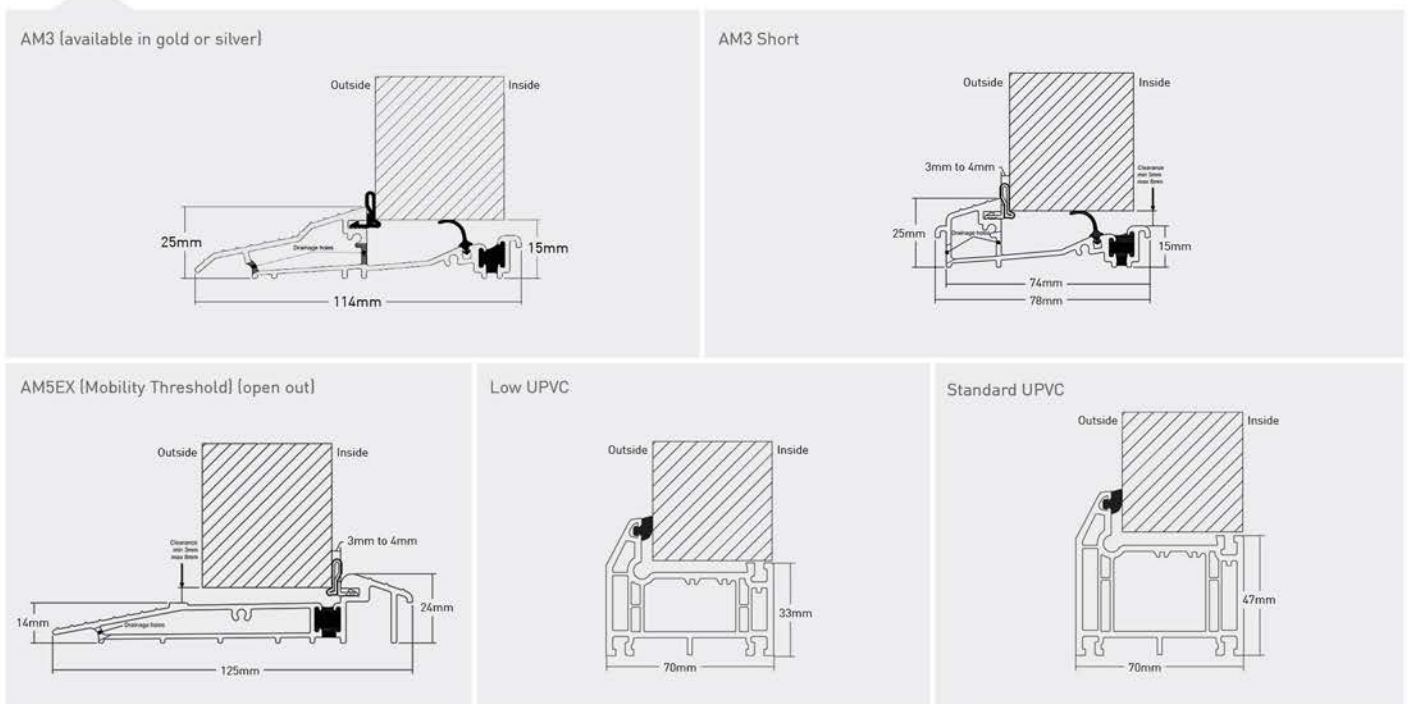

Thresholds

To allow for every circumstance we offer the largest range of door thresholds. All of our Stormguard aluminium thresholds are Part 'M' compliant within the latest Building Regulations for easy access.