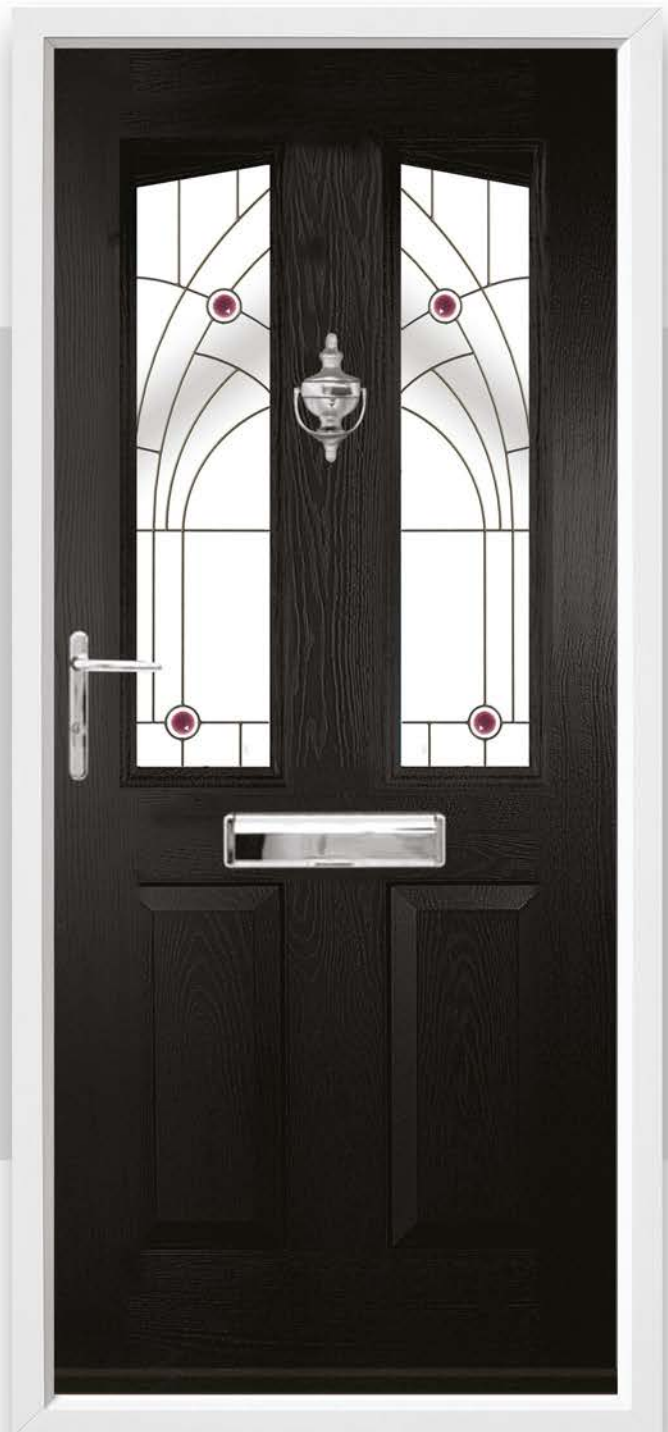

Waikato

CTL6.1 Custom

Conway Solid In Irish Oak

Conway 3 Royale

Conway 3 Reflections

Harlech

A very popular choice for properties with gable end features

Harlech 2 CTB 8.2