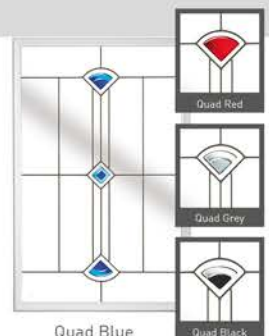

Beeston 1 Trio Square Green

Beeston Integral blind (white only)

Beeston GB

Beeston Elegance

Beeston Brilliance

Diamond Red

Quad Blue

Conway