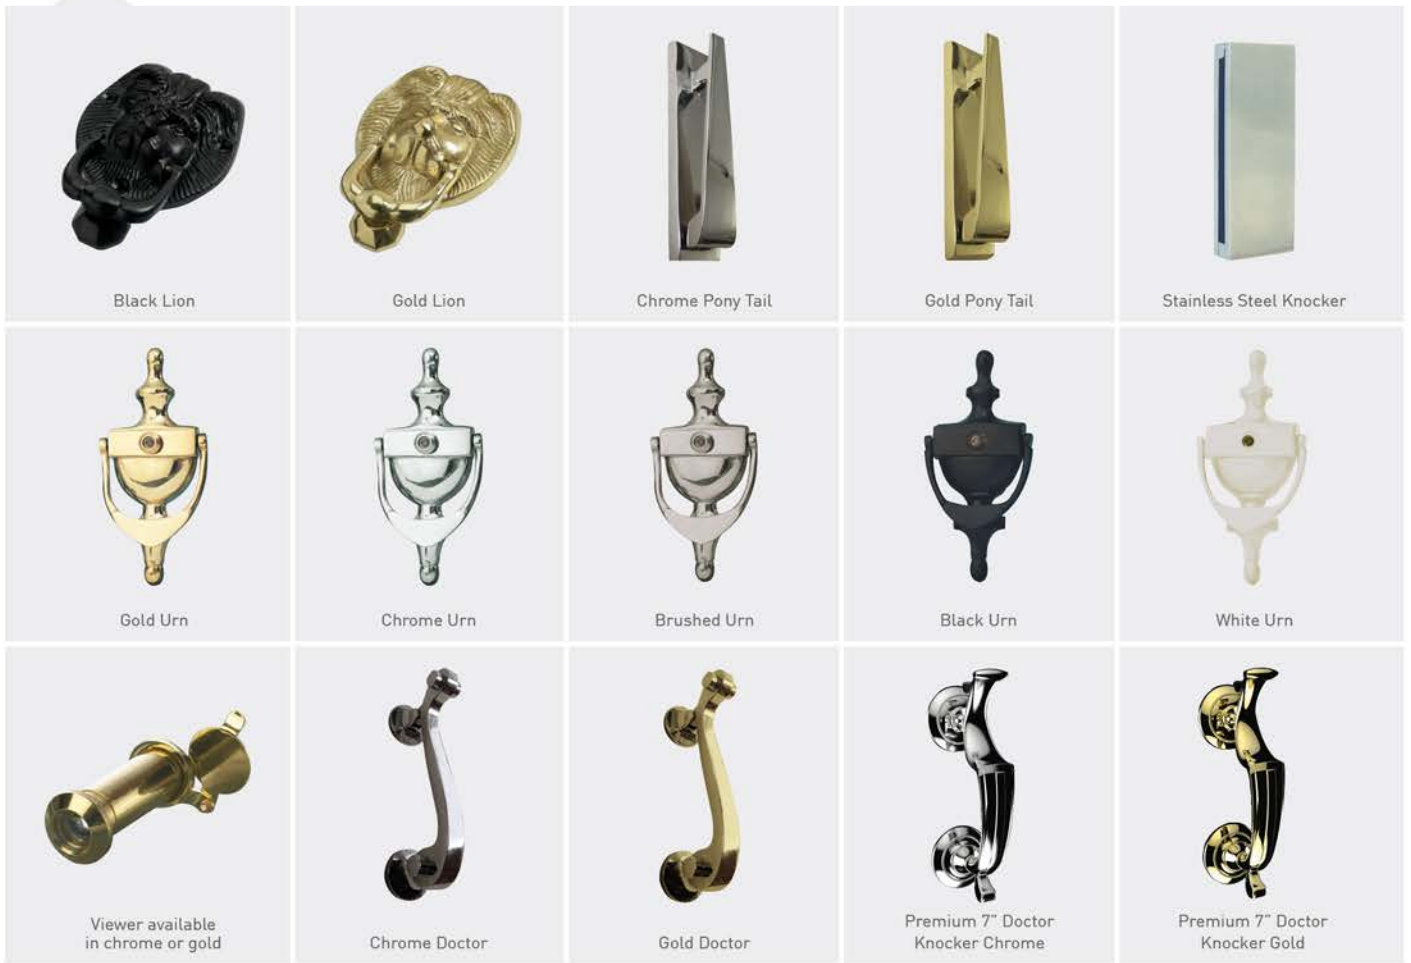

Thornbury

Ludlow

Harlech

Tenby

Nottingham

Available in all of our colour options!

Accessories

A fine selection of beautiful accessories to perfectly complement your choice of door. Whether modern or traditional you will find an accessory to really make your door stand out.

Door knockers

Letterplates

The first composite door to embrace the stunning Prolinea letterplate. Care instructions included on every letterplate.

Hinges

Our new slimline, face fixed flag hinge is sleek and modern. It has successfully gone through Pas 23-24 testing.

* Please note, on outward opening doors we fit a pencil butt hinge which is available in white, gold and brushed finish.

Handles

A large range of premium quality handles to complement our doors. Available with a choice of a standard lever or one of the three exclusive options across the whole range of finishes. (N.B split spindle option not available on the exclusive shaped range).