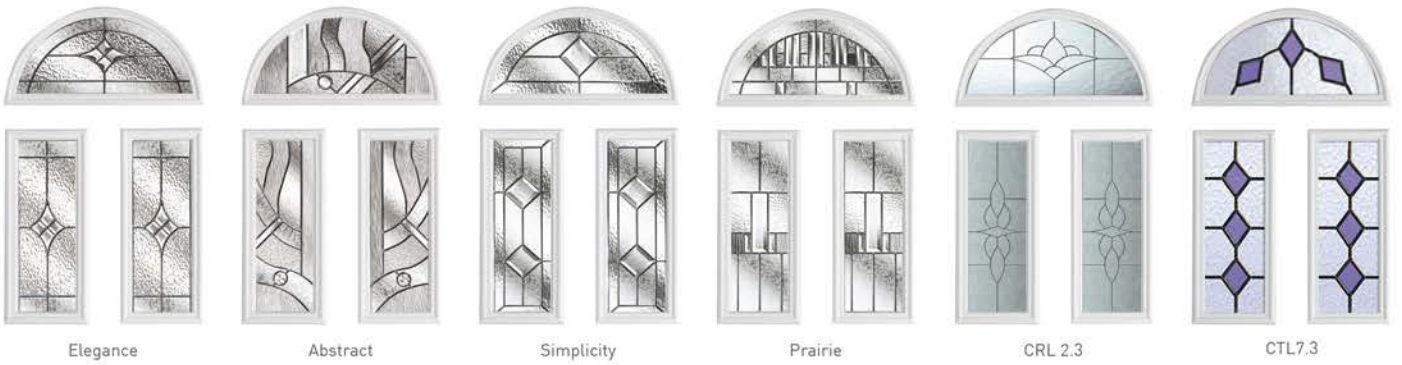

Elegance

Abstract

Simplicity

Prairie

CRL 2.3

CTL7.3