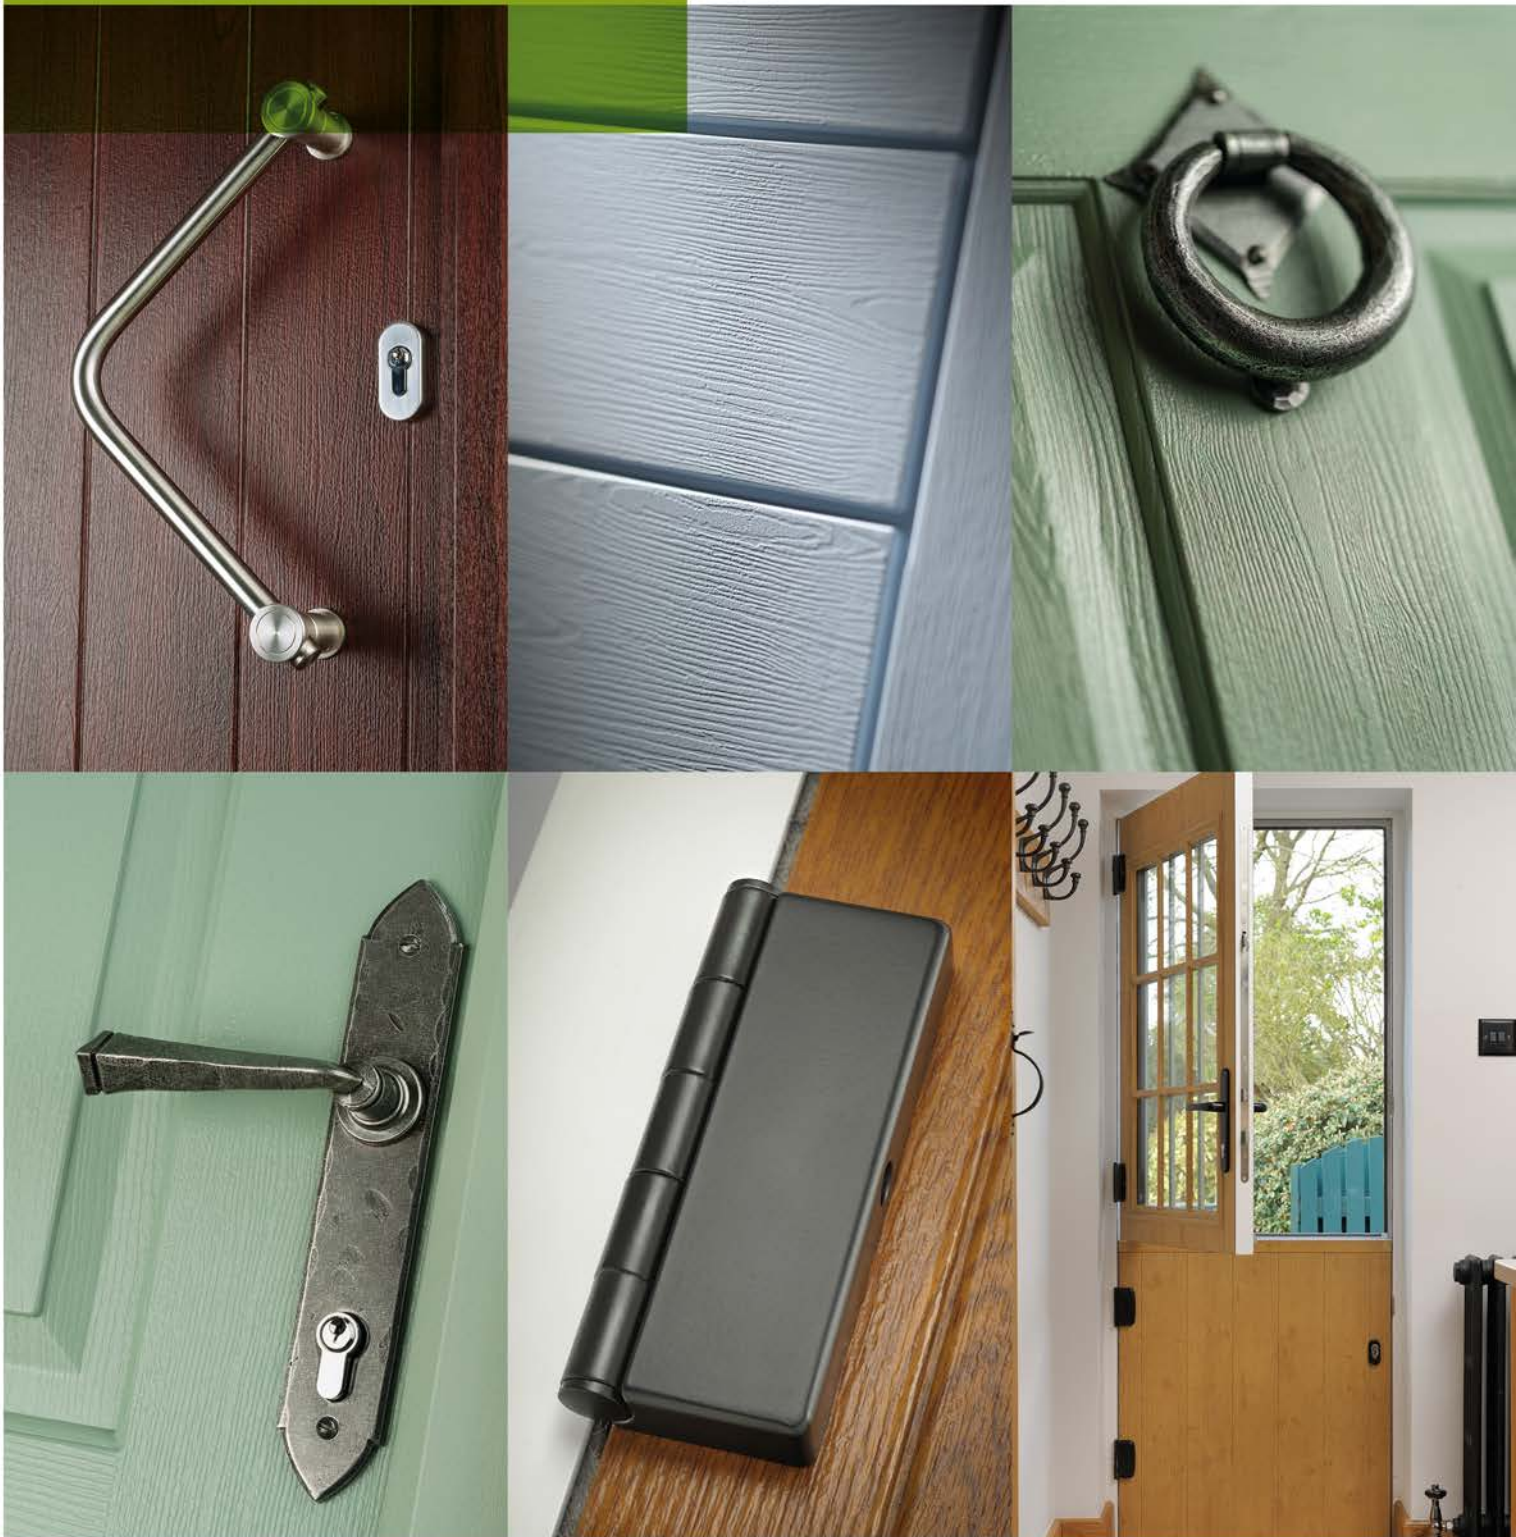

High security, energy efficient composite doors...

Solidor[®]

Sounds like

a **Solidor**®

The Solidor Collection is an outstanding range of industry leading, solid laminate timber core composite doors that combine classical, modern or futuristic styling with a full range of Secured by Design locking, providing a stunning, high quality and secure entrance to any home.

With a thickness of 48mm, they are nearly 10% thicker than most alternatives. Each unique solid timber core is completely encapsulated within a highly durable plastic edge banding and two thermo plastic door skins, so you will never have to worry about painting or varnishing your Solidor. These doors are exclusively available in the widest range of styles and frame colour options, (17 colours available, please see page 10) with the option of a mobility threshold, making it the perfect solution for easy wheel or push chair access.