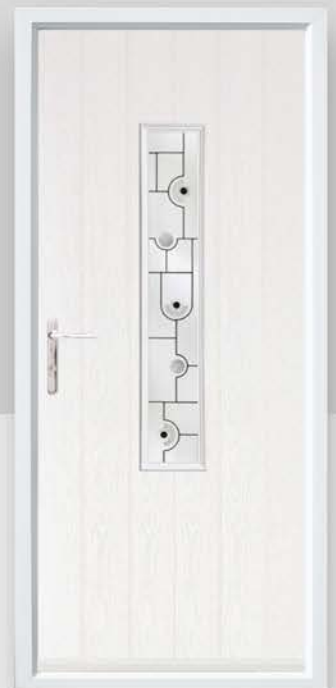

Flint 5 Waikato

*Flint 1 & 3 only