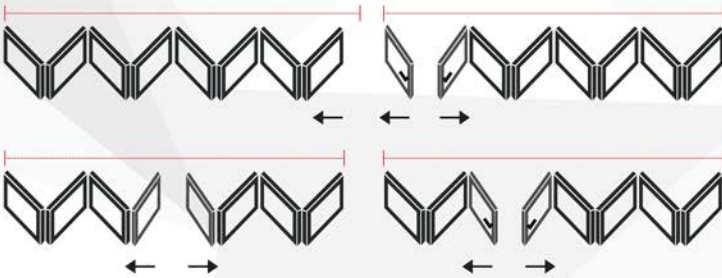

QUICK SLIDE

8 Panel Bi-Folding Door Price Matrix

Height ▼ Width ►	5600mm	5700mm	5800mm	5900mm	6000mm	6100mm	6200mm	6300mm	6400mm	6500mm
1800mm	£3917	£3974	£4032	£4089	£4147	£4204	£4262	£4319	£4377	£4434
1900mm	£3974	£4032	£4089	£4147	£4204	£4262	£4319	£4377	£4434	£4492
2000mm	£4032	£4089	£4147	£4204	£4262	£4319	£4377	£4434	£4492	£4549
2100mm	£4089	£4147	£4204	£4262	£4319	£4377	£4434	£4492	£4549	£4607
2200mm	£4147	£4204	£4262	£4319	£4377	£4434	£4492	£4549	£4607	£4664
2300mm	£4204	£4262	£4319	£4377	£4434	£4492	£4549	£4607	£4664	£4722
2400mm	£4262	£4319	£4377	£4434	£4492	£4549	£4607	£4664	£4722	£4779
2500mm	£4319	£4377	£4434	£4492	£4549	£4607	£4664	£4722	£4779	£4837
2600mm	£4377	£4434	£4492	£4549	£4607	£4664	£4722	£4779	£4837	£4894

Note: Door styles open inside or outside and either left or right handing
All prices exclude glass and VAT