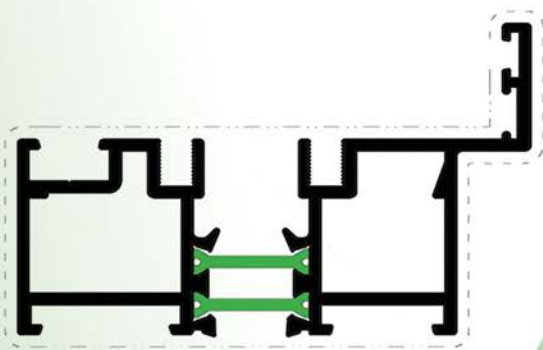

Glass specification is one of the key choices which will affect the products thermal performance as it generally accounts for 80% of the surface area of the product. Each door set carries 28mm double glazed units incorporating Low E toughened safety glass manufactured and tested in accordance with British Standards.